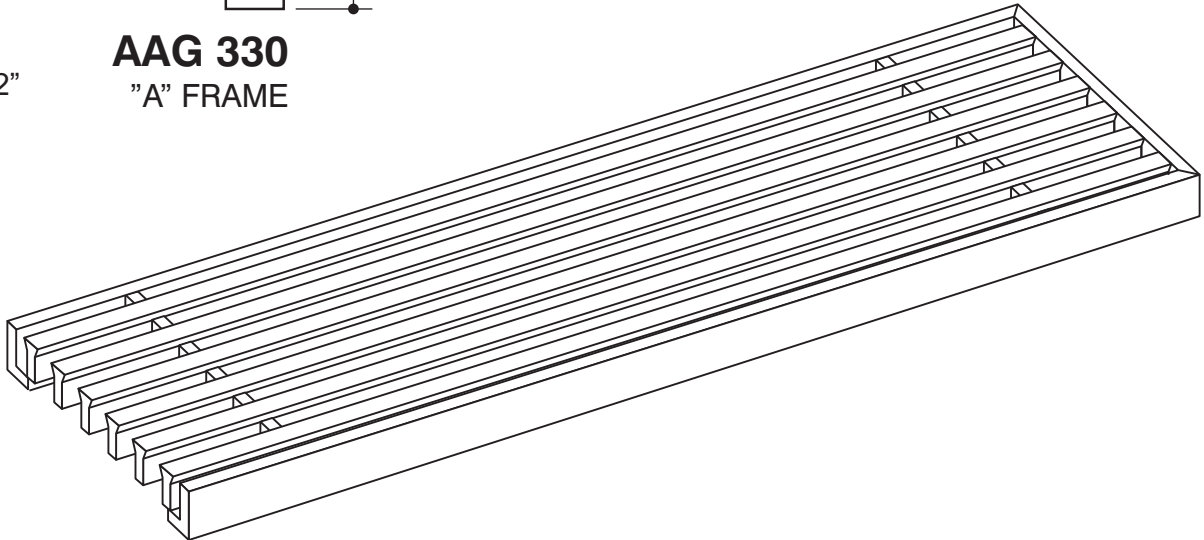

CORE STYLE

AAG-330

FRAME STYLE

"A"-frame

MATERIAL:

FINISH:

DEPTH: **7/8"**

OPENING SIZES

QTY	X	Y

AAG 330
"A" FRAME

CUSTOMER:
CONTACT:
PHONE:

PROJECT:
ARCHITECT:
ENGINEER:
CONTRACTOR:

NOTES: