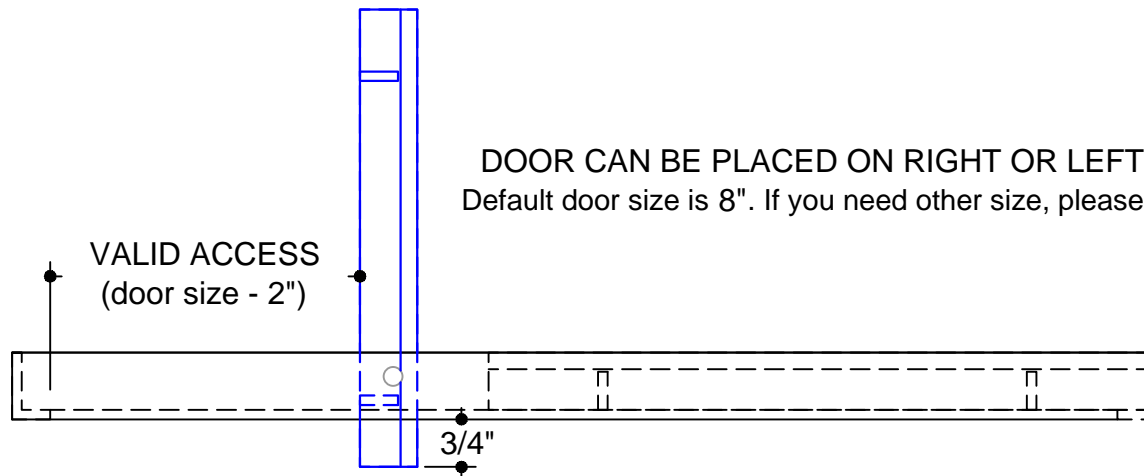

JOB #:
QUOTE #:

CORE STYLE
AAG-330

FRAME STYLE
"A"-frame

MATERIAL:

FINISH:

DEPTH: **7/8"**

DOOR SIZE:

OPENING SIZES

QTY	X	Y

DOOR CAN BE PLACED ON RIGHT OR LEFT SIDE
Default door size is 8". If you need other size, please specify.

VALID ACCESS
(door size - 2")

3/4"

CUSTOMER:
CONTACT:
PHONE:

PROJECT:
ARCHITECT:
ENGINEER:
CONTRACTOR: