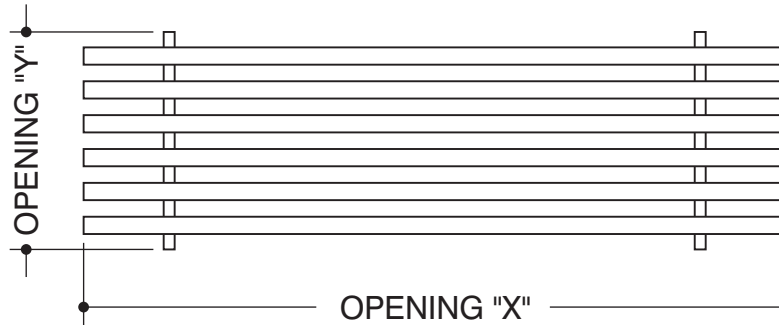

AAG 330
CORE ONLY

CORE STYLE
AAG-330

FRAME STYLE
Core Only

MATERIAL:

FINISH:

DEPTH: **3/4"**

OPENING SIZES

QTY	X	Y