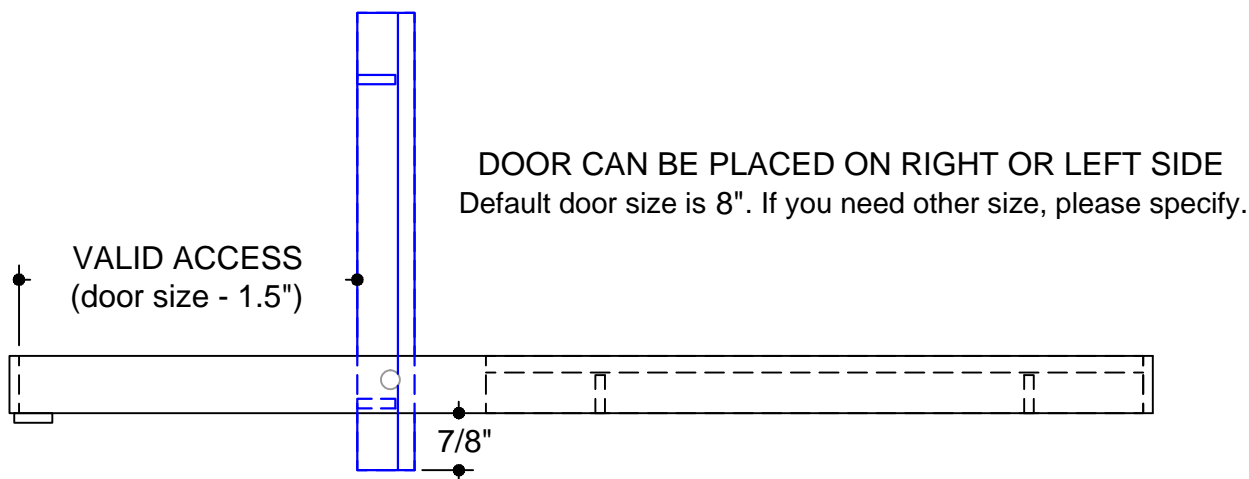

CORE STYLE
AAG-330

FRAME STYLE
Band frame

MATERIAL:

FINISH:

DEPTH: **3/4"**

DOOR SIZE:

OPENING SIZES

QTY	X	Y

CUSTOMER:

CONTACT:

PHONE:

PROJECT:

ARCHITECT:

ENGINEER:

CONTRACTOR:

NOTES: