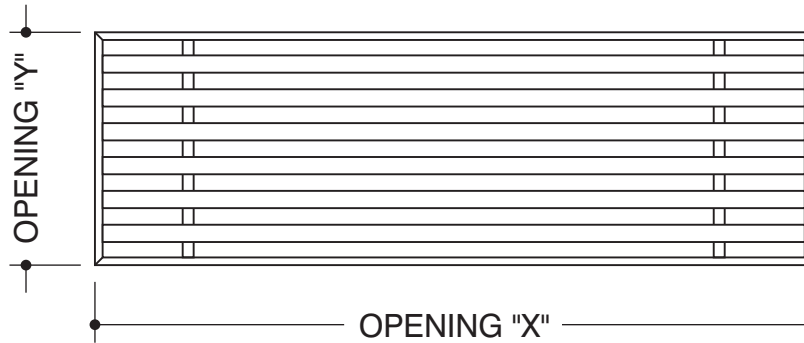

CORE STYLE
AAG-330

FRAME STYLE
Band frame

MATERIAL:

FINISH:

DEPTH: **3/4"**

OPENING SIZES

QTY	X	Y

CUSTOMER:

CONTACT:

PHONE:

PROJECT:

ARCHITECT:

ENGINEER:

CONTRACTOR:

NOTES: