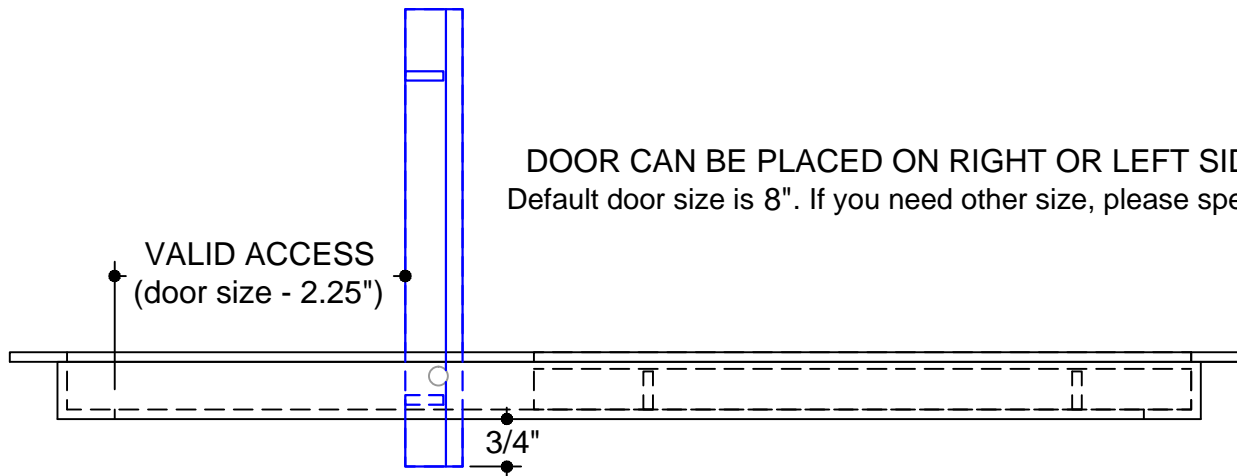

CORE STYLE
AAG-330

FRAME STYLE
"C"-frame

MATERIAL:

FINISH:

DEPTH: **7/8"**

DOOR SIZE:

OPENING SIZES

QTY	X	Y

CUSTOMER:
CONTACT:
PHONE:

PROJECT:
ARCHITECT:
ENGINEER:
CONTRACTOR:

NOTES: