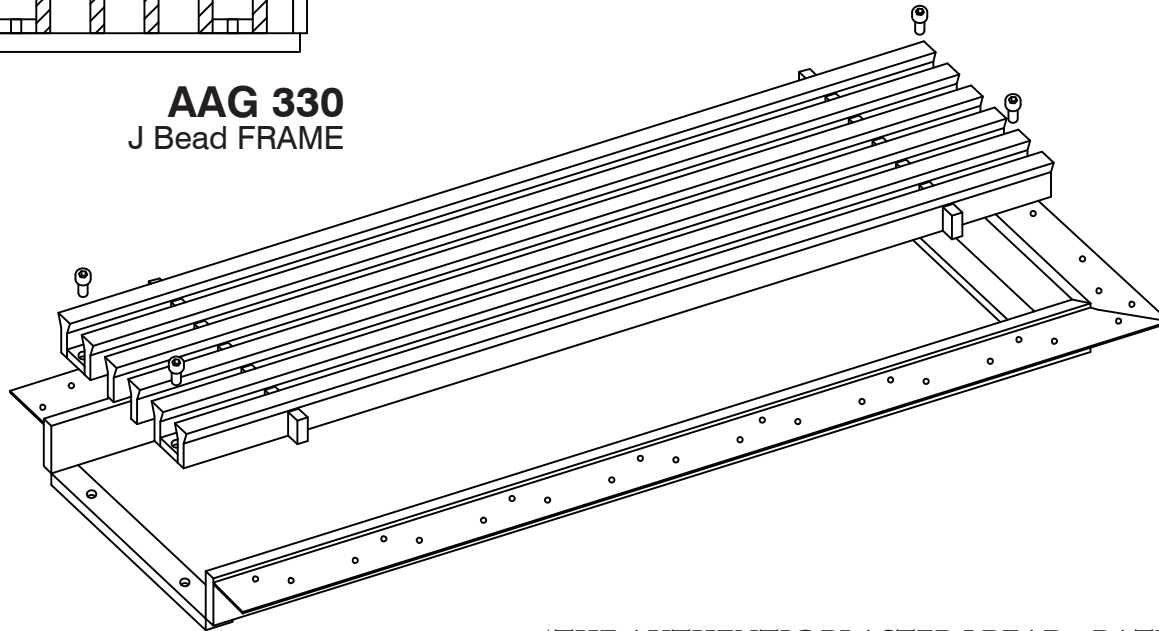

*THE AUTHENTIC PLASTER J BEAD - PATENT # 9,765,988

CUSTOMER:	PROJECT:	NOTES:
CONTACT:	ARCHITECT:	
PHONE:	ENGINEER:	
	CONTRACTOR: