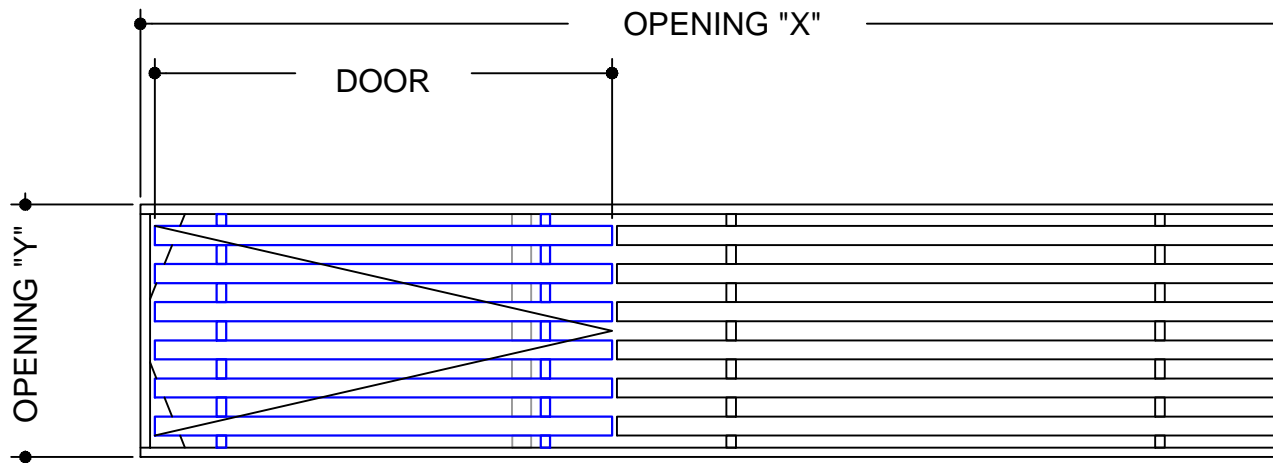

CORE STYLE
AAG-330

FRAME STYLE
Band frame

MATERIAL:

FINISH:

DEPTH: **3/4"**

DOOR SIZE:

OPENING SIZES

QTY	X	Y

CUSTOMER:

CONTACT:

PHONE:

PROJECT:

ARCHITECT:

ENGINEER:

CONTRACTOR:

NOTES: