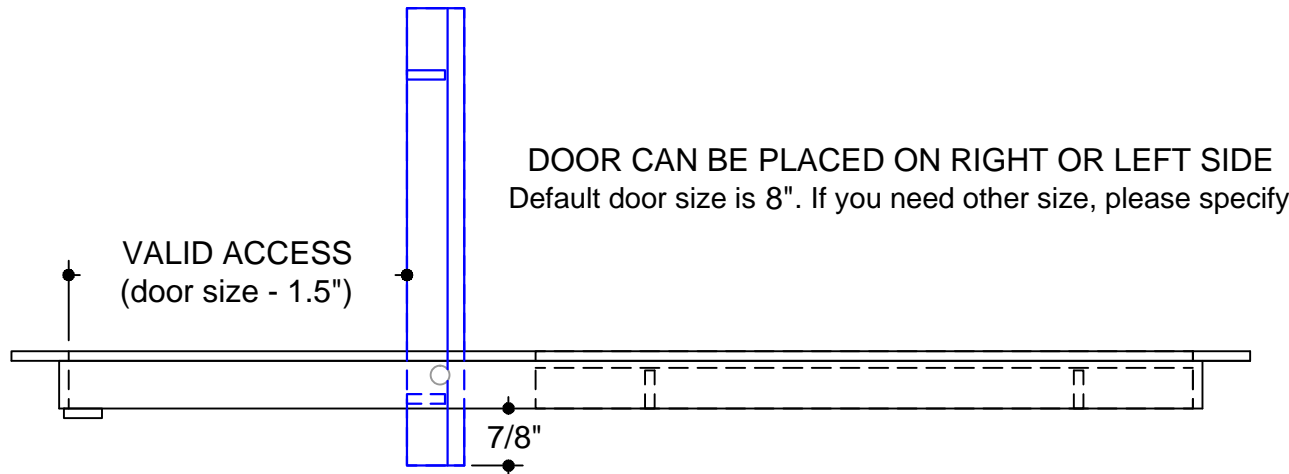

CORE STYLE
AAG-330

FRAME STYLE
"B"-frame

MATERIAL:

FINISH:

DEPTH: **3/4"**

DOOR SIZE:

OPENING SIZES

QTY	X	Y