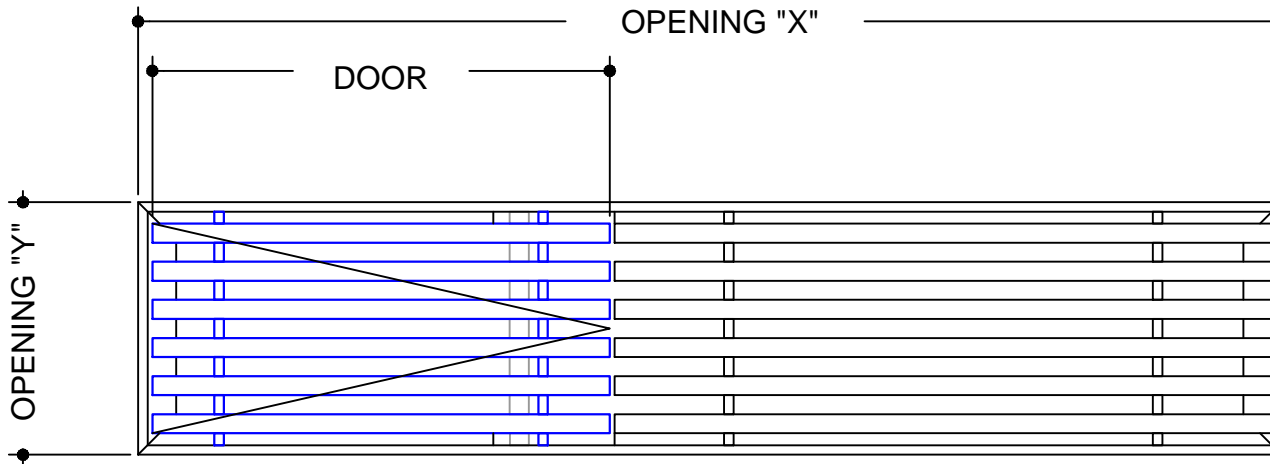

JOB #:
QUOTE #:

CORE STYLE
AAG-330

FRAME STYLE
"A"-frame

MATERIAL:

FINISH:

DEPTH: **7/8"**

DOOR SIZE:

OPENING SIZES

QTY	X	Y

DOOR CAN BE PLACED ON RIGHT OR LEFT SIDE
Default door size is 8". If you need other size, please specify.

VALID ACCESS
(door size - 2")

3/4"

CUSTOMER:
CONTACT:
PHONE:

PROJECT:
ARCHITECT:
ENGINEER:
CONTRACTOR: