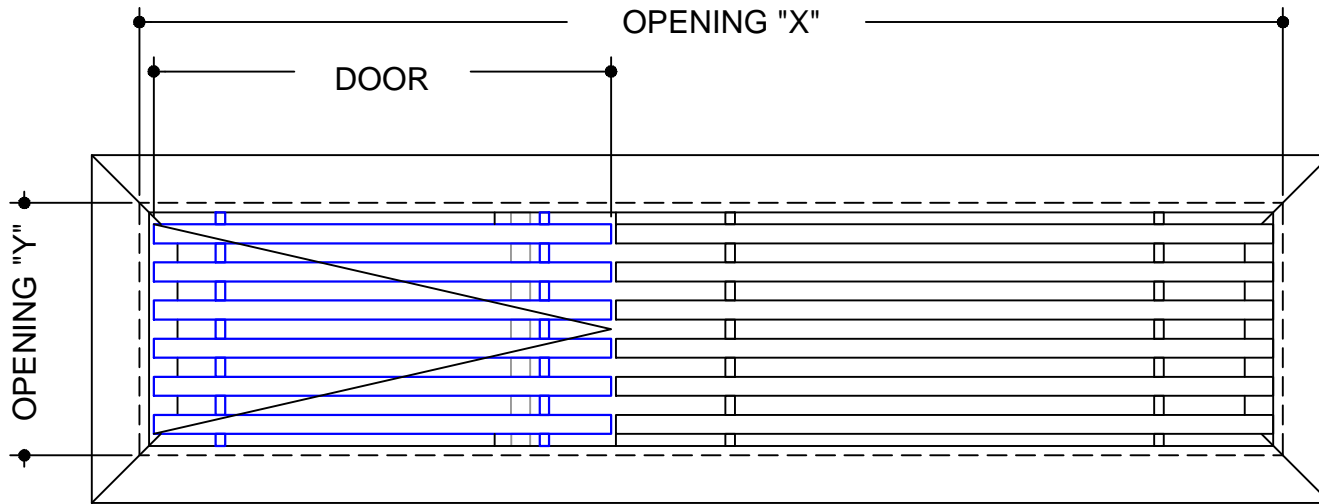

CORE STYLE
AAG-330

FRAME STYLE
"C"-frame

MATERIAL:

FINISH:

DEPTH: **7/8"**

DOOR SIZE:

OPENING SIZES

QTY	X	Y

CUSTOMER:
CONTACT:
PHONE:

PROJECT:
ARCHITECT:
ENGINEER:
CONTRACTOR:

NOTES: