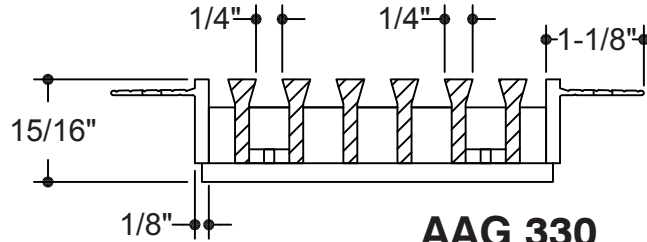

CORE STYLE
AAG-330

FRAME STYLE
J Bead*

MATERIAL:

FINISH:

DEPTH: **15/16"**

CORE: **REMOVABLE**

OPENING SIZES

QTY	X	Y

AAG 330
J Bead FRAME