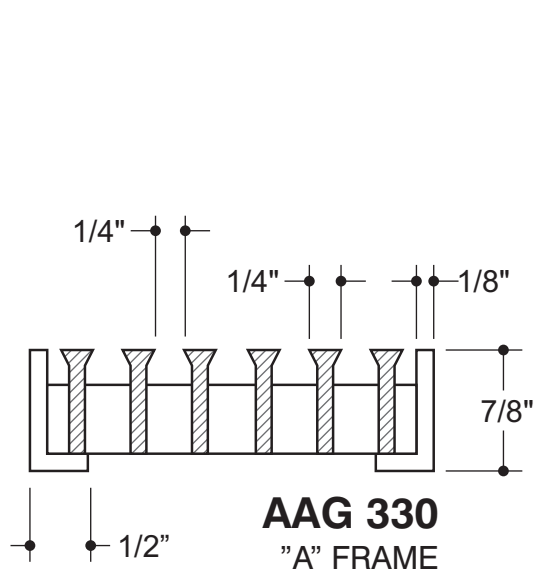

CORE STYLE

AAG-330

FRAME STYLE

"A"-frame

MATERIAL:

FINISH:

DEPTH: **7/8"**

OPENING SIZES

QTY	X	Y

AAG 330
"A" FRAME

CUSTOMER:
CONTACT:
PHONE:

PROJECT:
ARCHITECT:
ENGINEER:
CONTRACTOR:

NOTES: