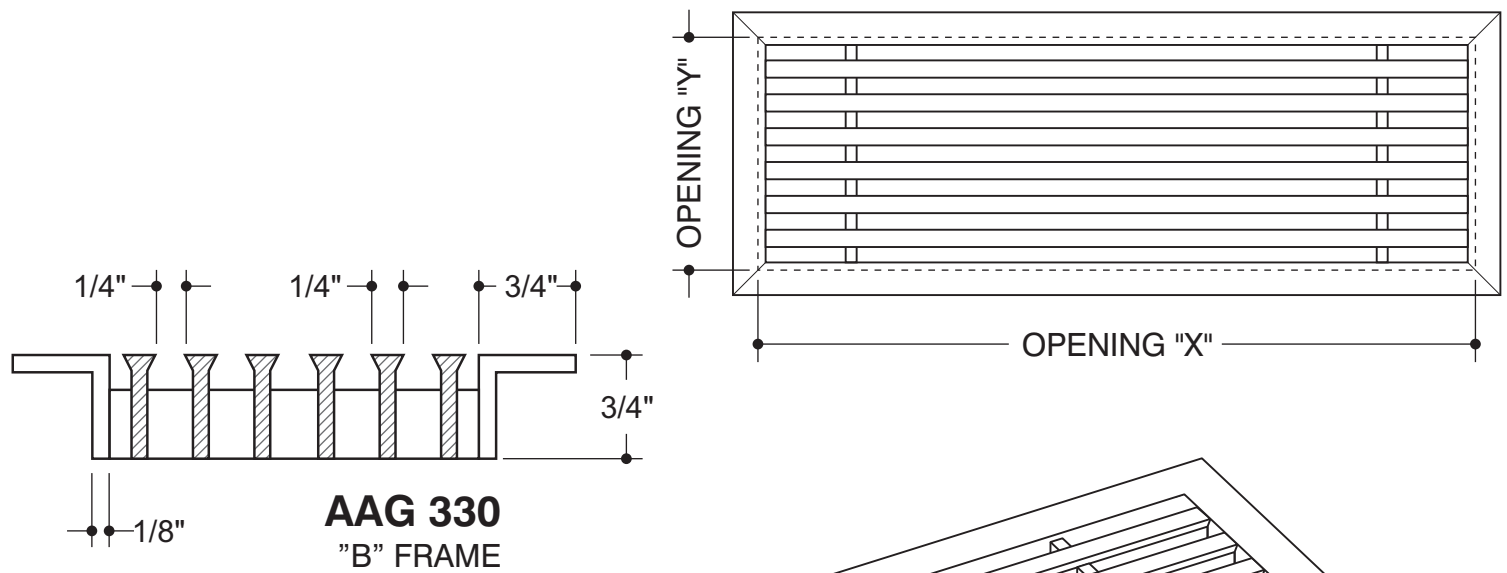

CORE STYLE
AAG-330

FRAME STYLE
"B"-frame

MATERIAL:

FINISH:

DEPTH: **3/4"**

OPENING SIZES

QTY	X	Y

CUSTOMER:	PROJECT:	NOTES:
CONTACT:	ARCHITECT:	
PHONE:	ENGINEER:	
	CONTRACTOR:	

<i>Artistry in Architectural Grilles</i> by Advanced Architectural Grilleworks	ADVANCED ARCH GRILLES 149 Denton Avenue, New Hyde Park, NY 11040 Voice: 516-488-0628 Fax: 516-488-0728 Email: sales@aagrilles.com	JOB #: _____ QUOTE #: _____