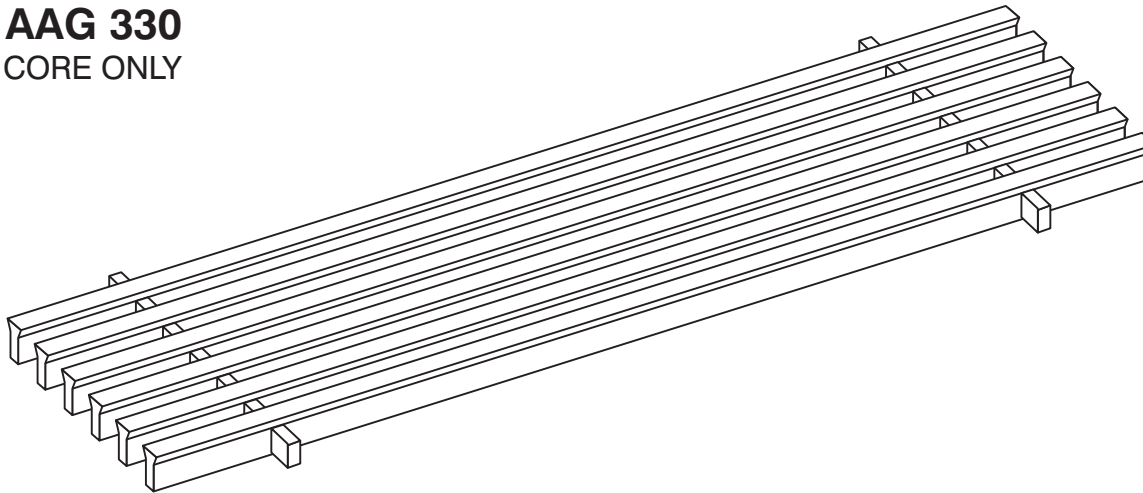

AAG 330
CORE ONLY

CORE STYLE
AAG-330

FRAME STYLE
Core Only

MATERIAL:

FINISH:

DEPTH: **3/4"**

OPENING SIZES

QTY	X	Y

JOB #:
QUOTE #:

CORE STYLE

AAG-330

FRAME STYLE

"A"-frame

MATERIAL:

FINISH:

DEPTH: **7/8"**