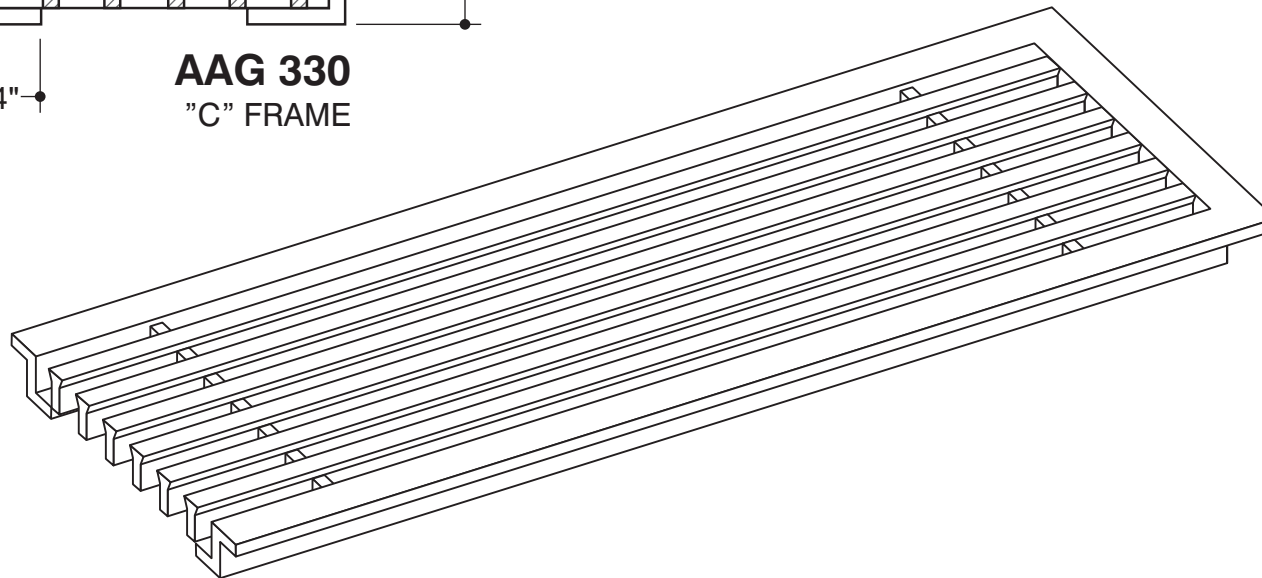

JOB #:
QUOTE #:

CORE STYLE
AAG-330

FRAME STYLE
"C"-frame

MATERIAL:

FINISH:

DEPTH: **7/8"**

OPENING SIZES

QTY	X	Y