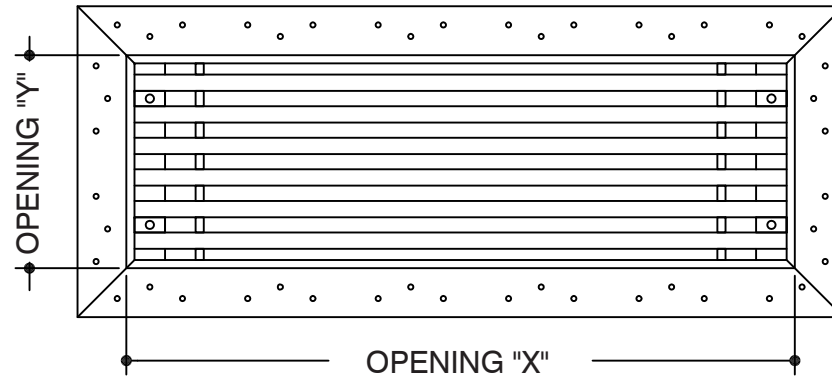

CORE STYLE
AAG-330

FRAME STYLE
J Bead*

MATERIAL:

FINISH:

DEPTH: **15/16"**

CORE: **REMOVABLE**

OPENING SIZES

QTY	X	Y

AAG 330
J Bead FRAME