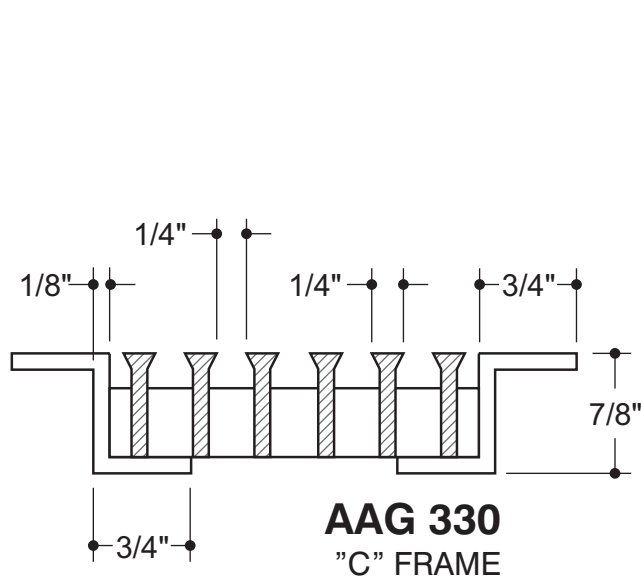

JOB #:
QUOTE #:

CORE STYLE
AAG-330

FRAME STYLE
"C"-frame

MATERIAL:

FINISH:

DEPTH: **7/8"**

OPENING SIZES

QTY	X	Y