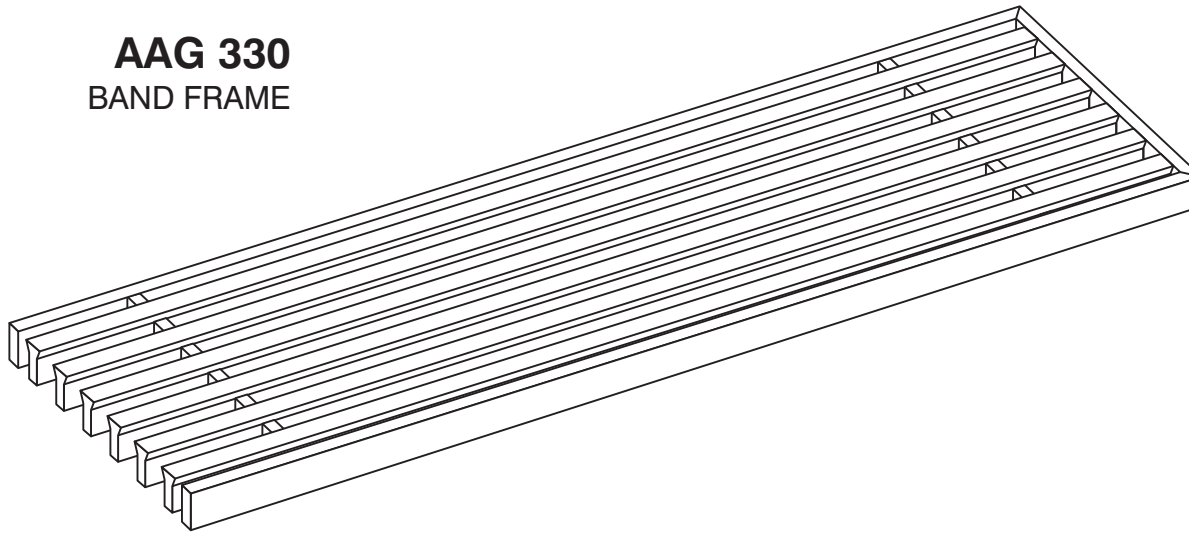

JOB #:
QUOTE #:

AAG 330
BAND FRAME

CORE STYLE
AAG-330

FRAME STYLE
Band frame

MATERIAL:

FINISH:

DEPTH: **3/4"**

OPENING SIZES