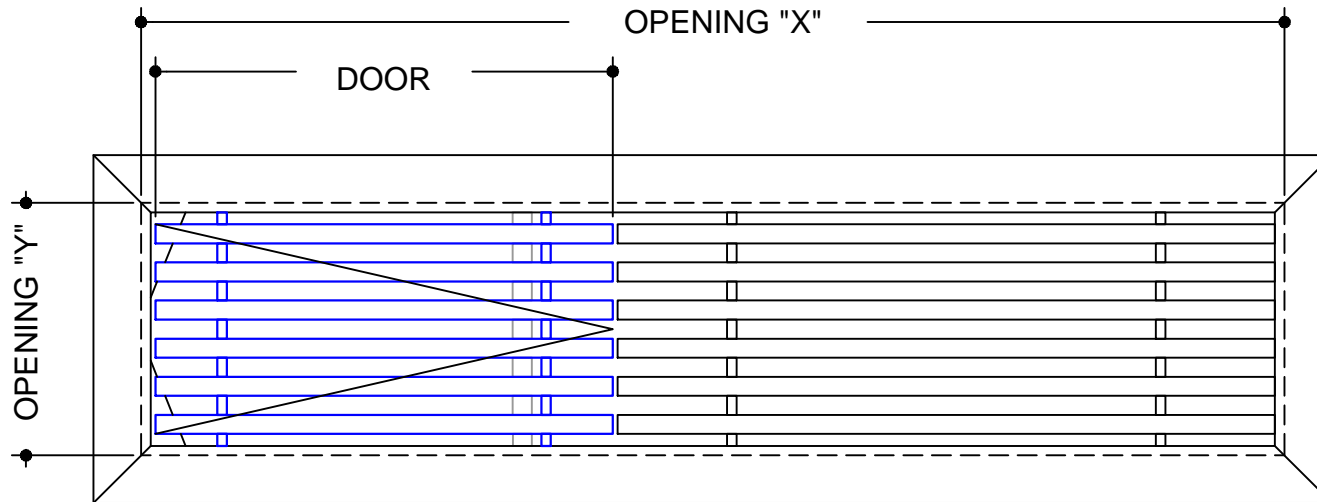

CORE STYLE
AAG-330

FRAME STYLE
"B"-frame

MATERIAL:

FINISH:

DEPTH: **3/4"**

DOOR SIZE:

OPENING SIZES

QTY	X	Y