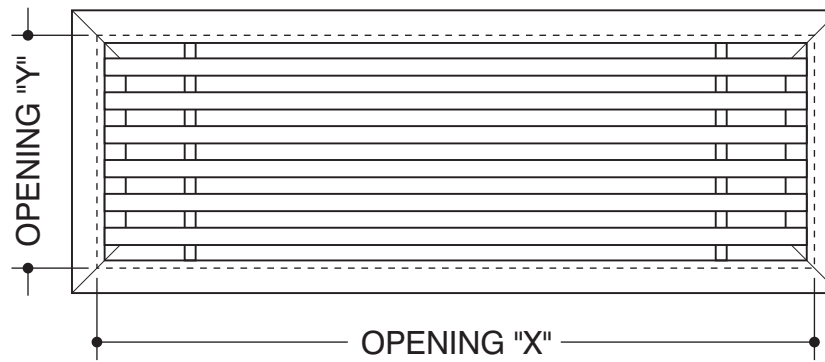

JOB #:
QUOTE #:

CORE STYLE
AAG-330

FRAME STYLE
"C"-frame

MATERIAL:

FINISH:

DEPTH: **7/8"**

OPENING SIZES

QTY	X	Y