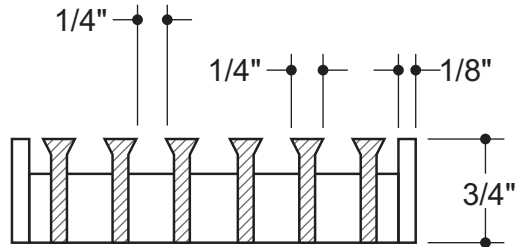

JOB #:
QUOTE #:

AAG 330
BAND FRAME

CORE STYLE
AAG-330

FRAME STYLE
Band frame

MATERIAL:

FINISH:

DEPTH: **3/4"**

OPENING SIZES