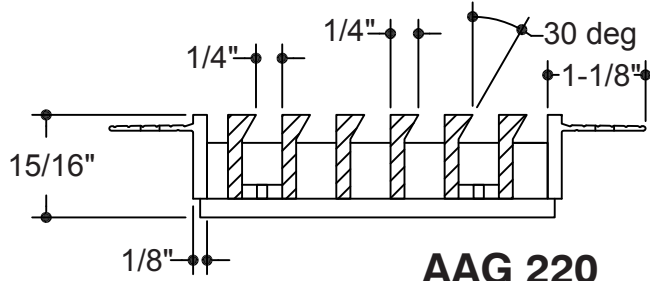

CORE STYLE
AAG-100

FRAME STYLE
J Bead*

MATERIAL:
FINISH:
DEPTH: **15/16"**
CORE: **REMOVABLE**

OPENING SIZES

QTY	X	Y

***THE AUTHENTIC PLASTER J BEAD - PATENT # 9,765,988**

CUSTOMER:	PROJECT:	NOTES:
CONTACT:	ARCHITECT:	
PHONE:	ENGINEER:	
	CONTRACTOR:	

AAG 220
J Bead FRAME

***THE AUTHENTIC PLASTER J BEAD - PATENT # 9,765,988**

CORE STYLE
AAG-220
FRAME STYLE
J Bead*

MATERIAL:

FINISH:

DEPTH: **15/16"**

CORE: **REMOVABLE**

OPENING SIZES

JOB #:
QUOTE #:

CORE STYLE
AAG-330

FRAME STYLE
J Bead*

MATERIAL:

FINISH:

DEPTH: **15/16"**

CORE: **REMOVABLE**

OPENING SIZES