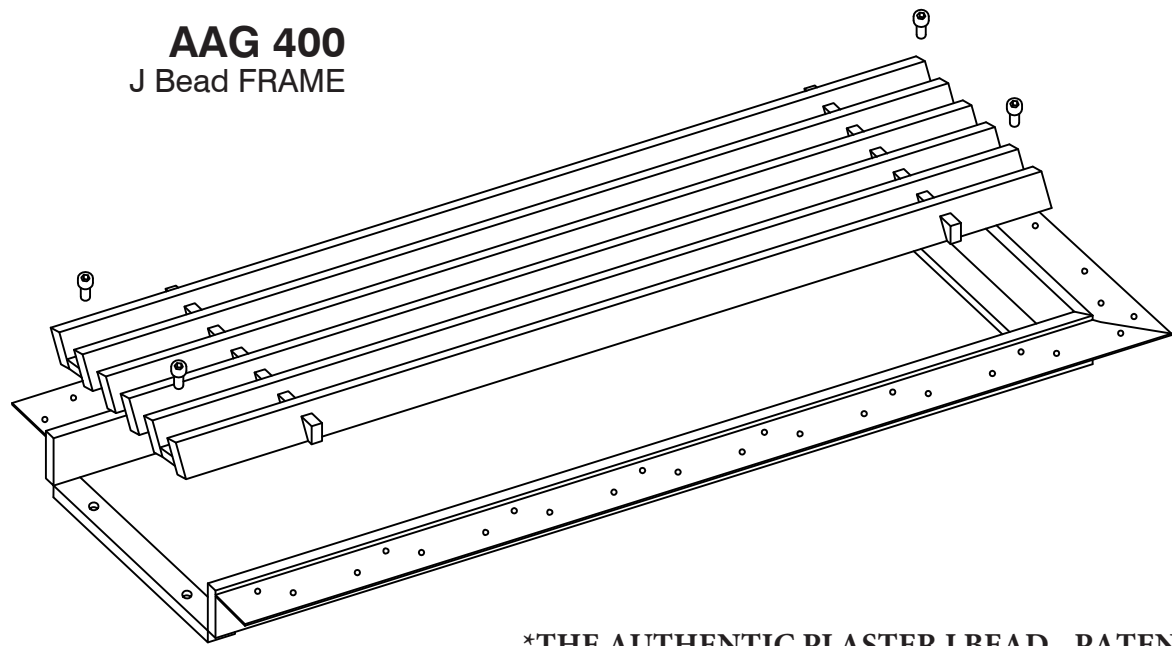

*THE AUTHENTIC PLASTER J BEAD - PATENT # 9,765,988

CUSTOMER:	PROJECT:	NOTES:
CONTACT:	ARCHITECT:	
PHONE:	ENGINEER:	
	CONTRACTOR:	

	ADVANCED ARCH GRILLES 149 Denton Avenue, New Hyde Park, NY 11040 Voice: 516-488-0628 Fax: 516-488-0728 Email: sales@aagrilles.com	JOB #:
		QUOTE #: