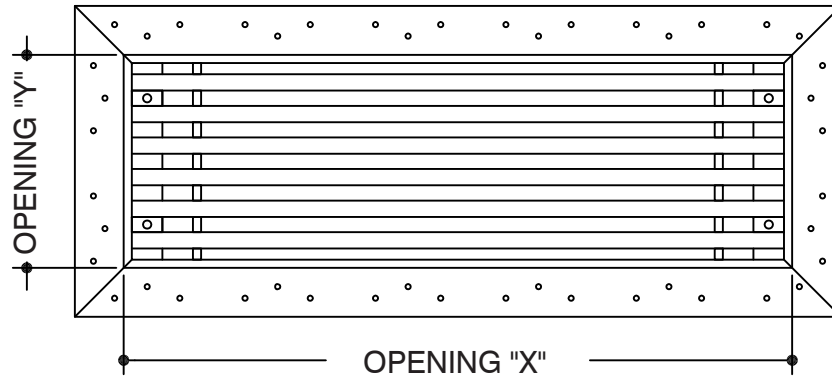

CORE STYLE
AAG-100

FRAME STYLE
J Bead*

MATERIAL:
FINISH:
DEPTH: **15/16"**
CORE: **REMOVABLE**

OPENING SIZES

QTY	X	Y

***THE AUTHENTIC PLASTER J BEAD - PATENT # 9,765,988**

CUSTOMER:	PROJECT:	NOTES:
CONTACT:	ARCHITECT:	
PHONE:	ENGINEER:	
	CONTRACTOR:	

AAG 220
J Bead FRAME

***THE AUTHENTIC PLASTER J BEAD - PATENT # 9,765,988**

CORE STYLE
AAG-220
FRAME STYLE
J Bead*

MATERIAL:

FINISH:

DEPTH: **15/16"**

CORE: **REMOVABLE**

OPENING SIZES