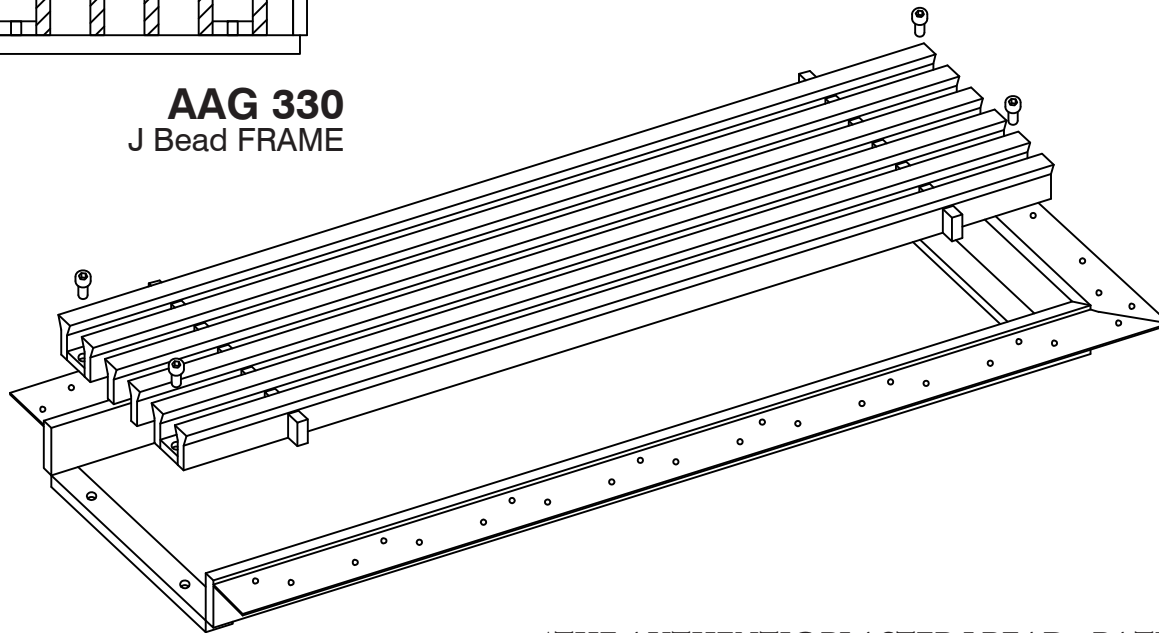

*THE AUTHENTIC PLASTER J BEAD - PATENT # 9,765,988

CUSTOMER:	PROJECT:	NOTES:
CONTACT:	ARCHITECT:	
PHONE:	ENGINEER:	
	CONTRACTOR:	

ADVANCED ARCH GRILLES

149 Denton Avenue, New Hyde Park, NY 11040
Voice: 516-488-0628 Fax: 516-488-0728
Email: sales@aagrilles.com

JOB #:

QUOTE #: