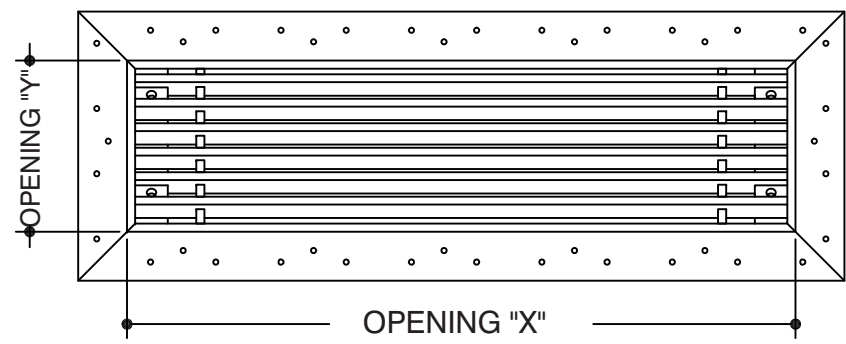

*THE AUTHENTIC PLASTER J BEAD - PATENT # 9,765,988

CUSTOMER:	PROJECT:	NOTES:
CONTACT:	ARCHITECT:	
PHONE:	ENGINEER:	
	CONTRACTOR:	

	ADVANCED ARCH GRILLES 149 Denton Avenue, New Hyde Park, NY 11040 Voice: 516-488-0628 Fax: 516-488-0728 Email: sales@aagrilles.com	JOB #:
		QUOTE #: