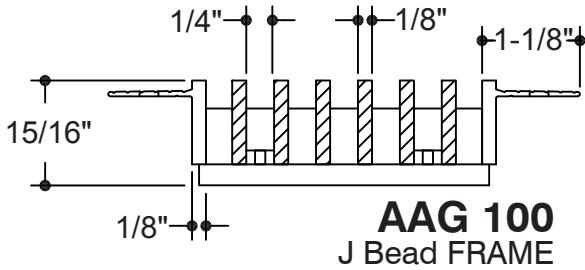

CORE STYLE
AAG-100

FRAME STYLE
J Bead*

MATERIAL:
FINISH:
DEPTH: **15/16"**
CORE: **REMOVABLE**

OPENING SIZES

QTY	X	Y

***THE AUTHENTIC PLASTER J BEAD - PATENT # 9,765,988**

CUSTOMER:	PROJECT:	NOTES:
CONTACT:	ARCHITECT:	
PHONE:	ENGINEER:	
	CONTRACTOR:	

AAG 220
J Bead FRAME

***THE AUTHENTIC PLASTER J BEAD - PATENT # 9,765,988**

CORE STYLE
AAG-220
FRAME STYLE
J Bead*

MATERIAL:

FINISH:

DEPTH: **15/16"**

CORE: **REMOVABLE**

OPENING SIZES

JOB #:
QUOTE #:

CORE STYLE
AAG-330

FRAME STYLE
J Bead*

MATERIAL:

FINISH:

DEPTH: **15/16"**

CORE: **REMOVABLE**

OPENING SIZES