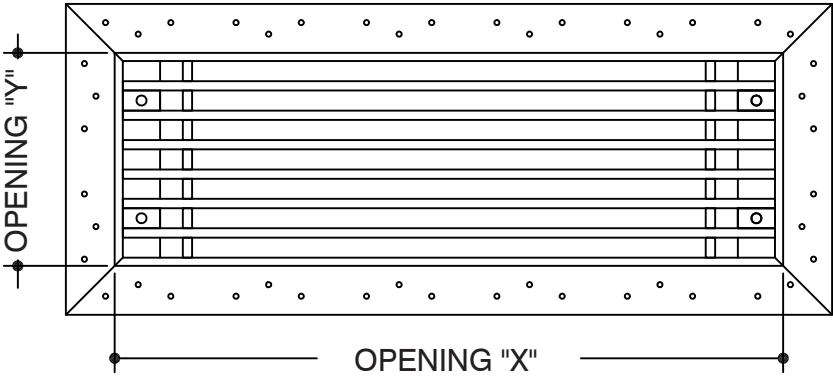

CORE STYLE
AAG-100

FRAME STYLE
J Bead*

MATERIAL:
FINISH:
DEPTH: **15/16"**
CORE: **REMOVABLE**

OPENING SIZES

QTY	X	Y

***THE AUTHENTIC PLASTER J BEAD - PATENT # 9,765,988**

CUSTOMER:	PROJECT:	NOTES:
CONTACT:	ARCHITECT:	
PHONE:	ENGINEER:	
	CONTRACTOR:	

AAG 220
J Bead FRAME

***THE AUTHENTIC PLASTER J BEAD - PATENT # 9,765,988**

CORE STYLE
AAG-220
FRAME STYLE
J Bead*

MATERIAL:

FINISH:

DEPTH: **15/16"**

CORE: **REMOVABLE**

OPENING SIZES