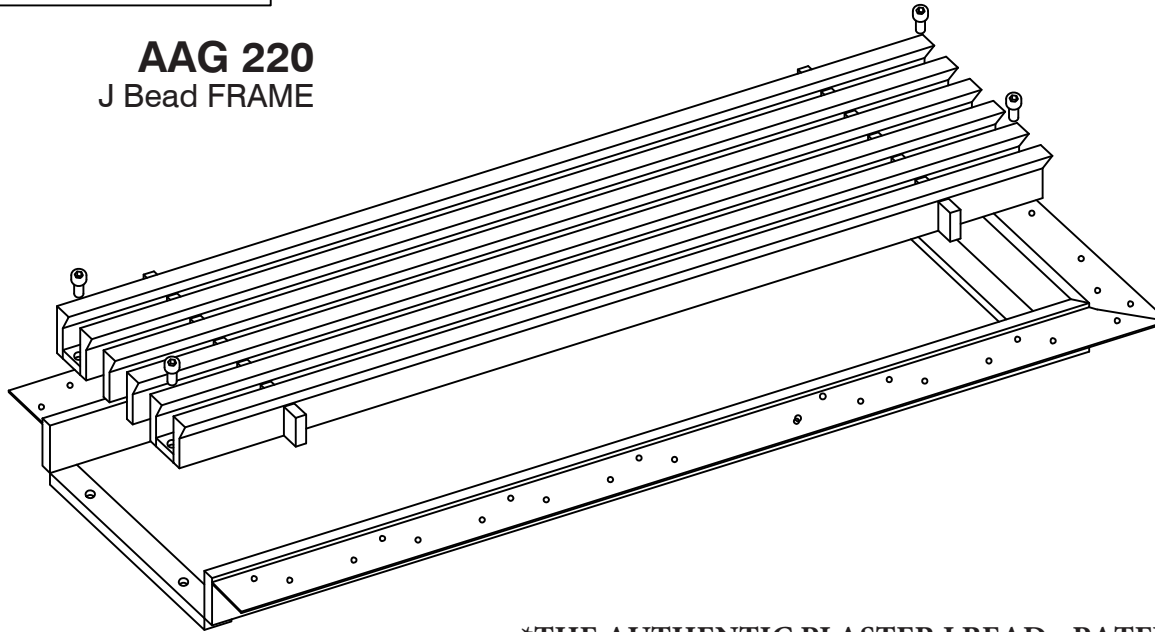

CORE STYLE
AAG-100

FRAME STYLE
J Bead*

MATERIAL:
FINISH:
DEPTH: **15/16"**
CORE: **REMOVABLE**

OPENING SIZES

QTY	X	Y

***THE AUTHENTIC PLASTER J BEAD - PATENT # 9,765,988**

CUSTOMER:	PROJECT:	NOTES:
CONTACT:	ARCHITECT:	
PHONE:	ENGINEER:	
	CONTRACTOR:	

AAG 220
J Bead FRAME

***THE AUTHENTIC PLASTER J BEAD - PATENT # 9,765,988**

CORE STYLE
AAG-220
FRAME STYLE
J Bead*

MATERIAL:

FINISH:

DEPTH: **15/16"**

CORE: **REMOVABLE**

OPENING SIZES