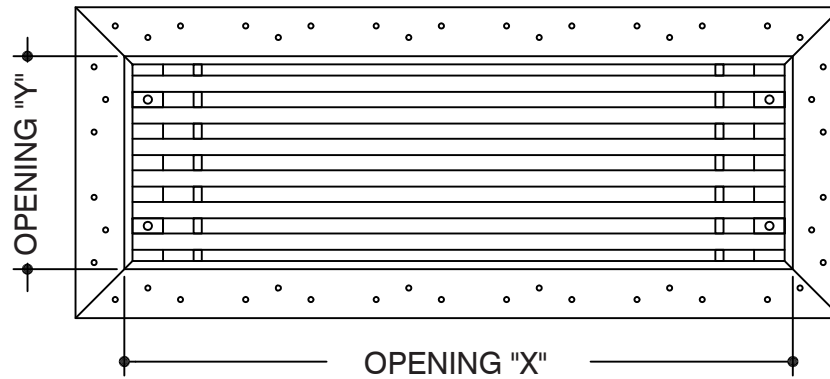

CORE STYLE
AAG-330

FRAME STYLE
J Bead*

MATERIAL:

FINISH:

DEPTH: **15/16"**

CORE: **REMOVABLE**

OPENING SIZES

QTY	X	Y

AAG 330
J Bead FRAME