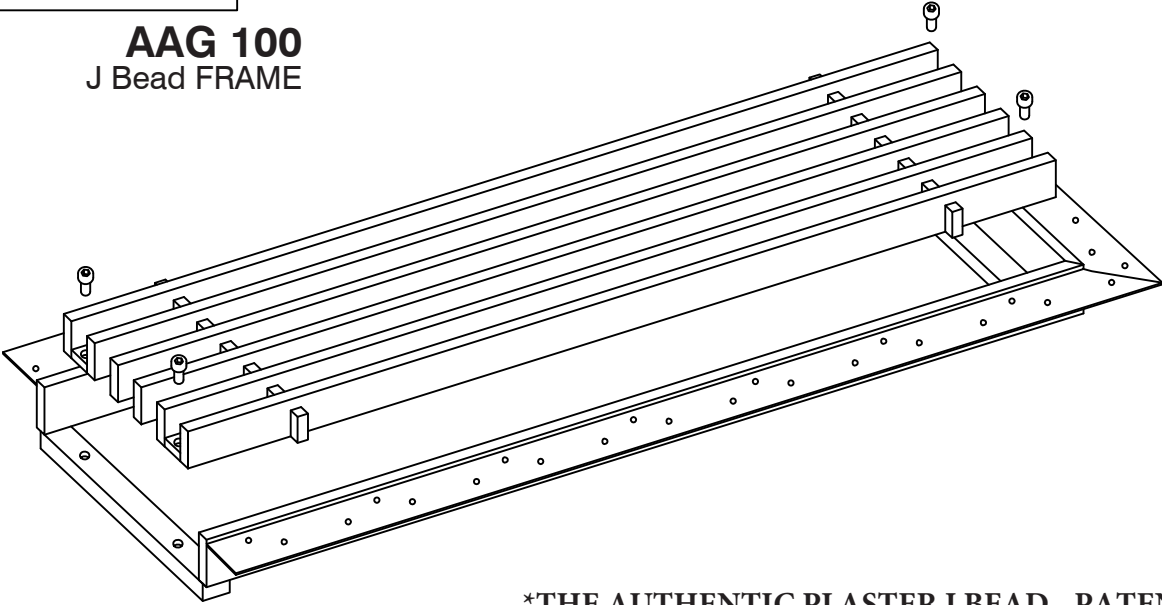

CORE STYLE
AAG-100

FRAME STYLE
J Bead*

MATERIAL:
FINISH:
DEPTH: **15/16"**
CORE: **REMOVABLE**

OPENING SIZES

QTY	X	Y

***THE AUTHENTIC PLASTER J BEAD - PATENT # 9,765,988**

CUSTOMER:	PROJECT:	NOTES:
CONTACT:	ARCHITECT:	
PHONE:	ENGINEER:	
	CONTRACTOR:	

AAG 220
J Bead FRAME

***THE AUTHENTIC PLASTER J BEAD - PATENT # 9,765,988**

CORE STYLE
AAG-220
FRAME STYLE
J Bead*

MATERIAL:

FINISH:

DEPTH: **15/16"**

CORE: **REMOVABLE**

OPENING SIZES