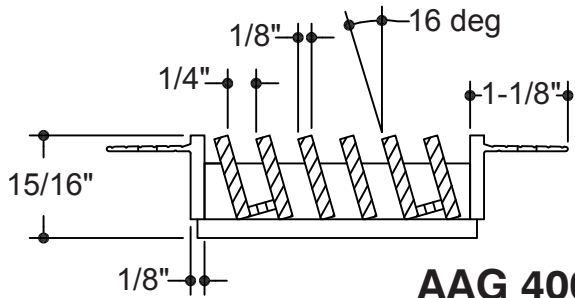

CORE STYLE
AAG-400

FRAME STYLE
J Bead*

MATERIAL:

FINISH:

DEPTH: **15/16"**

CORE: **REMOVABLE**

OPENING SIZES

QTY	X	Y

AAG 400
J Bead FRAME