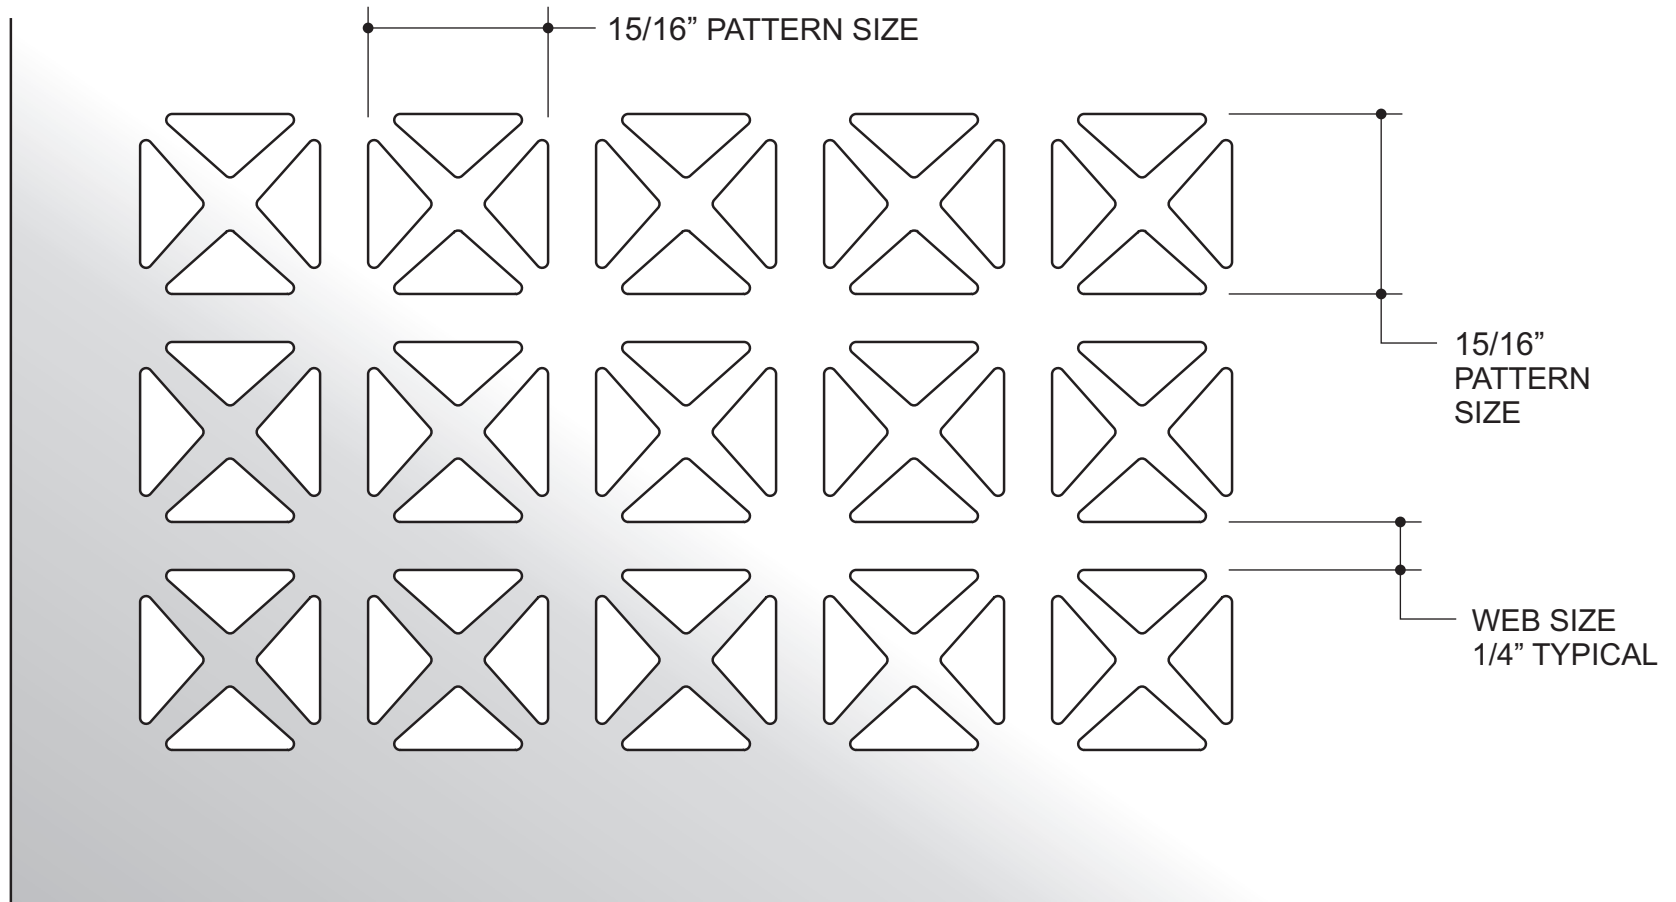

FORM # **AAG703-1750**

ADVANCED ARCHITECTURAL GRILLEWORKS

OPEN AREA = 39%

1 - 3/4" PATTERN SIZE

1 - 3/4"
PATTERN
SIZE

WEB SIZE
3/8" TYP.

AAG703 MALTESE

1 - 3/4 INCH PATTERN SIZE - FULL SCALE

OPEN AREA = 36%

AAG703 MALTESE

15/16 INCH PATTERN SIZE - FULL SCALE

Advanced Architectural Grilleworks

149 Denton Avenue, New Hyde Park, NY 11040 Voice: 516-488-0628

Email: sales@agrilles.com

JOB #:

QUOTE #: