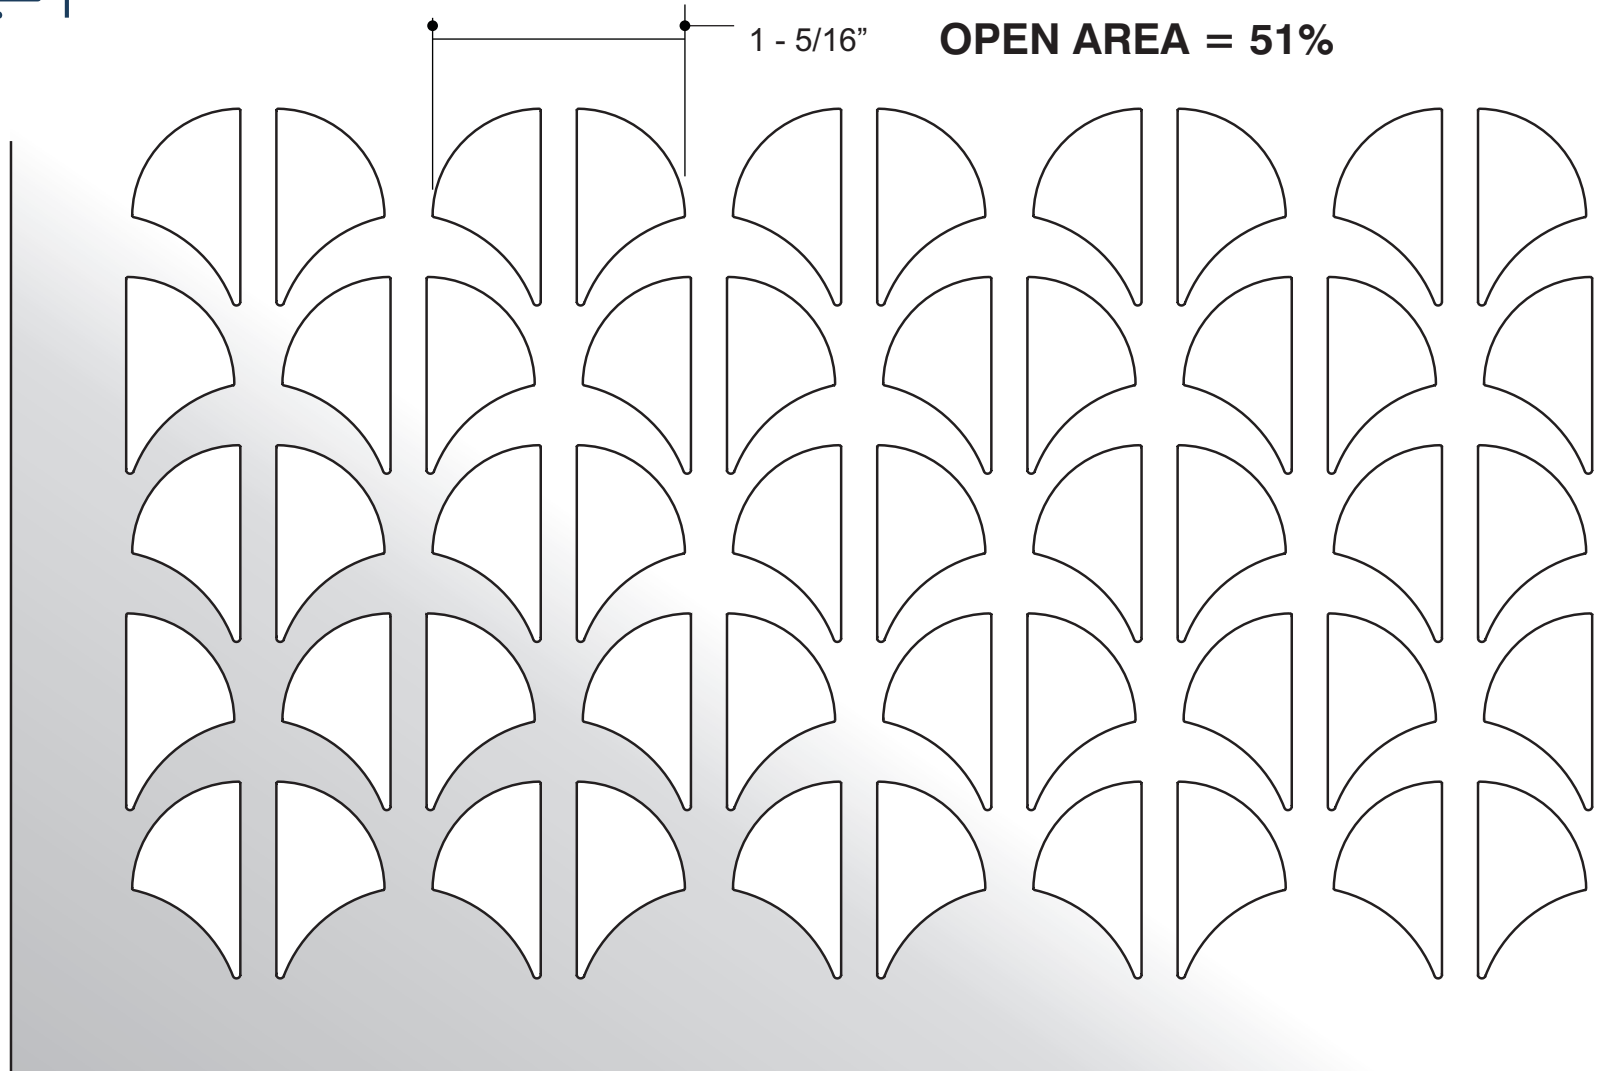

ADVANCED ARCHITECTURAL GRILLEWORKS

FORM # **AAG707-1312**

AAG707 HALF-SHELL

1 - 5/16 INCH PATTERN SIZE - FULL SCALE

Advanced Architectural Grilleworks

149 Denton Avenue, New Hyde Park, NY 11040 Voice: 516-488-0628

Email: sales@agrilles.com

JOB #:

QUOTE #: