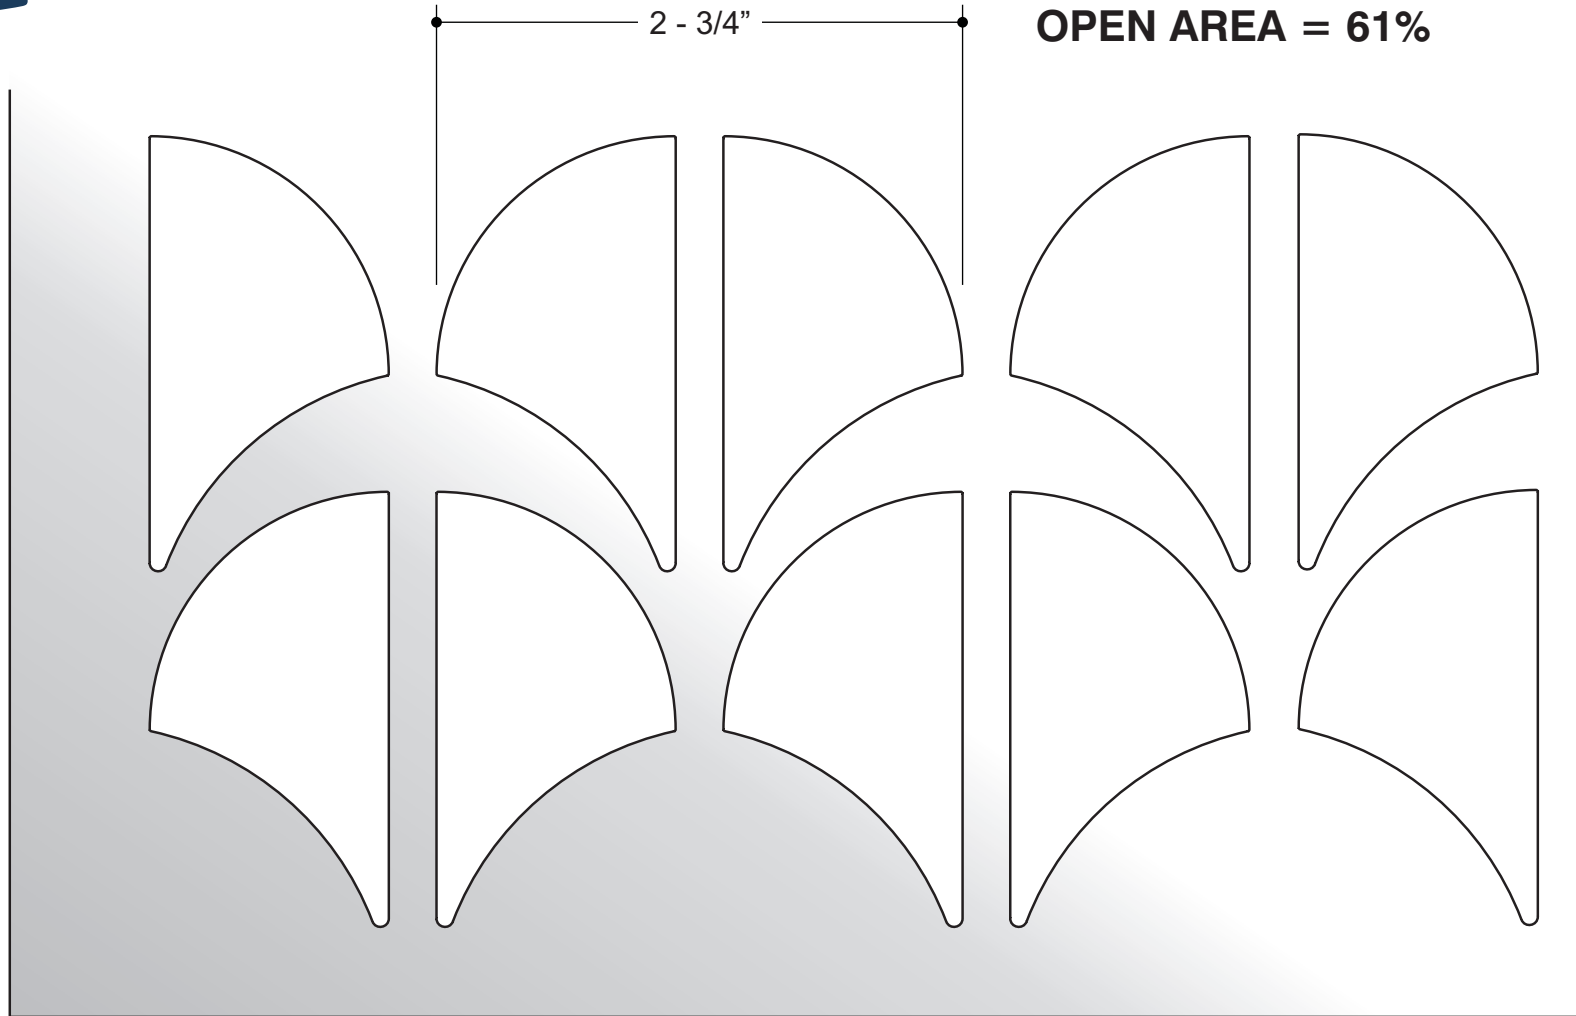

ADVANCED ARCHITECTURAL GRILLEWORKS

FORM # **AAG707-3750**

OPEN AREA = 54%

3 - 3/4"

AAG707 HALF-SHELL

3 - 3/4 INCH PATTERN SIZE - FULL SCALE

Advanced Architectural Grilleworks

149 Denton Avenue, New Hyde Park, NY 11040 Voice: 516-488-0628

Email: sales@agrilles.com

JOB #:

QUOTE #:

ADVANCED ARCHITECTURAL GRILLEWORKS

FORM # **AAG707-2750**

AAG707 HALF-SHELL

2 - 3/4 INCH PATTERN SIZE - FULL SCALE

Advanced Architectural Grilleworks