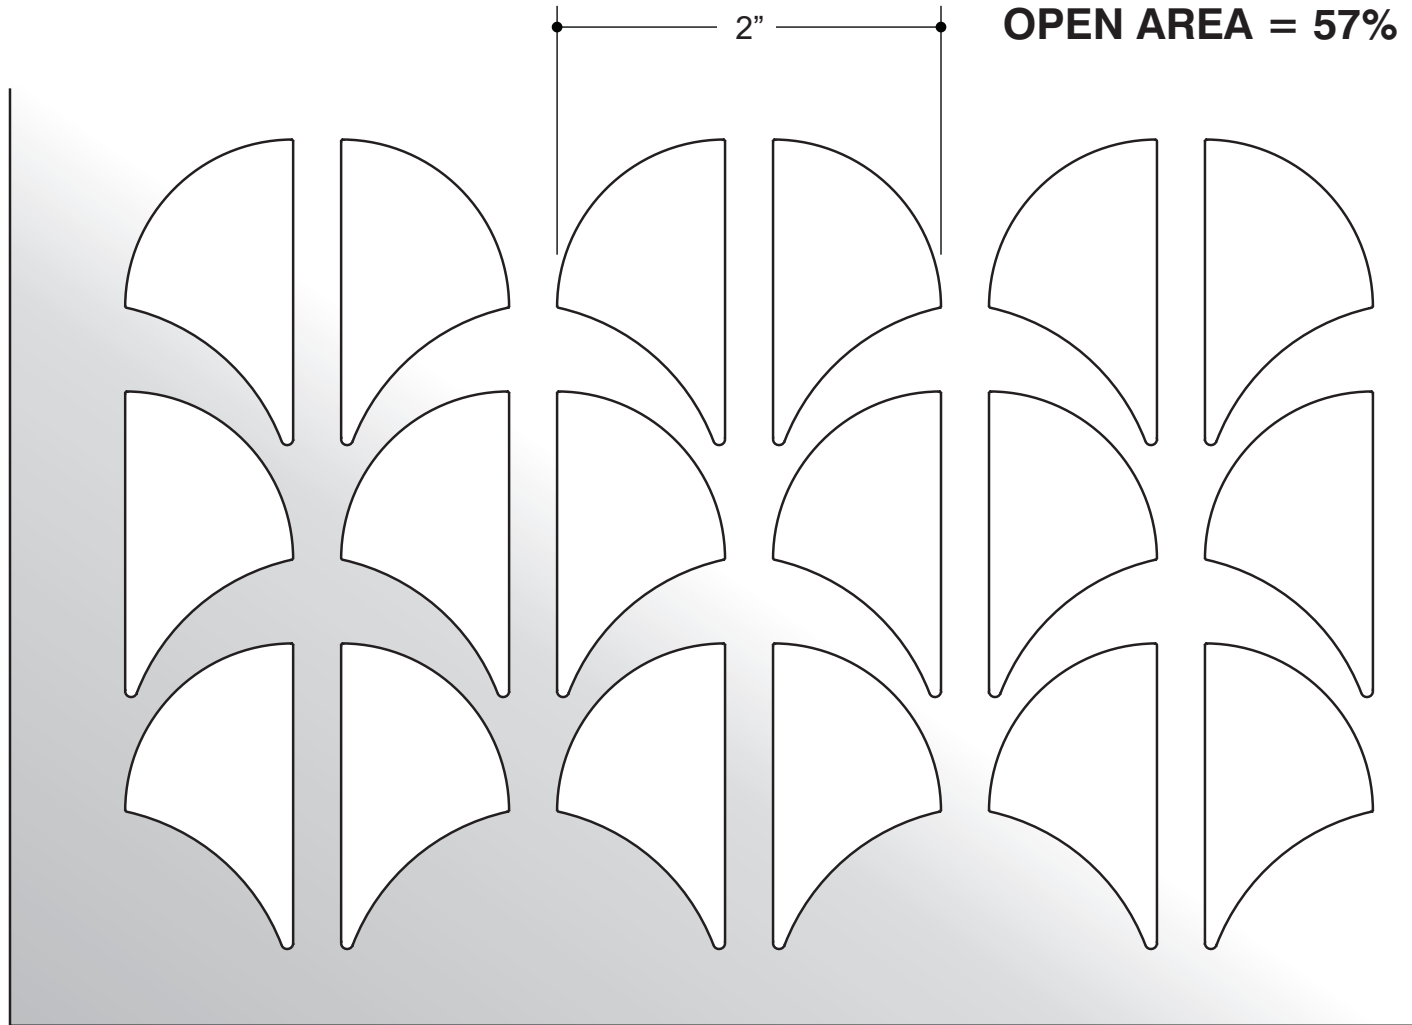

Email: sales@agrilles.com

JOB #:

QUOTE #:

ADVANCED ARCHITECTURAL GRILLEWORKS

FORM # **AAG707-2750**

AAG707 HALF-SHELL

2 - 3/4 INCH PATTERN SIZE - FULL SCALE

Advanced Architectural Grilleworks

149 Denton Avenue, New Hyde Park, NY 11040 Voice: 516-488-0628

Email: sales@agrilles.com

JOB #:

QUOTE #:

ADVANCED ARCHITECTURAL GRILLEWORKS

FORM # **AAG707-2000**

AAG707 HALF-SHELL

2 INCH PATTERN SIZE - FULL SCALE