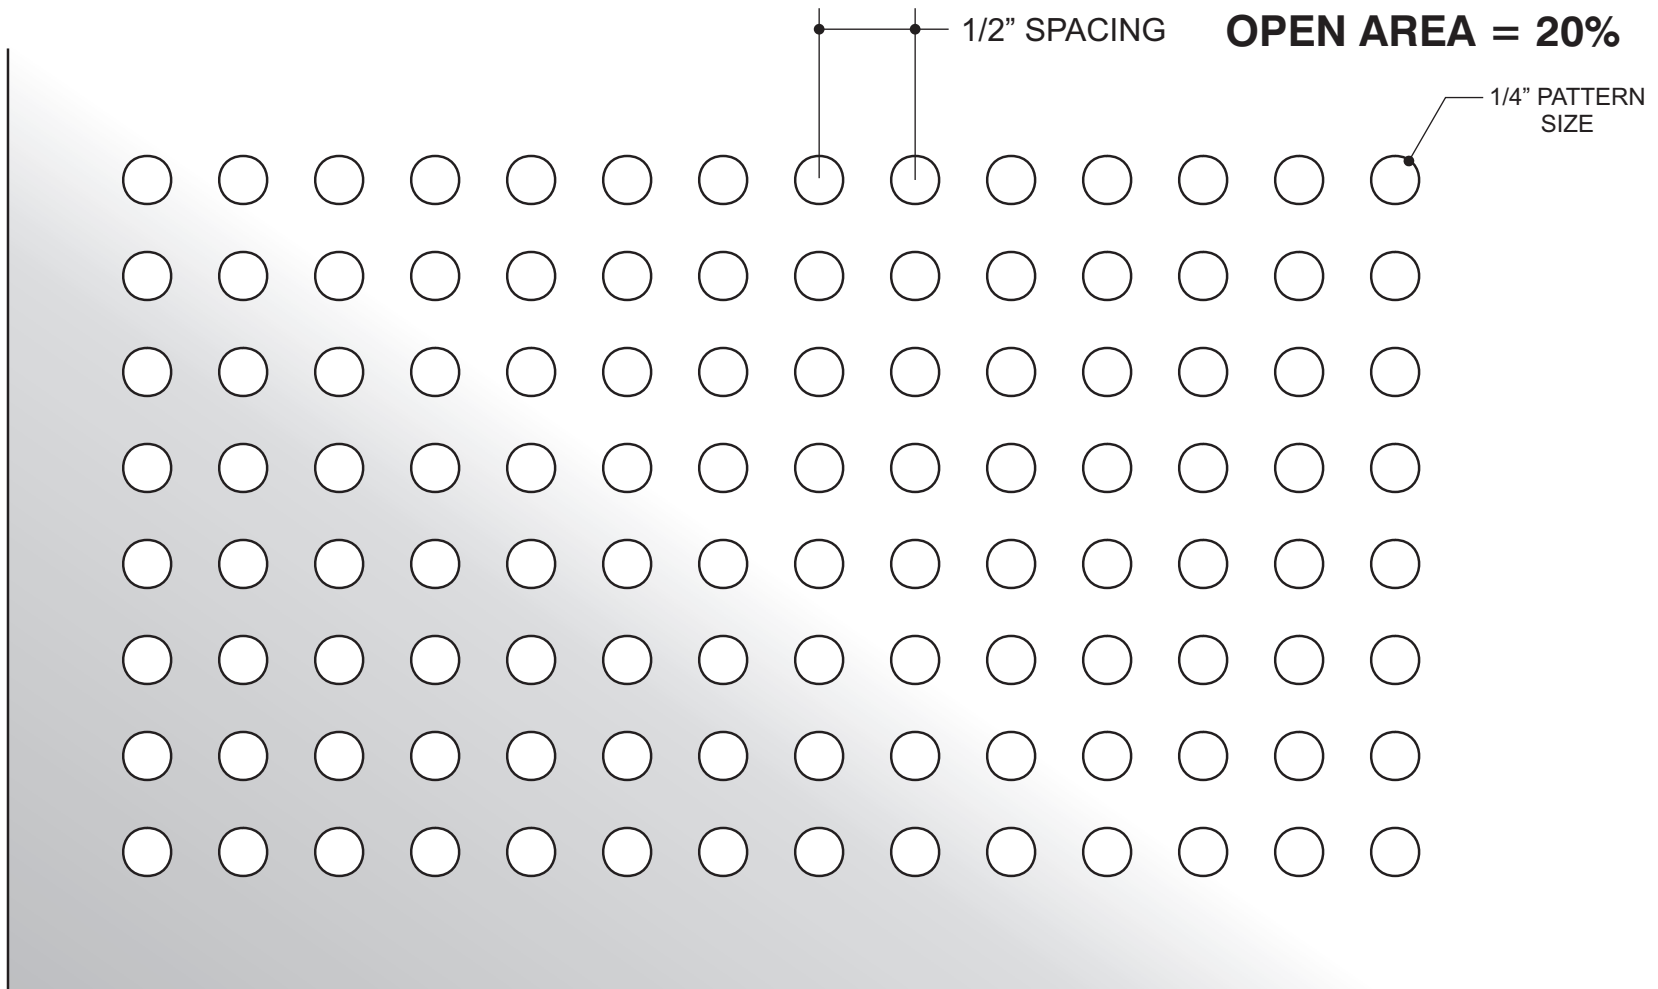

## **AAG720 STRAIGHT HOLE**

3/8 INCH PATTERN SIZE - FULL SCALE

## **AAG720 STRAIGHT HOLE**

1/4 INCH PATTERN SIZE - FULL SCALE