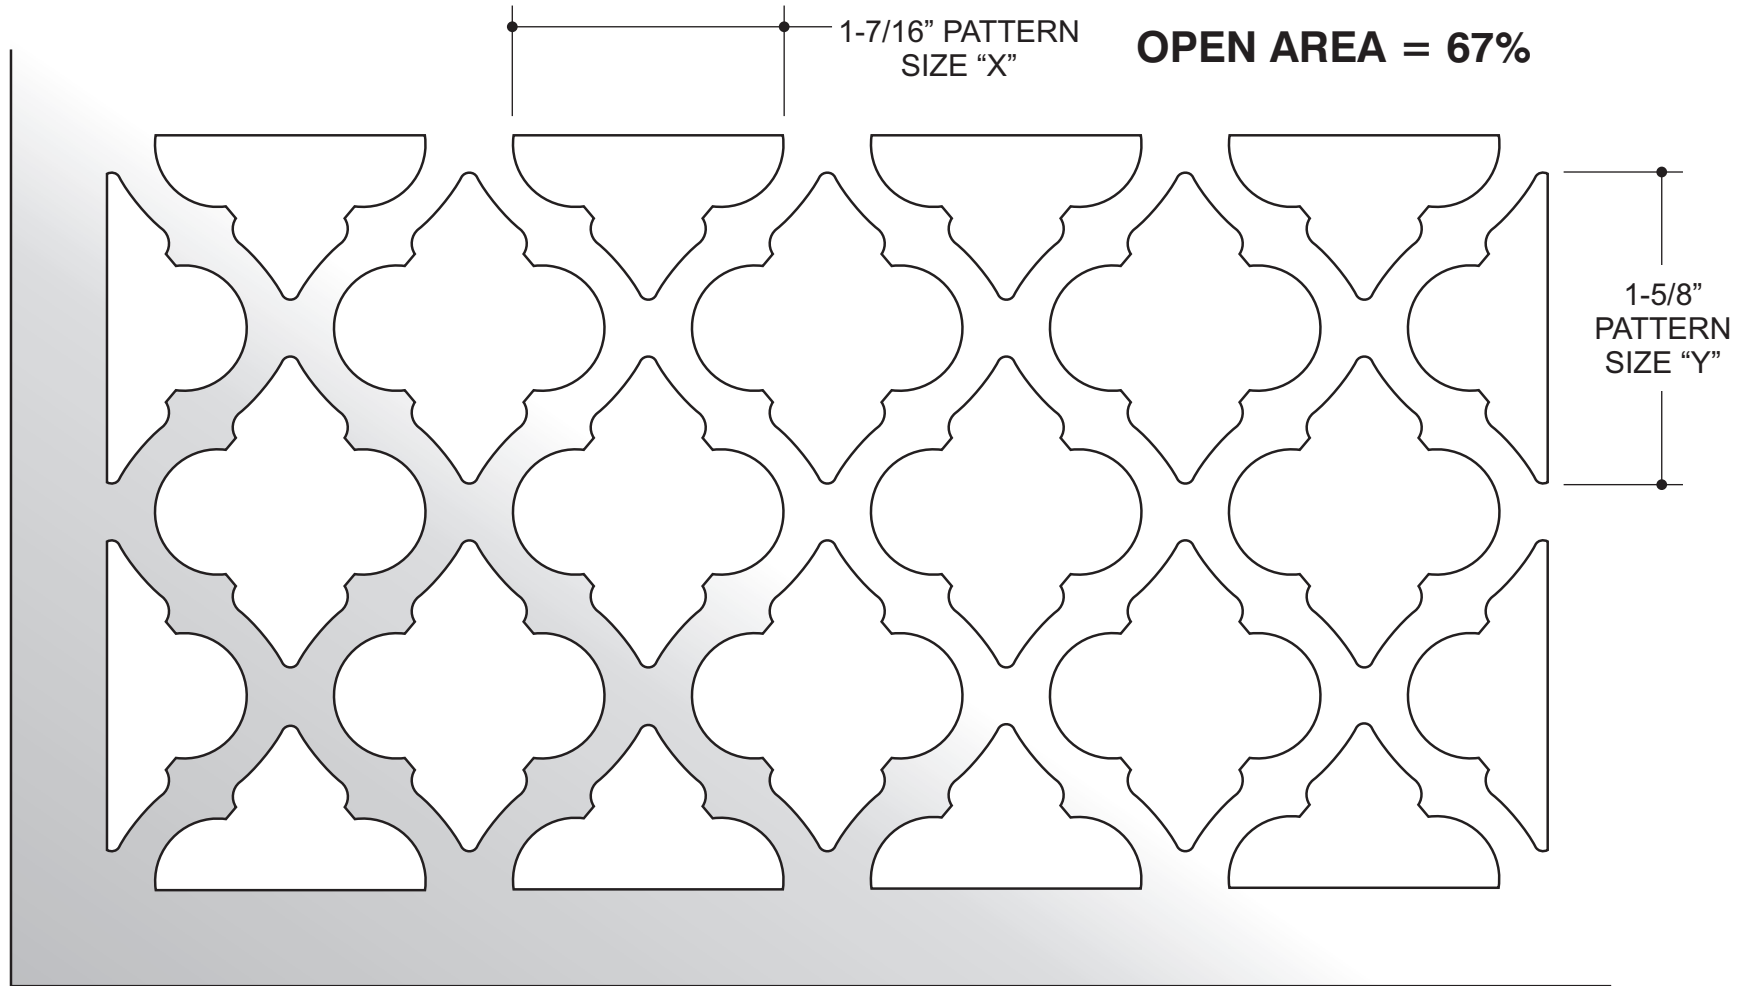

Email: sales@agrilles.com

JOB #:

QUOTE #:

ADVANCED ARCHITECTURAL GRILLEWORKS

FORM # **AAG723-1625**

AAG723 CLASSIC

1-5/8 x 1-7/16 INCH PATTERN SIZE - FULL SCALE

Advanced Architectural Grilleworks