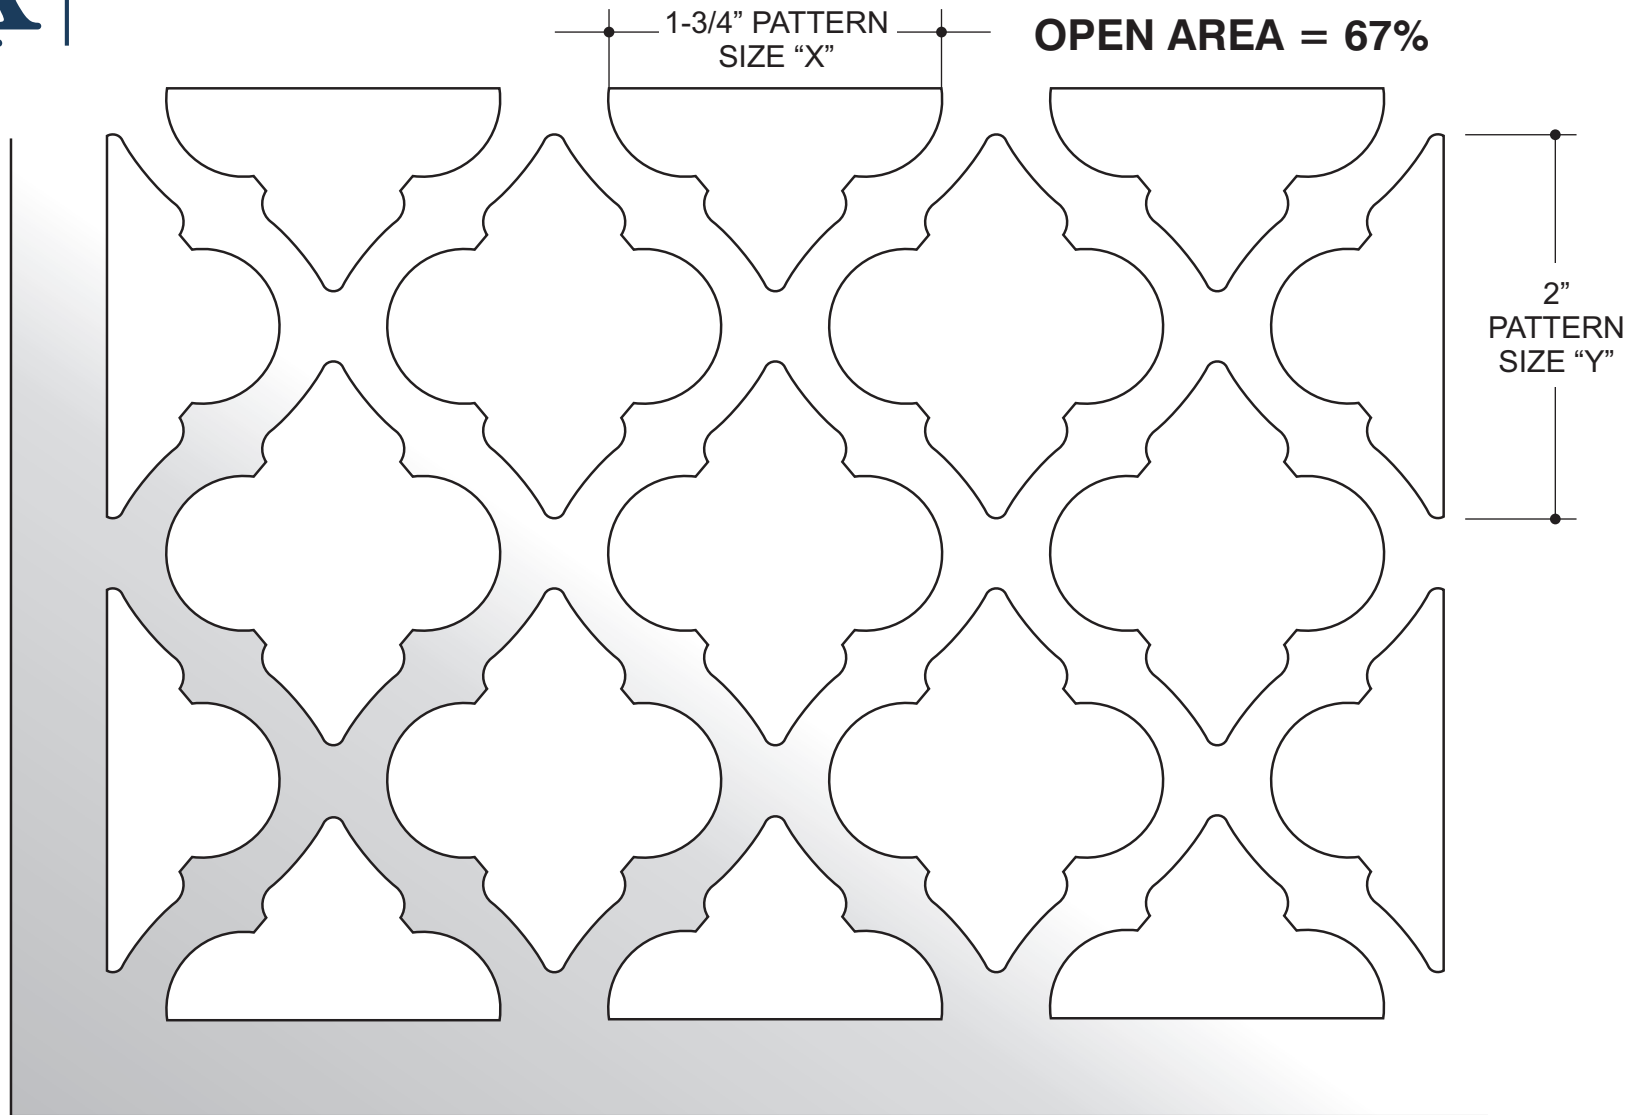

ADVANCED ARCHITECTURAL GRILLEWORKS

FORM #

AAG723-200

AAG723 CLASSIC

2 X 1-3/4 INCH PATTERN SIZE - FULL SCALE

Advanced Architectural Grilleworks

149 Denton Avenue, New Hyde Park, NY 11040 Voice: 516-488-0628

Email: sales@agrilles.com

JOB #:

QUOTE #:

ADVANCED ARCHITECTURAL GRILLEWORKS

FORM # **AAG723-1625**

AAG723 CLASSIC

1-5/8 x 1-7/16 INCH PATTERN SIZE - FULL SCALE

Advanced Architectural Grilleworks