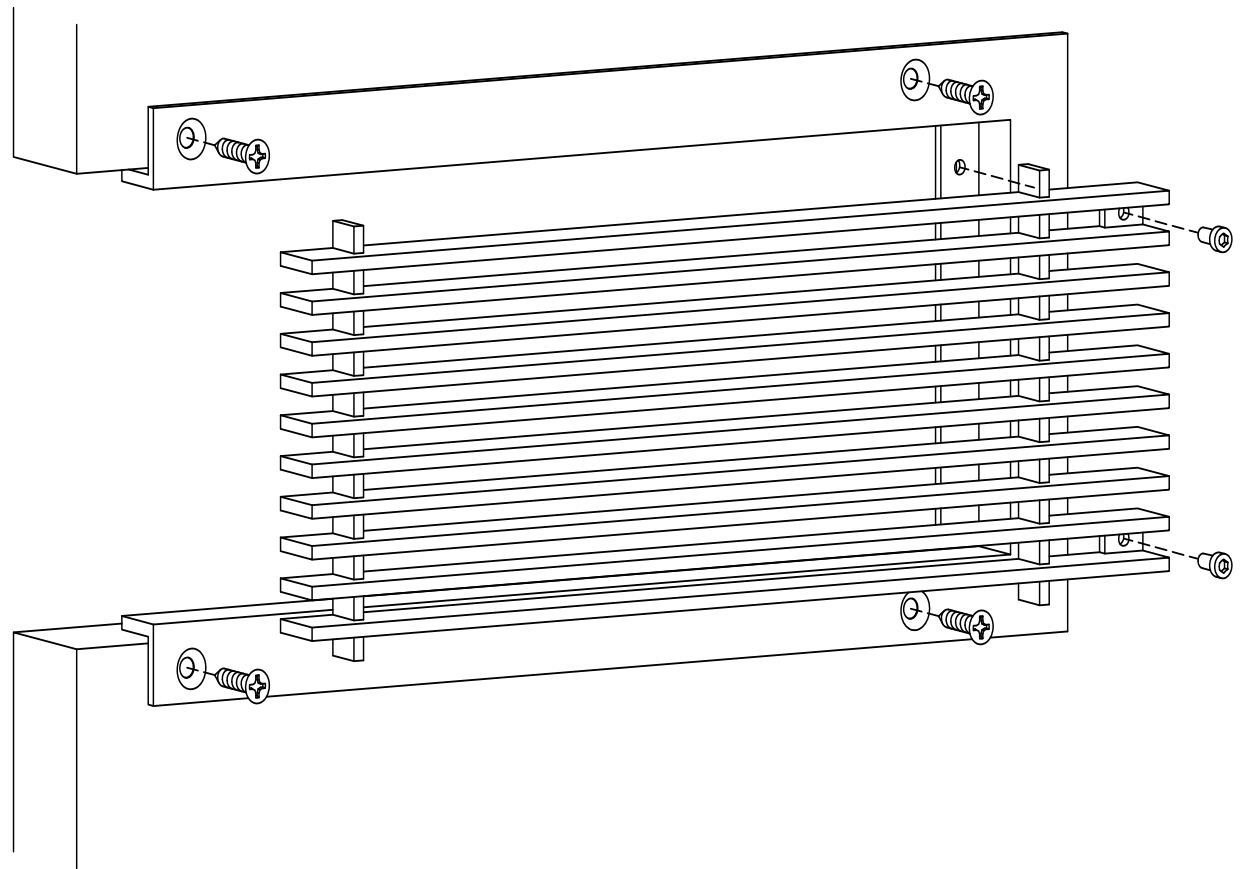

ADVANCED ARCHITECTURAL GRILLEWORKS

Creating Artistry in Architectural Grilles & Metal

Installation Detail # 10

WITH COUNTERSUNK
MOUNTING HOLES -
REMOVABLE CORE

*AAG Tip: Excellent choice when
access is important.*

Always with removable core - B Frame with countersunk mounting holes on the frame surface for fastening to the opening.

Used for wall, ceiling and door applications.

AAG provides mounting fasteners with a matching finish.

SECTION NAME: AAG100 B Frame

TITLE: Installation Detail # 10

DRAWN BY: AAG

DRAWING #: 10-1

DATE: 11-30-18

SCALE: Not To Scale

Advanced Architectural Grilleworks

149 Denton Avenue, New Hyde Park, NY 11040