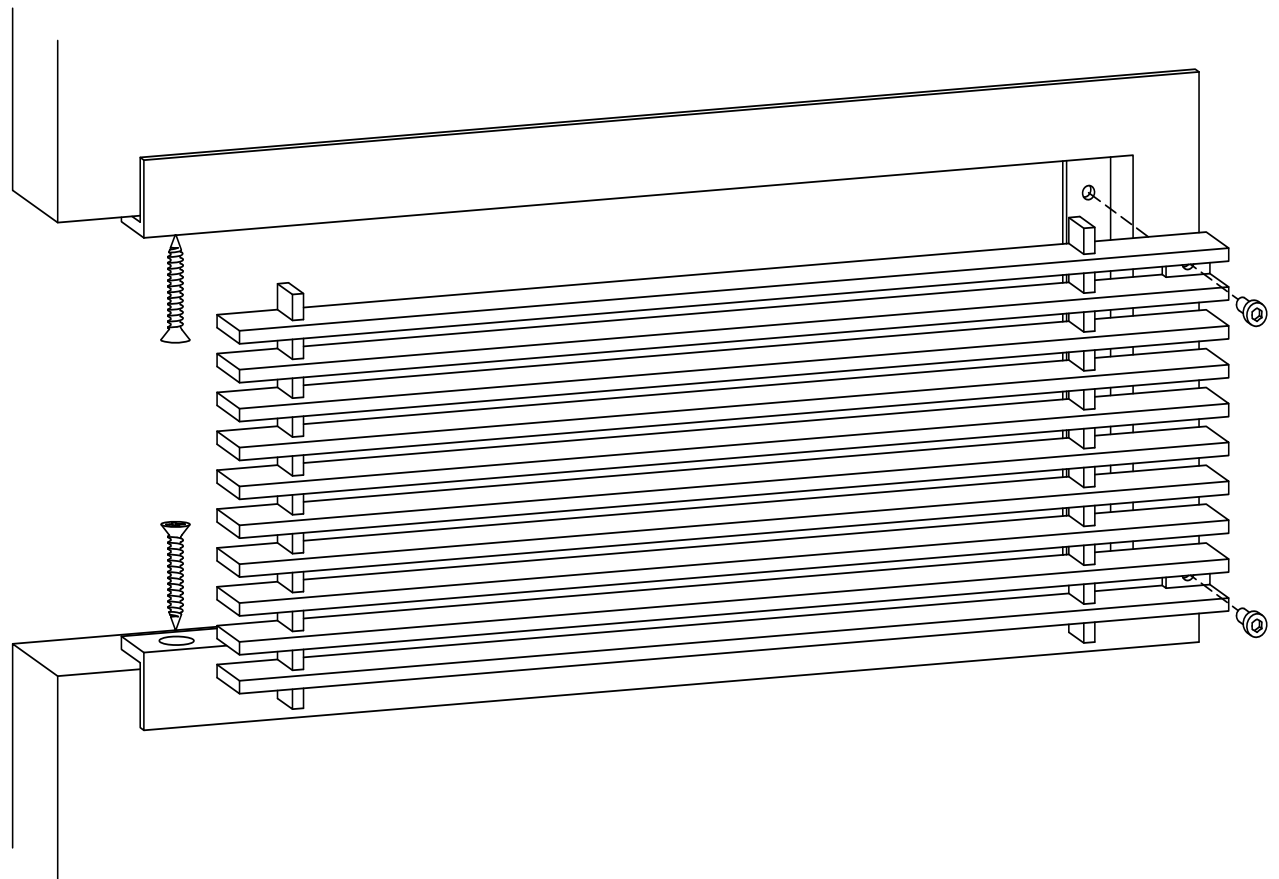

## Installation Detail # 11

WITH CONCEALED  
MOUNTING HOLES -  
REMOVABLE CORE

*AAG Tip: Excellent choice when  
access is important.*

*Always with removable core - B Frame with concealed, countersunk mounting holes on the inside of frame for fastening to the opening.  
Used for wall and ceiling applications.  
AAG provides mounting fasteners with a matching finish.*

SECTION NAME: AAG100 B Frame

TITLE: Installation Detail # 11

DRAWN BY: AAG

DRAWING #: 11-1

DATE: 11-30-18

SCALE: Not To Scale

**Advanced Architectural Grilleworks**

149 Denton Avenue, New Hyde Park, NY 11040