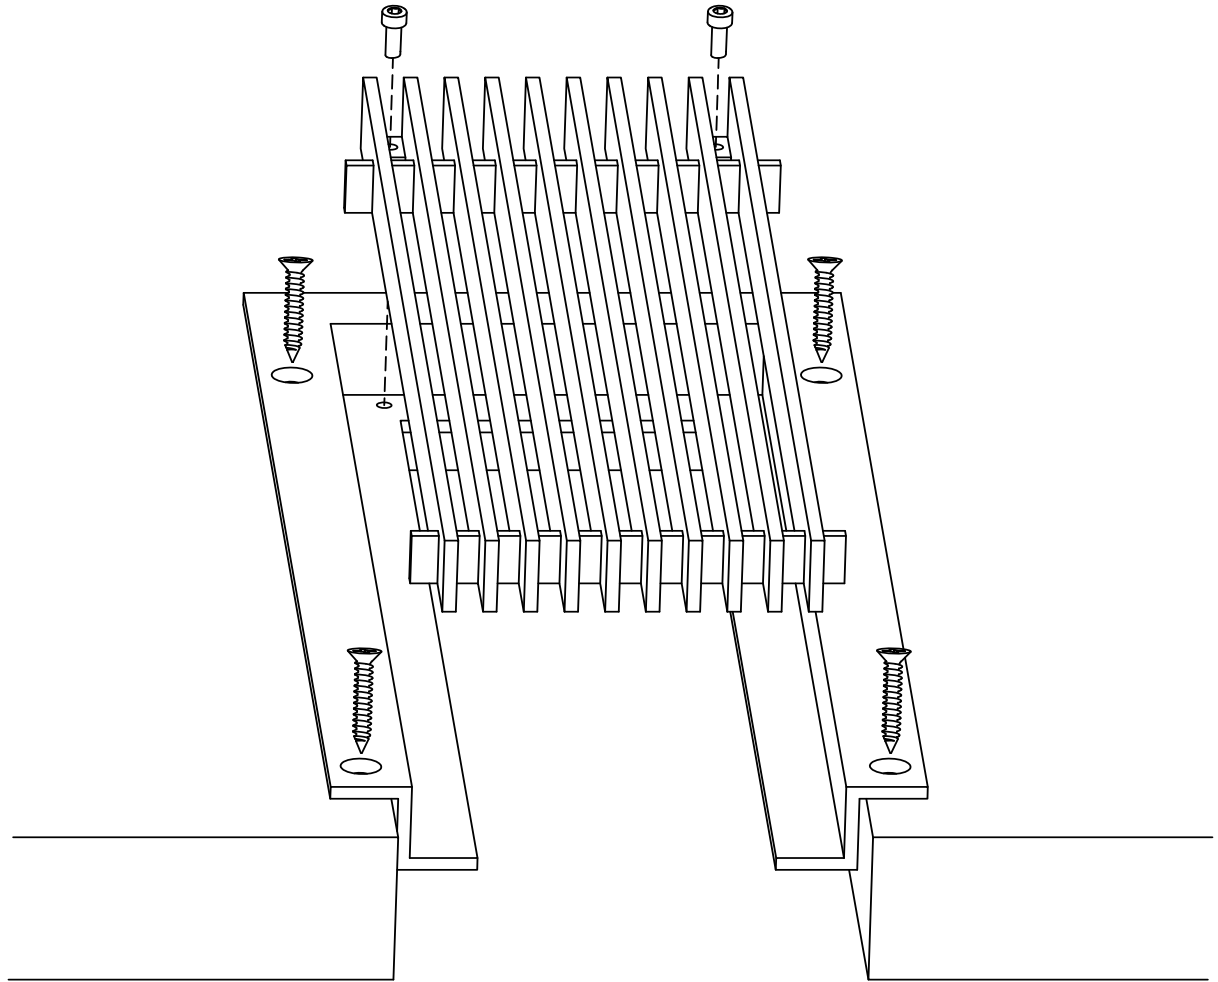

ADVANCED ARCHITECTURAL GRILLEWORKS

Creating Artistry in Architectural Grilles & Metal

Installation Detail # 16

WITH COUNTERSUNK
MOUNTING HOLES -
REMOVABLE CORE

AAG Tip: Excellent choice when
access is important.

Used for multiple applications:

- Ceiling
- Wall

AAG provides mounting fasteners with matching finish.

SECTION NAME: AAG100 C Frame

TITLE: Installation Detail # 16

DRAWN BY: AAG

DRAWING #: 16-1

DATE: 11-30-18