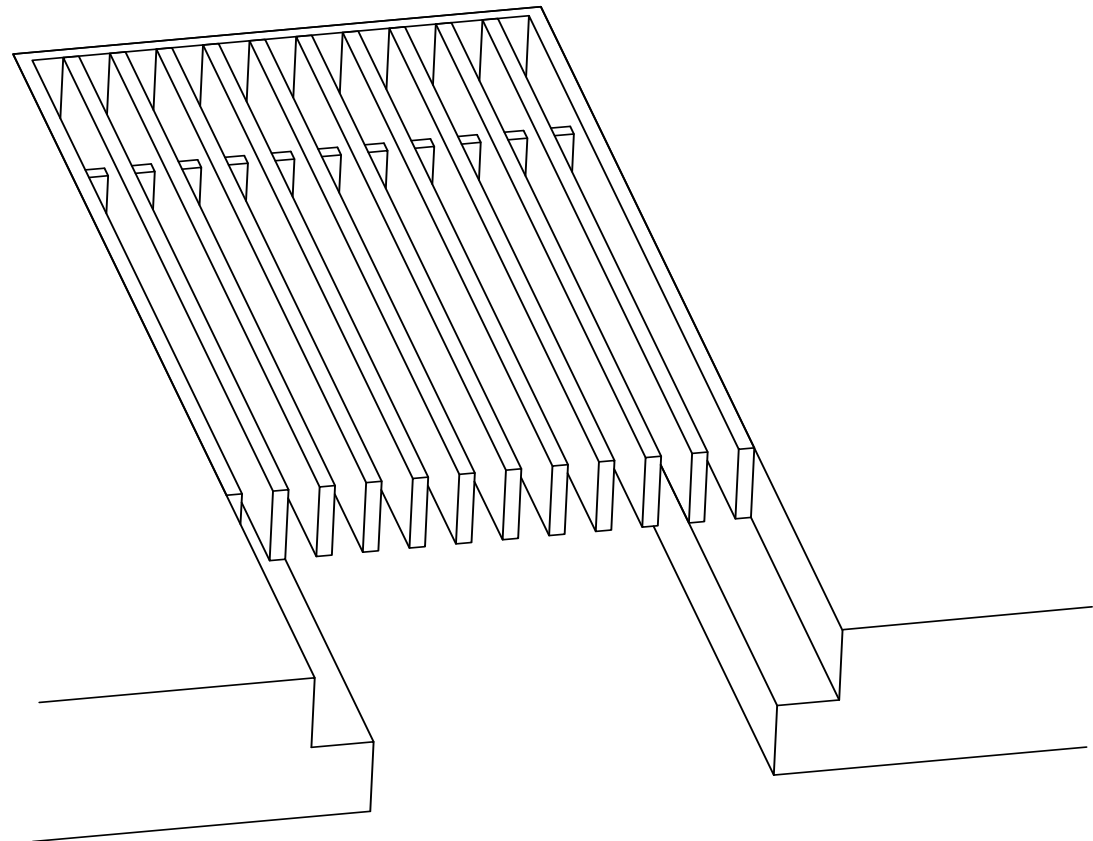

# ADVANCED ARCHITECTURAL GRILLEWORKS

*Creating Artistry in Architectural Grilles & Metal*

Installation Detail # 18

BAND FRAME DROP IN

*Used for multiple applications:*

- Enclosures
- Millwork
- Fin tube openings

SECTION NAME: AAG100 Band Frame

TITLE: Installation Detail # 18

DRAWN BY: AAG

DRAWING #: 18-1

DATE: 11-30-18

SCALE: Not To Scale

**Advanced Architectural Grilleworks**

149 Denton Avenue, New Hyde Park, NY 11040