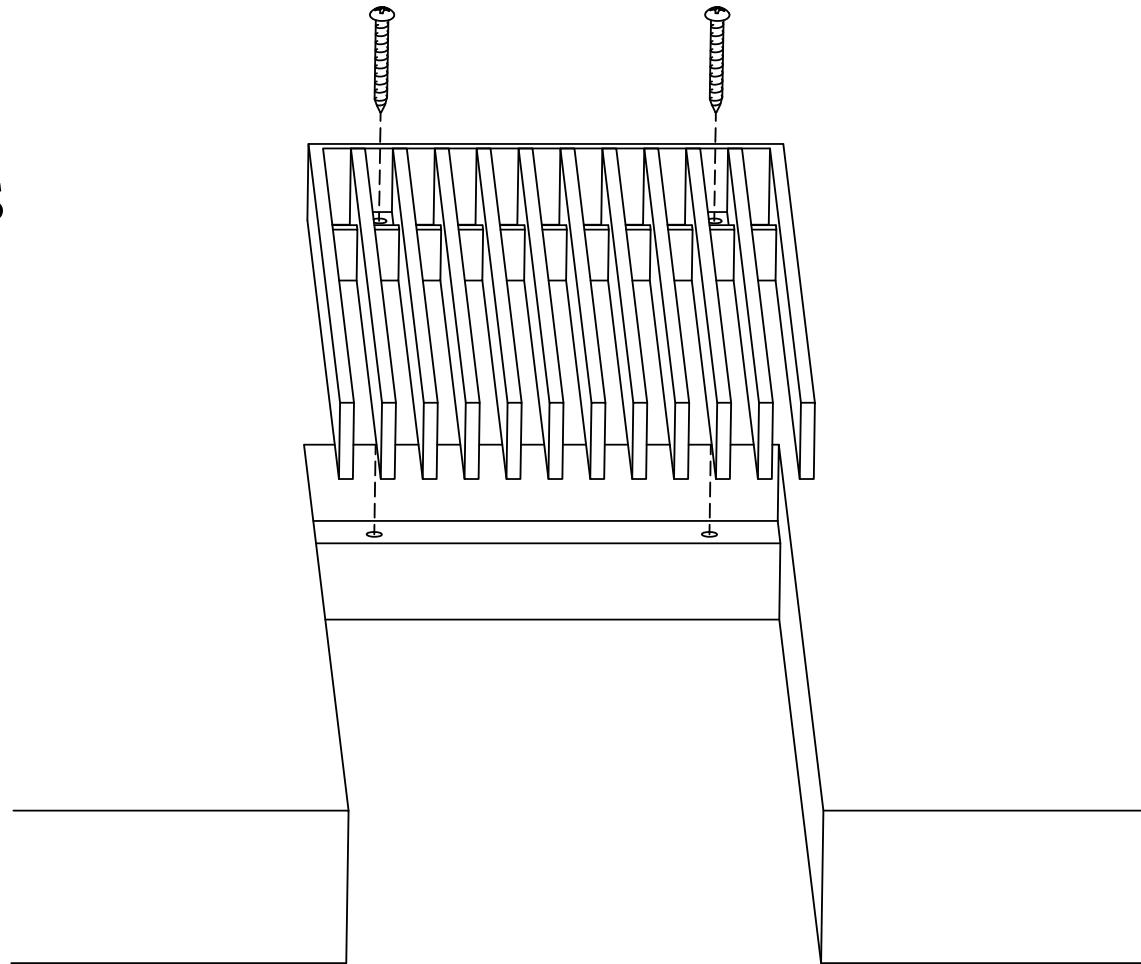

# ADVANCED ARCHITECTURAL GRILLEWORKS

*Creating Artistry in Architectural Grilles & Metal*

Installation Detail # 19

WITH MOUNTING TABS

*Used for multiple applications:*

- Ceiling
- Wall

*AAG provides mounting fasteners with matching finish.*

SECTION NAME: AAG100 Band Frame

TITLE: Installation Detail # 19

DRAWN BY: AAG

DRAWING #: 19-1

DATE: 11-30-18

SCALE: Not To Scale

**Advanced Architectural Grilleworks**

149 Denton Avenue, New Hyde Park, NY 11040