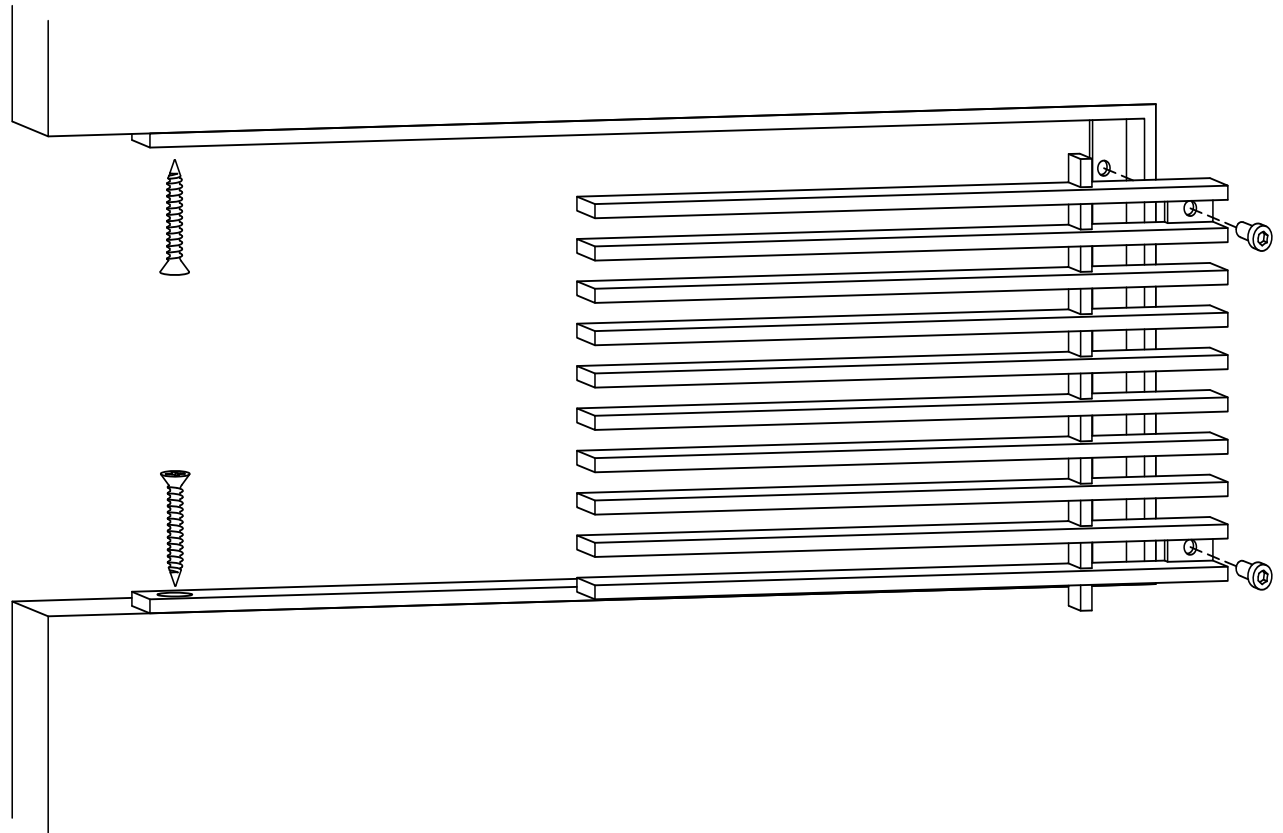

## Installation Detail # 20

WITH CONCEALED  
MOUNTING HOLES -  
REMOVABLE CORE

AAG Tip: Excellent choice when  
access is important.

*Always with removable core – Band Frame with concealed, countersunk mounting holes on the inside of frame for fastening to the opening. Used for wall and ceiling applications. AAG provides mounting fasteners with a matching finish.*

SECTION NAME: AAG100 Band Frame

TITLE: Installation Detail # 20

DRAWN BY: AAG

DRAWING #: 20-1

DATE: 11-30-18

SCALE: Not To Scale

**Advanced Architectural Grilleworks**

149 Denton Avenue, New Hyde Park, NY 11040