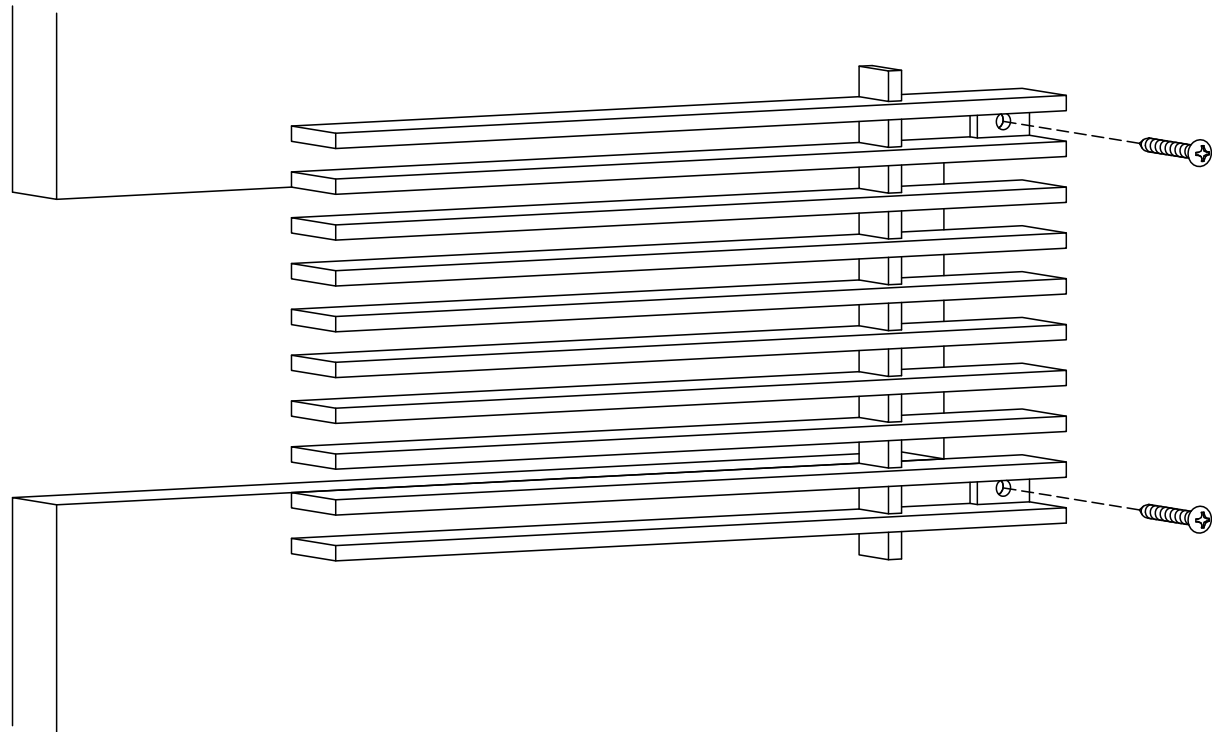

ADVANCED ARCHITECTURAL GRILLEWORKS

Creating Artistry in Architectural Grilles & Metal

Installation Detail # 3

WITH MOUNTING TABS - SURFACE MOUNT

Used for multiple applications:

- Toe kicks
- Wall cladding
- Doors
- Other decorative purposes

AAG provides mounting fasteners with a matching finish.

SECTION NAME: AAG100 Core Only

TITLE: Installation Detail # 3

DRAWN BY: AAG

DRAWING #: 03-1

DATE: 11-30-18

SCALE: Not To Scale

Advanced Architectural Grilleworks