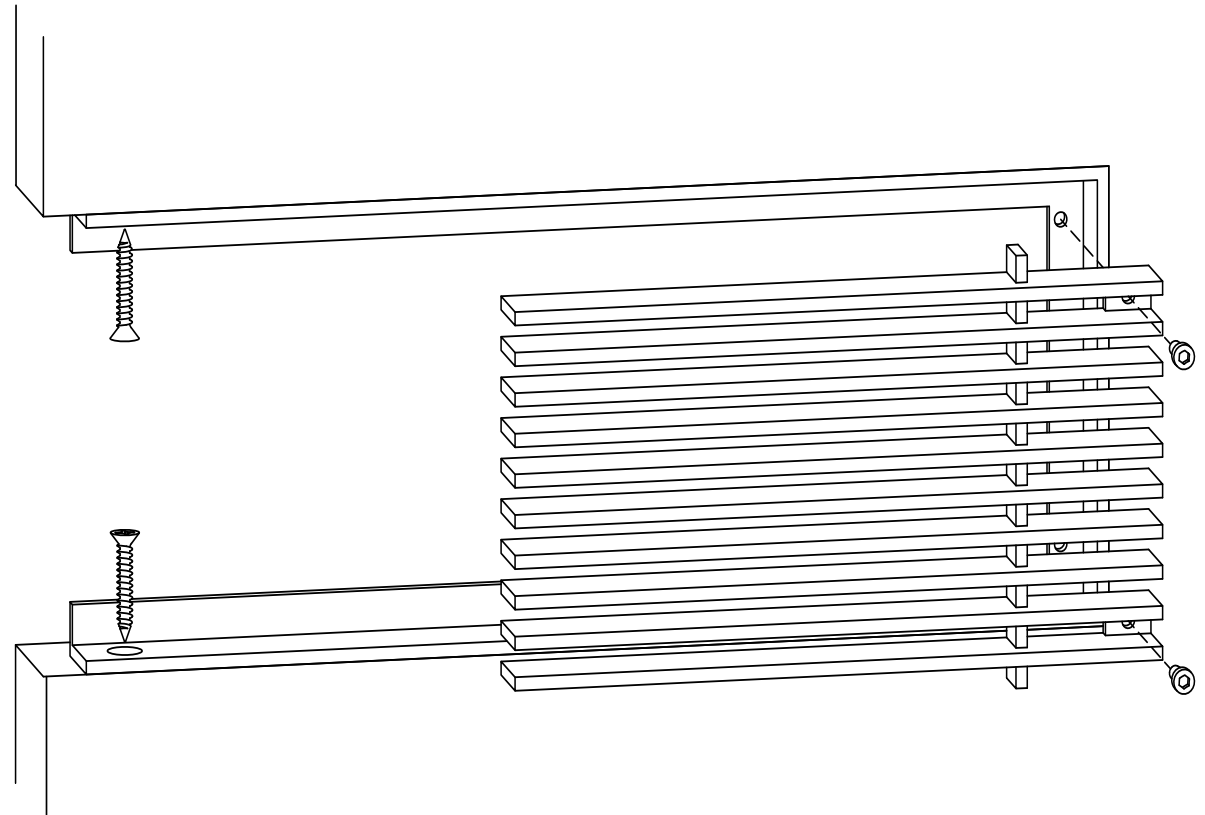

# ADVANCED ARCHITECTURAL GRILLEWORKS

*Creating Artistry in Architectural Grilles & Metal*

Installation Detail # 6

WITH CONCEALED  
MOUNTING HOLES -  
REMOVABLE CORE

*AAG Tip: Excellent choice when access is important.*

*Always with removable core - A style frame with concealed, countersunk mounting holes on the inside of frame edge for fastening to the opening. Used for wall and ceiling applications. AAG provides mounting fasteners with a matching finish.*

SECTION NAME: AAG100 A Frame

TITLE: Installation Detail # 6

DRAWN BY: AAG

DRAWING #: 06-1

DATE: 11-30-18

SCALE: Not To Scale

**Advanced Architectural Grilleworks**

149 Denton Avenue, New Hyde Park, NY 11040