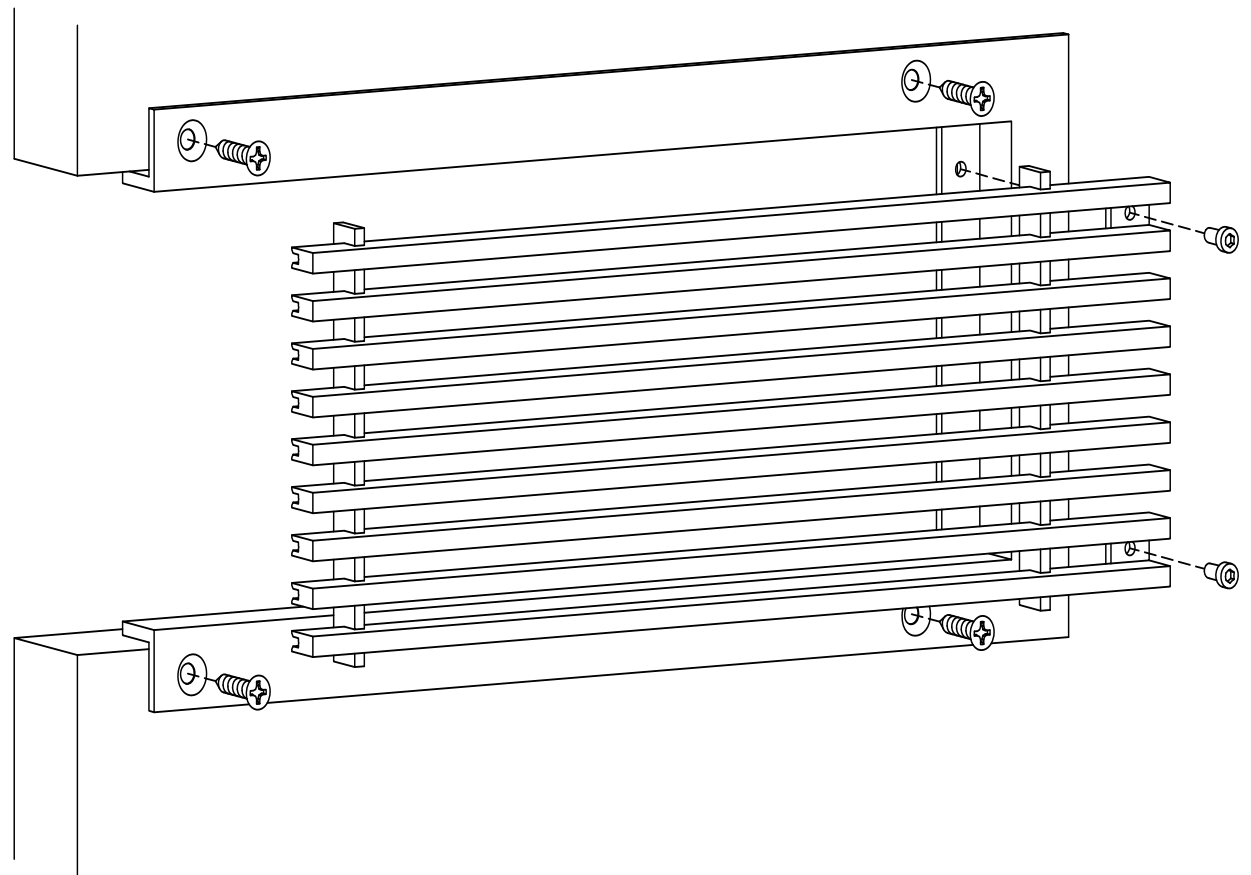

ADVANCED ARCHITECTURAL GRILLEWORKS

Creating Artistry in Architectural Grilles & Metal

Installation Detail # 10

WITH COUNTERSUNK
MOUNTING HOLES -
REMOVABLE CORE

*AAG Tip: Excellent choice when
access is important.*

Always with removable core - B Frame with countersunk mounting holes on the frame surface for fastening to the opening.

Used for wall, ceiling and door applications.

AAG provides mounting fasteners with a matching finish.

SECTION NAME: AAG110 B Frame

TITLE: Installation Detail # 10

DRAWN BY: AAG

DRAWING #: 10-1

DATE: 11-30-18

SCALE: Not To Scale

Advanced Architectural Grilleworks

149 Denton Avenue, New Hyde Park, NY 11040