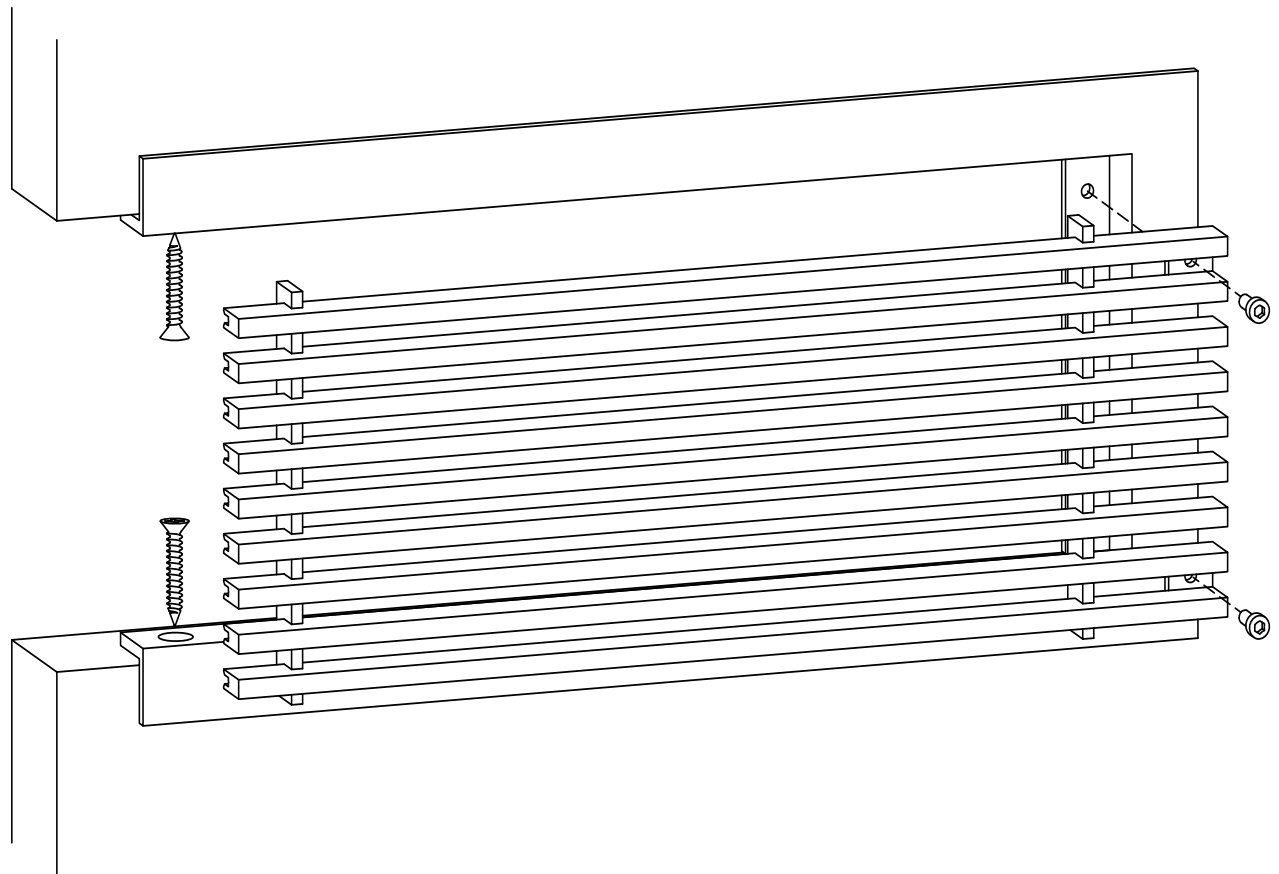

ADVANCED ARCHITECTURAL GRILLEWORKS

Creating Artistry in Architectural Grilles & Metal

Installation Detail # 11

WITH CONCEALED
MOUNTING HOLES -
REMOVABLE CORE

AAG Tip: Excellent choice when access is important.

*Always with removable core - B Frame with concealed, countersunk mounting holes on the inside of frame for fastening to the opening.
Used for wall and ceiling applications.
AAG provides mounting fasteners with a matching finish.*