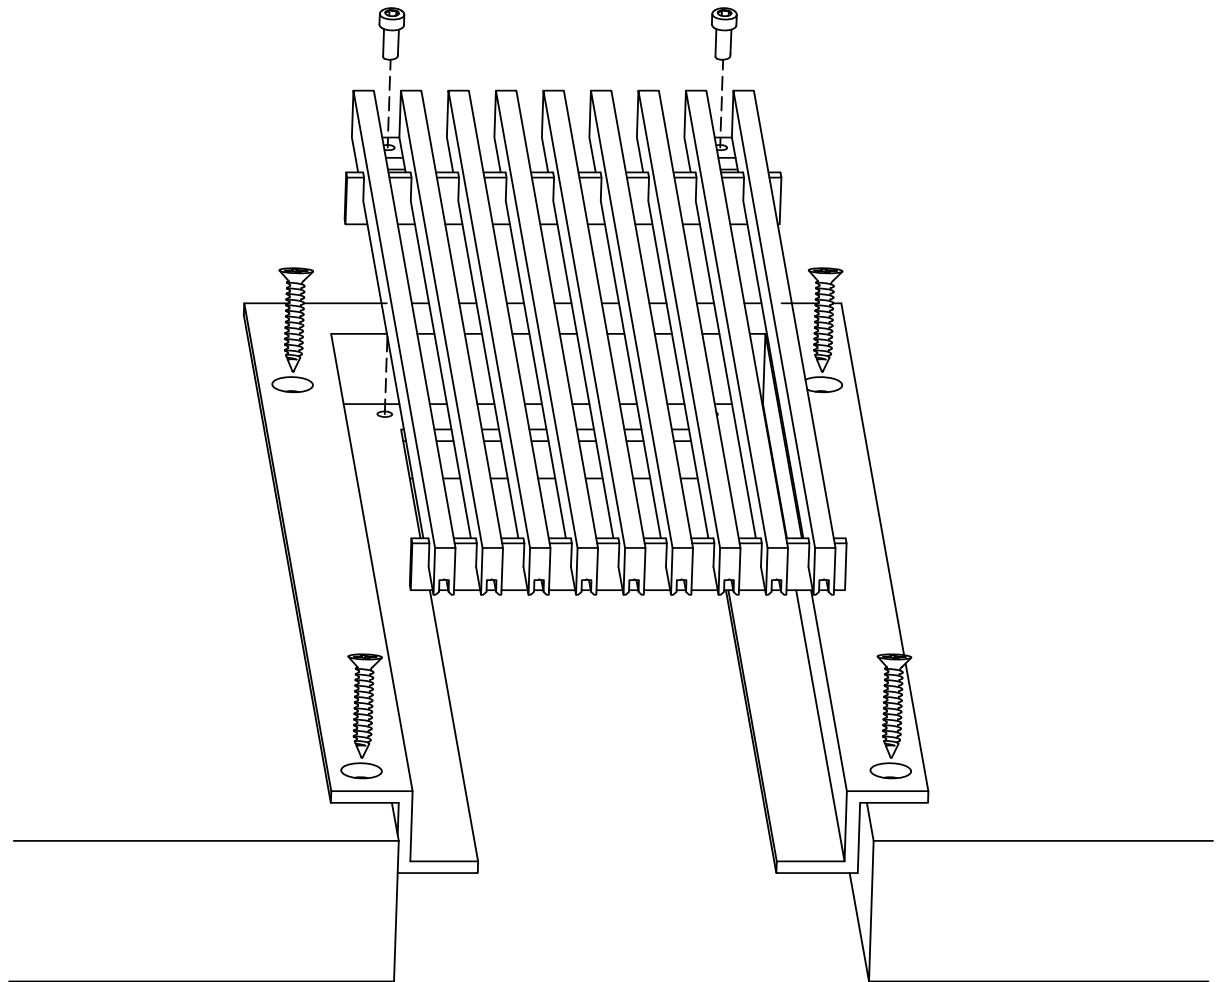

## Installation Detail # 16

WITH COUNTERSUNK  
MOUNTING HOLES -  
REMOVABLE CORE

AAG Tip: Excellent choice when  
access is important.

*Used for multiple applications:*

- Ceiling
- Wall

*AAG provides mounting fasteners with matching finish.*

SECTION NAME: AAG110 C Frame

TITLE: Installation Detail # 16

DRAWN BY: AAG

DRAWING #: 16-1

DATE: 11-30-18

SCALE: Not To Scale

**Advanced Architectural Grilleworks**

149 Denton Avenue, New Hyde Park, NY 11040