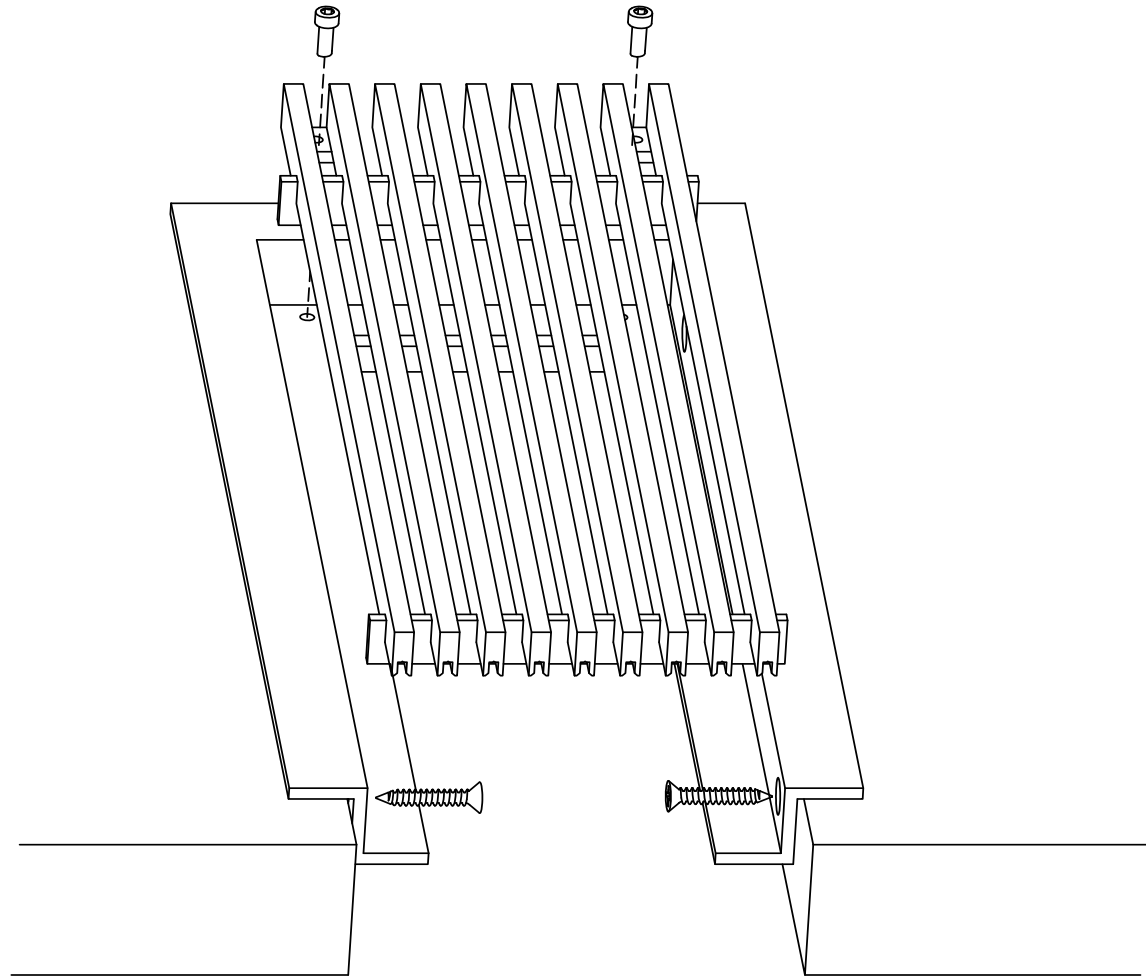

ADVANCED ARCHITECTURAL GRILLEWORKS

Creating Artistry in Architectural Grilles & Metal

Installation Detail # 17

WITH CONCEALED
MOUNTING HOLES -
REMOVABLE CORE

*AAG Tip: Excellent choice when
access is important.*

*Always with removable core - C Frame with concealed,
countersunk mounting holes on the inside of frame for
fastening to the opening.
Used for wall and ceiling applications.
AAG provides mounting fasteners with a matching finish.*

SECTION NAME: AAG110 C Frame

TITLE: Installation Detail # 17

DRAWN BY: AAG

DRAWING #: 17-1

DATE: 11-30-18

SCALE: Not To Scale

Advanced Architectural Grilleworks

149 Denton Avenue, New Hyde Park, NY 11040