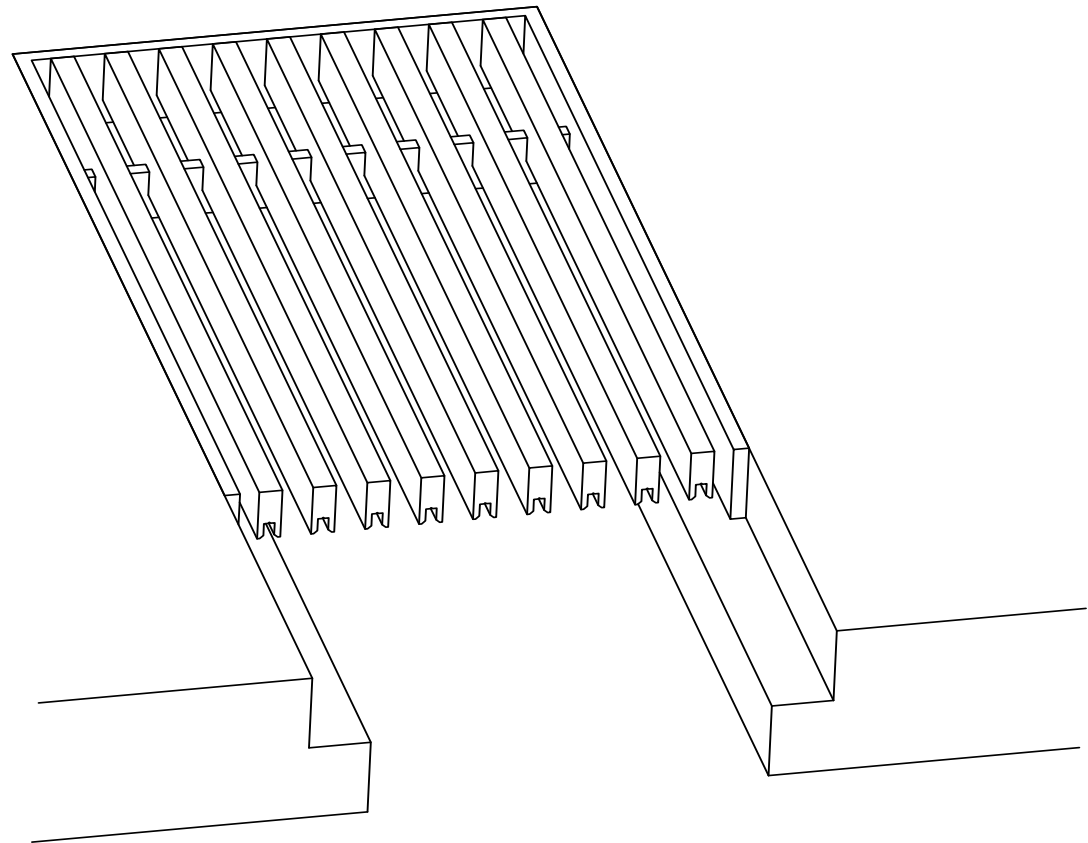

# ADVANCED ARCHITECTURAL GRILLEWORKS

*Creating Artistry in Architectural Grilles & Metal*

Installation Detail # 18

BAND FRAME DROP IN

*Used for multiple applications:*

- Enclosures
- Millwork
- Fin tube openings

SECTION NAME: AAG110 Band Frame

TITLE: Installation Detail # 18

DRAWN BY: AAG

DRAWING #: 18-1

DATE: 11-30-18

SCALE: Not To Scale

**Advanced Architectural Grilleworks**

149 Denton Avenue, New Hyde Park, NY 11040