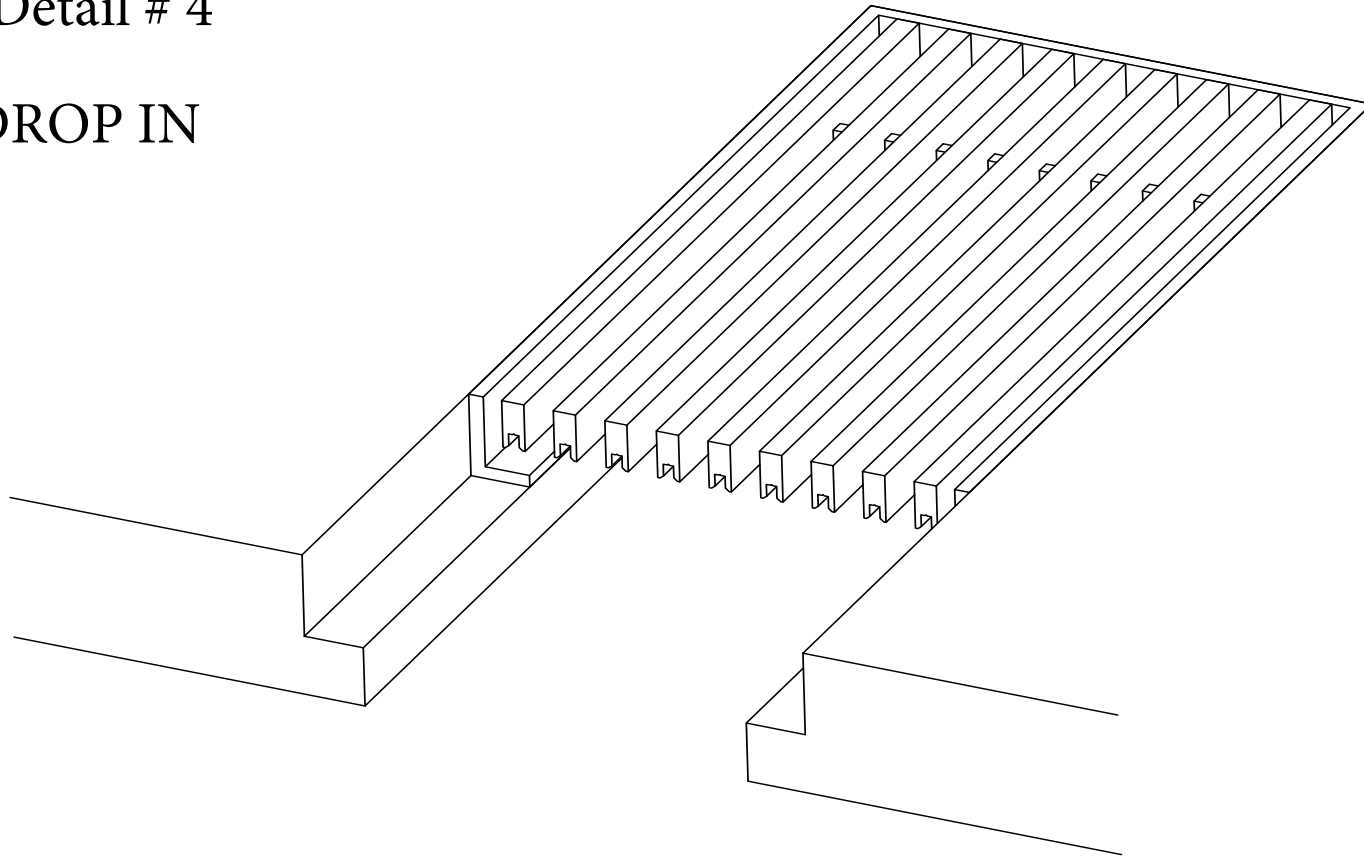

ADVANCED ARCHITECTURAL GRILLEWORKS

Creating Artistry in Architectural Grilles & Metal

Installation Detail # 4

A FRAME DROP IN

Used for multiple applications:

- Enclosures
- Floor vents
- Fin tube openings
- Millwork
- Counter-tops

SECTION NAME: AAG110 A Frame

TITLE: Installation Detail # 4

DRAWN BY: AAG

DRAWING #: 04-1

DATE: 11-30-18

SCALE: Not To Scale

Advanced Architectural Grilleworks

149 Denton Avenue, New Hyde Park, NY 11040