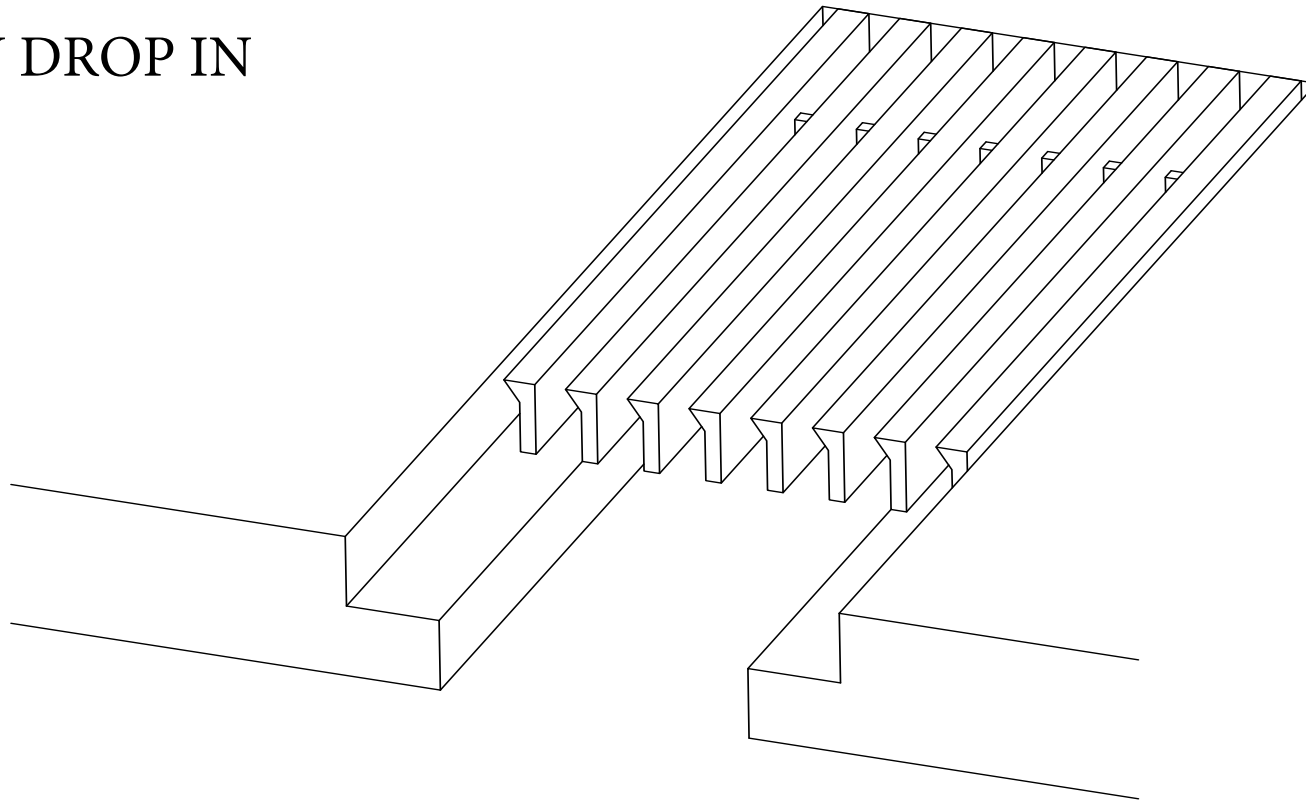

ADVANCED ARCHITECTURAL GRILLEWORKS

Creating Artistry in Architectural Grilles & Metal

Installation Detail # 1

CORE ONLY DROP IN

Drop in core which can be used for multiple applications where either blocking, wood work, angle or support is in place for the core to rest upon. Used on sills, radiators and enclosure covers.

SECTION NAME: AAG220 Core Only

TITLE: Installation Detail # 1

DRAWN BY: AAG

DRAWING #: 01-1

DATE: 11-30-18

SCALE: Not To Scale

Advanced Architectural Grilleworks

149 Denton Avenue, New Hyde Park, NY 11040