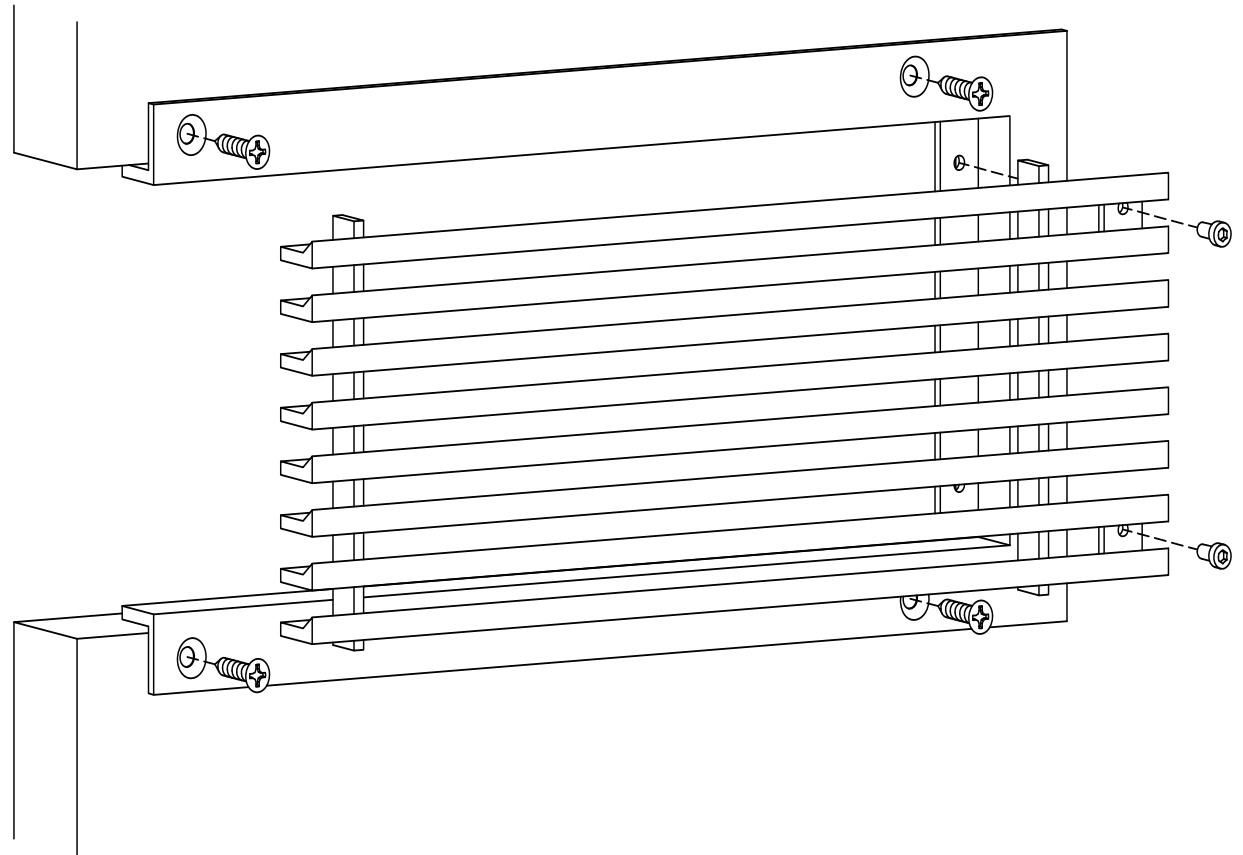

## Installation Detail # 10

WITH COUNTERSUNK  
MOUNTING HOLES -  
REMOVABLE CORE

AAG Tip: Excellent choice when  
access is important.

*Always with removable core - B Frame with countersunk mounting holes on the frame surface for fastening to the opening.  
Used for wall, ceiling and door applications.  
AAG provides mounting fasteners with a matching finish.*

SECTION NAME: AAG220 B Frame

TITLE: Installation Detail # 10

DRAWN BY: AAG

DRAWING #: 10-1

DATE: 11-30-18

SCALE: Not To Scale

**Advanced Architectural Grilleworks**

149 Denton Avenue, New Hyde Park, NY 11040