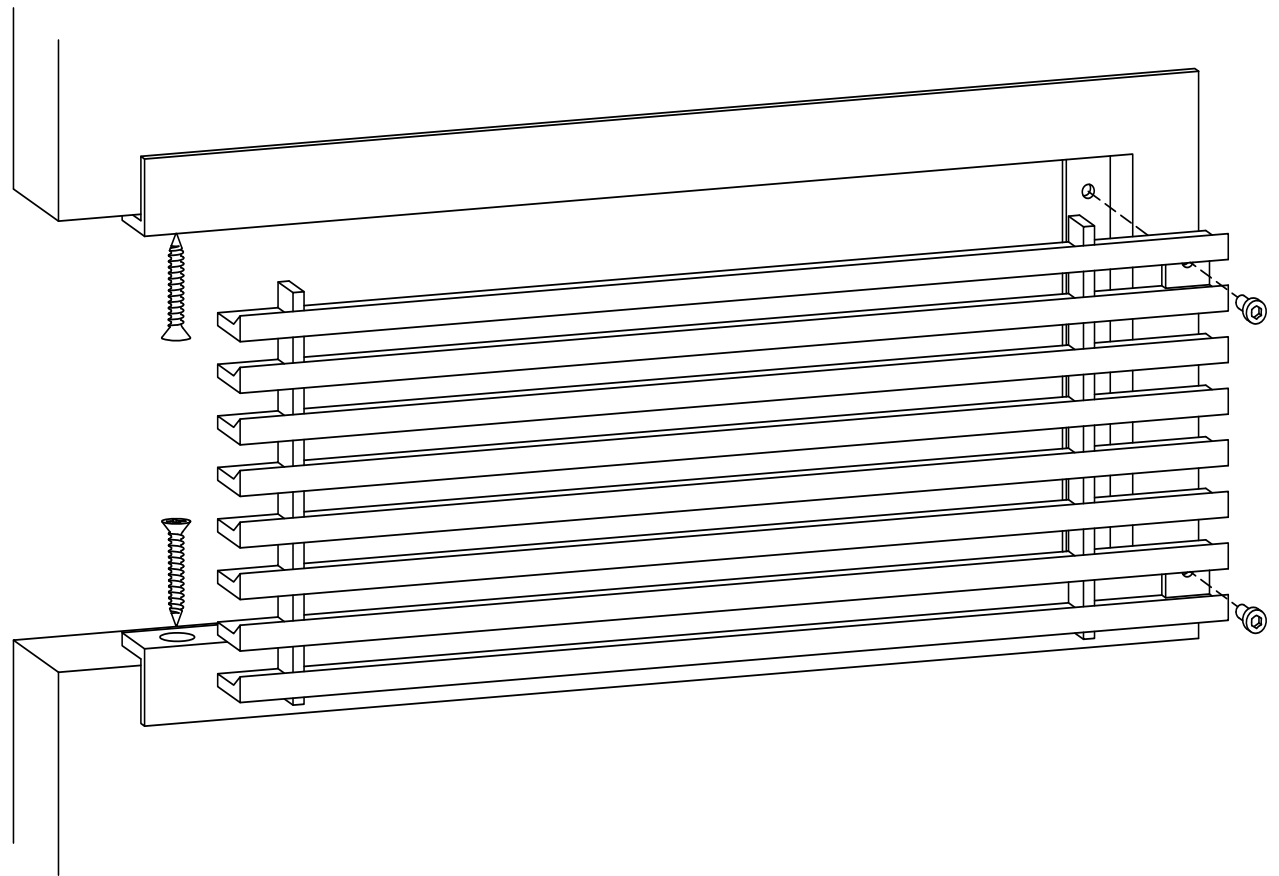

ADVANCED ARCHITECTURAL GRILLEWORKS

Creating Artistry in Architectural Grilles & Metal

Installation Detail # 11

WITH CONCEALED
MOUNTING HOLES -
REMOVABLE CORE

*AAG Tip: Excellent choice when
access is important.*

*Always with removable core - B Frame with concealed, countersunk mounting holes on the inside of frame for fastening to the opening.
Used for wall and ceiling applications.
AAG provides mounting fasteners with a matching finish.*

SECTION NAME: AAG220 B Frame

TITLE: Installation Detail # 11

DRAWN BY: AAG

DRAWING #: 11-1

DATE: 11-30-18

SCALE: Not To Scale

Advanced Architectural Grilleworks

149 Denton Avenue, New Hyde Park, NY 11040