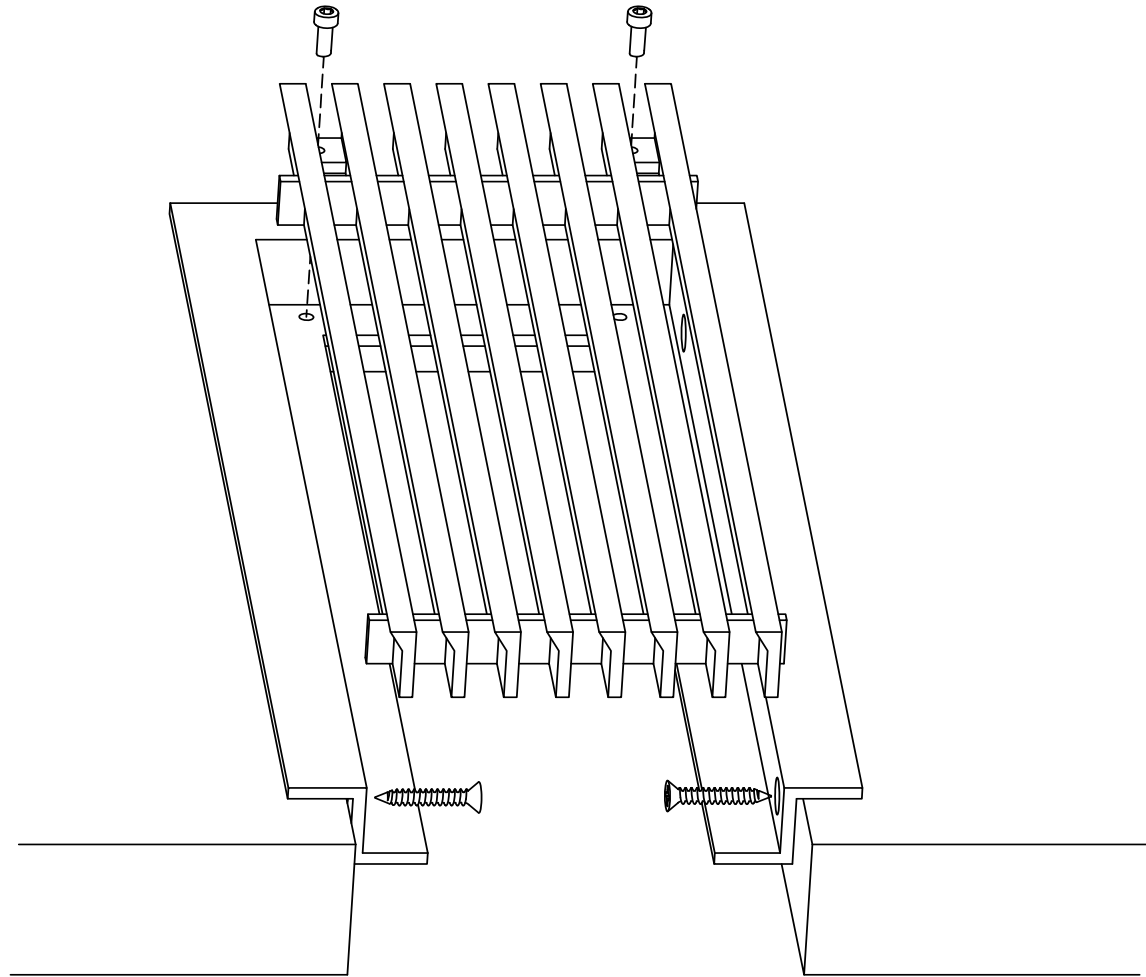

## Installation Detail # 17

WITH CONCEALED  
MOUNTING HOLES -  
REMOVABLE CORE

AAG Tip: Excellent choice when  
access is important.

*Always with removable core - C Frame with concealed, countersunk mounting holes on the inside of frame for fastening to the opening.  
Used for wall and ceiling applications.  
AAG provides mounting fasteners with a matching finish.*

SECTION NAME: AAG220 C Frame

TITLE: Installation Detail # 17

DRAWN BY: AAG

DRAWING #: 17-1

DATE: 11-30-18

SCALE: Not To Scale

**Advanced Architectural Grilleworks**

149 Denton Avenue, New Hyde Park, NY 11040