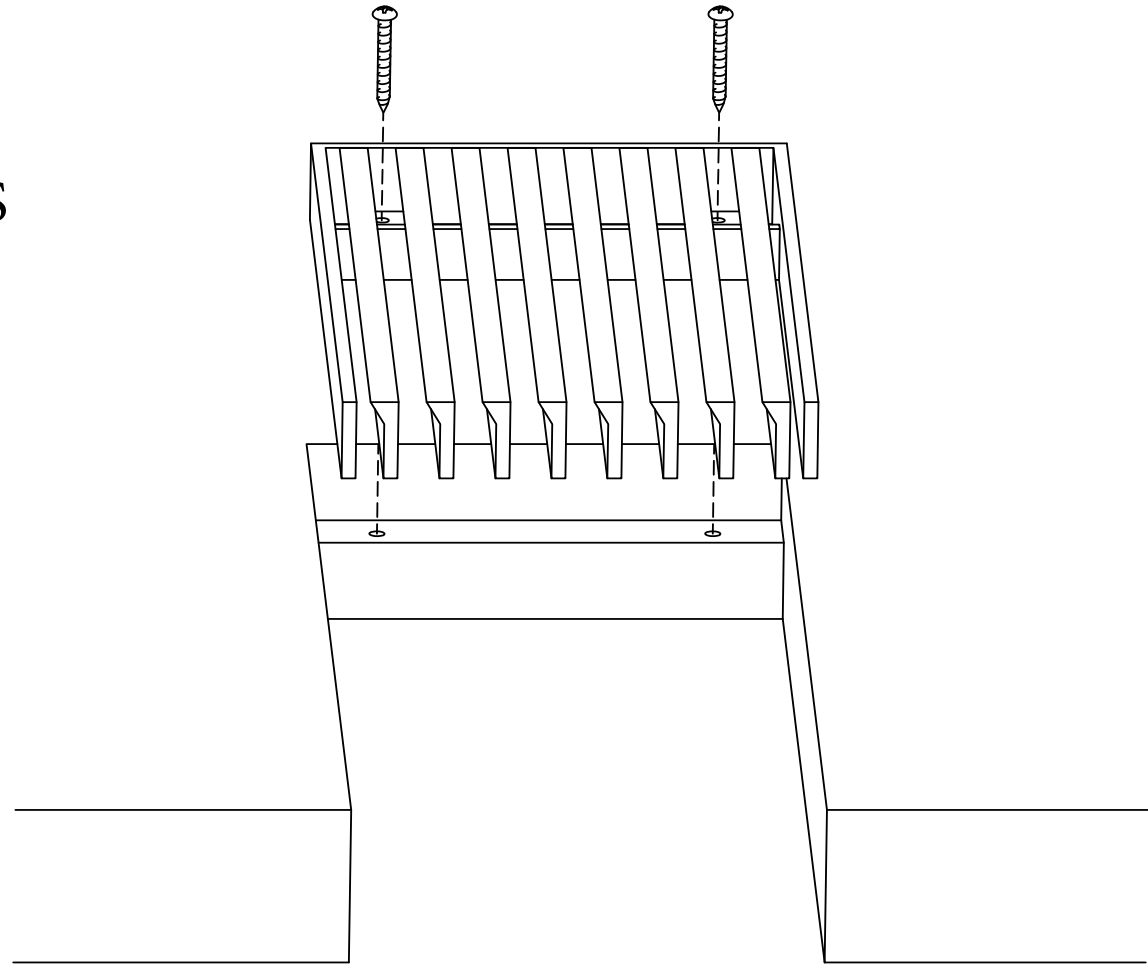

ADVANCED ARCHITECTURAL GRILLEWORKS

Creating Artistry in Architectural Grilles & Metal

Installation Detail # 19

WITH MOUNTING TABS

Used for multiple applications:

- Ceiling
- Wall

AAG provides mounting fasteners with matching finish.

SECTION NAME: AAG220 Band Frame

TITLE: Installation Detail # 19

DRAWN BY: AAG

DRAWING #: 19-1

DATE: 11-30-18

SCALE: Not To Scale

Advanced Architectural Grilleworks

149 Denton Avenue, New Hyde Park, NY 11040