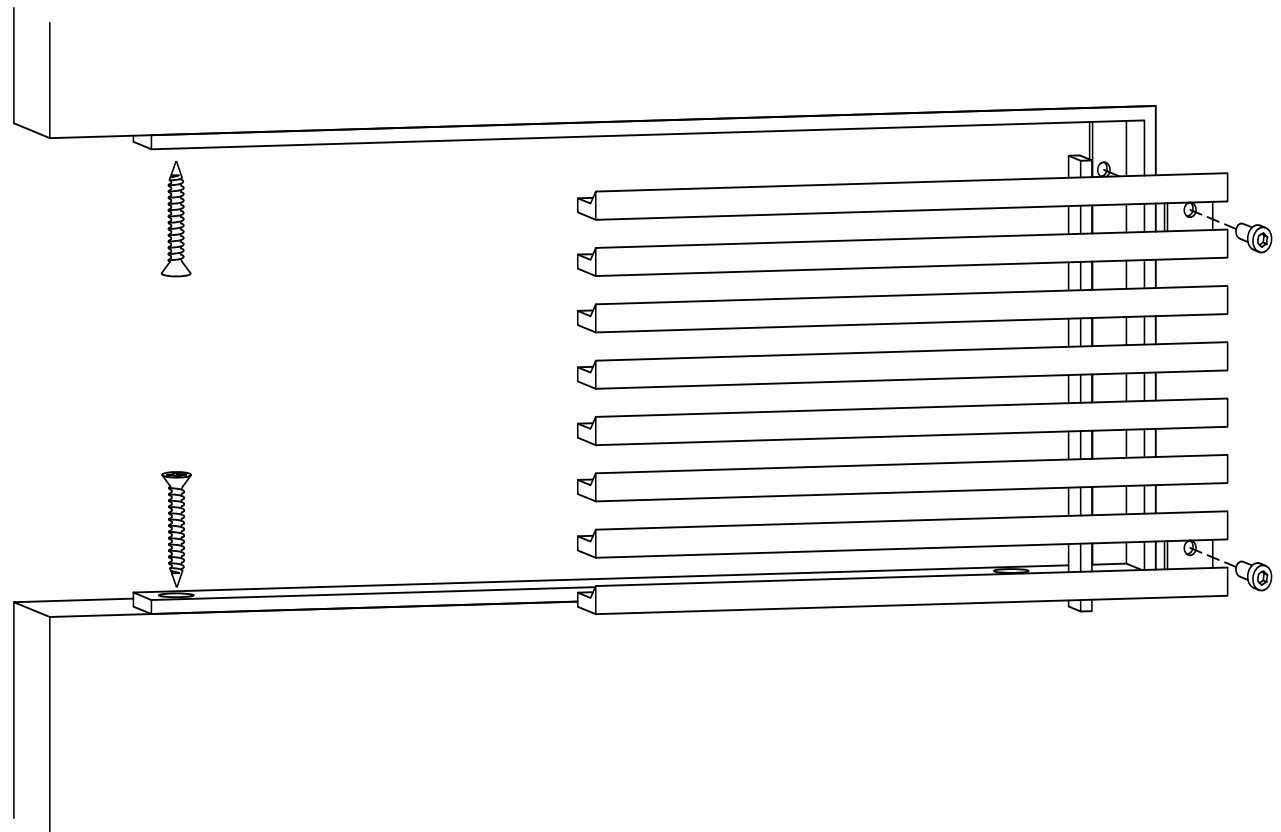

ADVANCED ARCHITECTURAL GRILLEWORKS

Creating Artistry in Architectural Grilles & Metal

Installation Detail # 20

WITH CONCEALED
MOUNTING HOLES -
REMOVABLE CORE

AAG Tip: Excellent choice when access is important.

Always with removable core – Band Frame with concealed, countersunk mounting holes on the inside of frame for fastening to the opening. Used for wall and ceiling applications. AAG provides mounting fasteners with a matching finish.

SECTION NAME: AAG220 Band Frame

TITLE: Installation Detail # 20

DRAWN BY: AAG

DRAWING #: 20-1

DATE: 11-30-18

SCALE: Not To Scale

Advanced Architectural Grilleworks

149 Denton Avenue, New Hyde Park, NY 11040