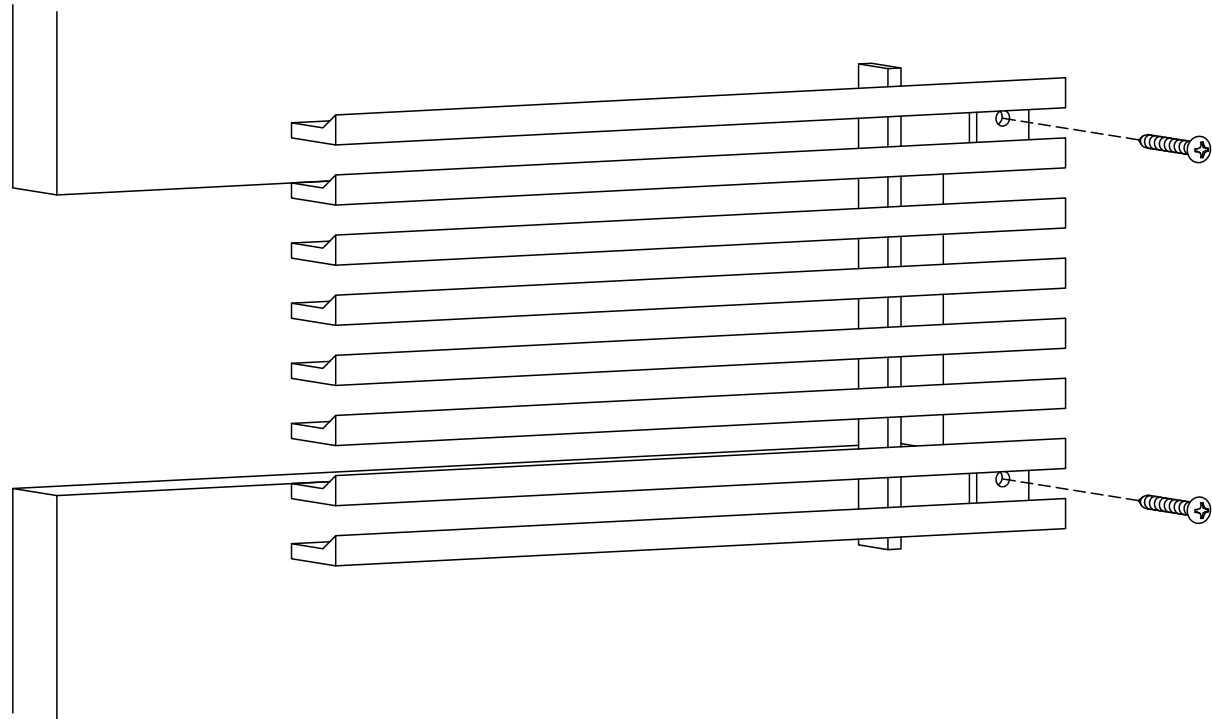

ADVANCED ARCHITECTURAL GRILLEWORKS

Creating Artistry in Architectural Grilles & Metal

Installation Detail # 3

WITH MOUNTING TABS - SURFACE MOUNT

Used for multiple applications:

- Toe kicks
- Wall cladding
- Doors
- Other decorative purposes

AAG provides mounting fasteners with a matching finish.

SECTION NAME: AAG220 Core Only

TITLE: Installation Detail # 3

DRAWN BY: AAG

DRAWING #: 03-1

DATE: 11-30-18

SCALE: Not To Scale

Advanced Architectural Grilleworks