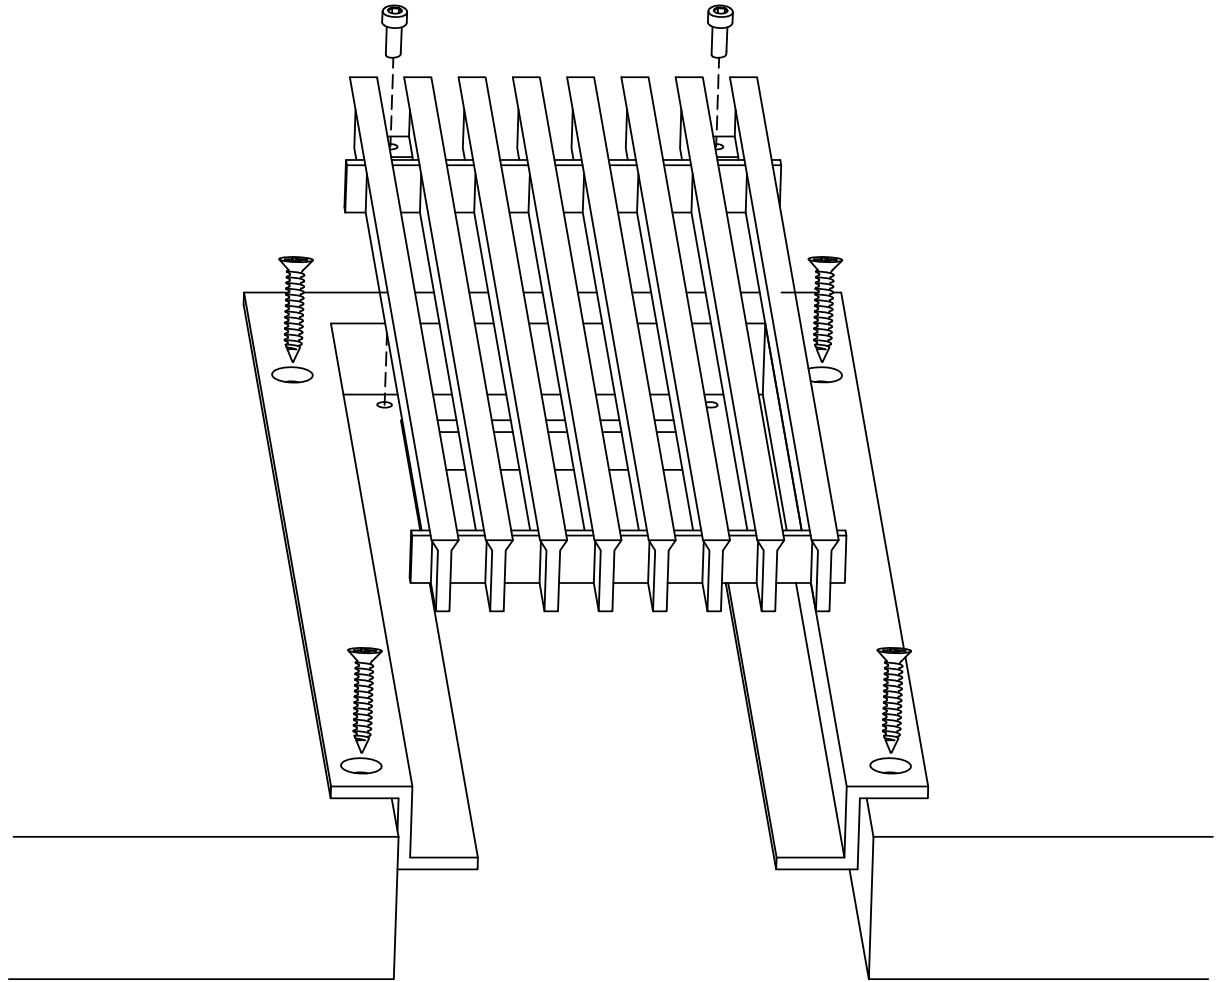

ADVANCED ARCHITECTURAL GRILLEWORKS

Creating Artistry in Architectural Grilles & Metal

Installation Detail # 16

WITH COUNTERSUNK
MOUNTING HOLES -
REMOVABLE CORE

AAG Tip: Excellent choice when
access is important.

Used for multiple applications:

- Ceiling
- Wall

AAG provides mounting fasteners with matching finish.

SECTION NAME: AAG330 C Frame

TITLE: Installation Detail # 16

DRAWN BY: AAG

DRAWING #: 16-1

DATE: 11-30-18