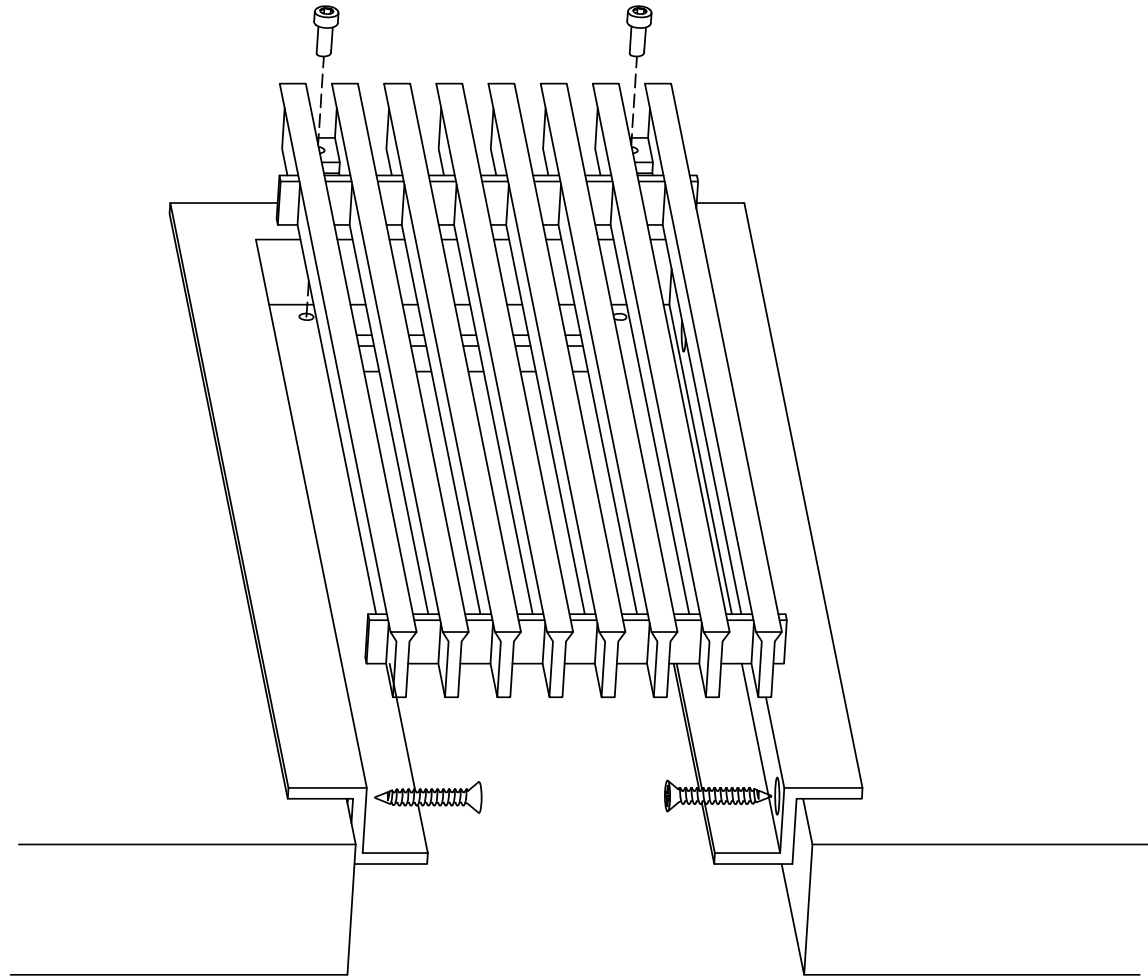

## Installation Detail # 17

WITH CONCEALED  
MOUNTING HOLES -  
REMOVABLE CORE

*AAG Tip: Excellent choice when  
access is important.*

*Always with removable core - C Frame with concealed,  
countersunk mounting holes on the inside of frame for  
fastening to the opening.  
Used for wall and ceiling applications.  
AAG provides mounting fasteners with a matching finish.*

SECTION NAME: AAG330 C Frame

TITLE: Installation Detail # 17

DRAWN BY: AAG

DRAWING #: 17-1

DATE: 11-30-18

SCALE: Not To Scale

**Advanced Architectural Grilleworks**

149 Denton Avenue, New Hyde Park, NY 11040