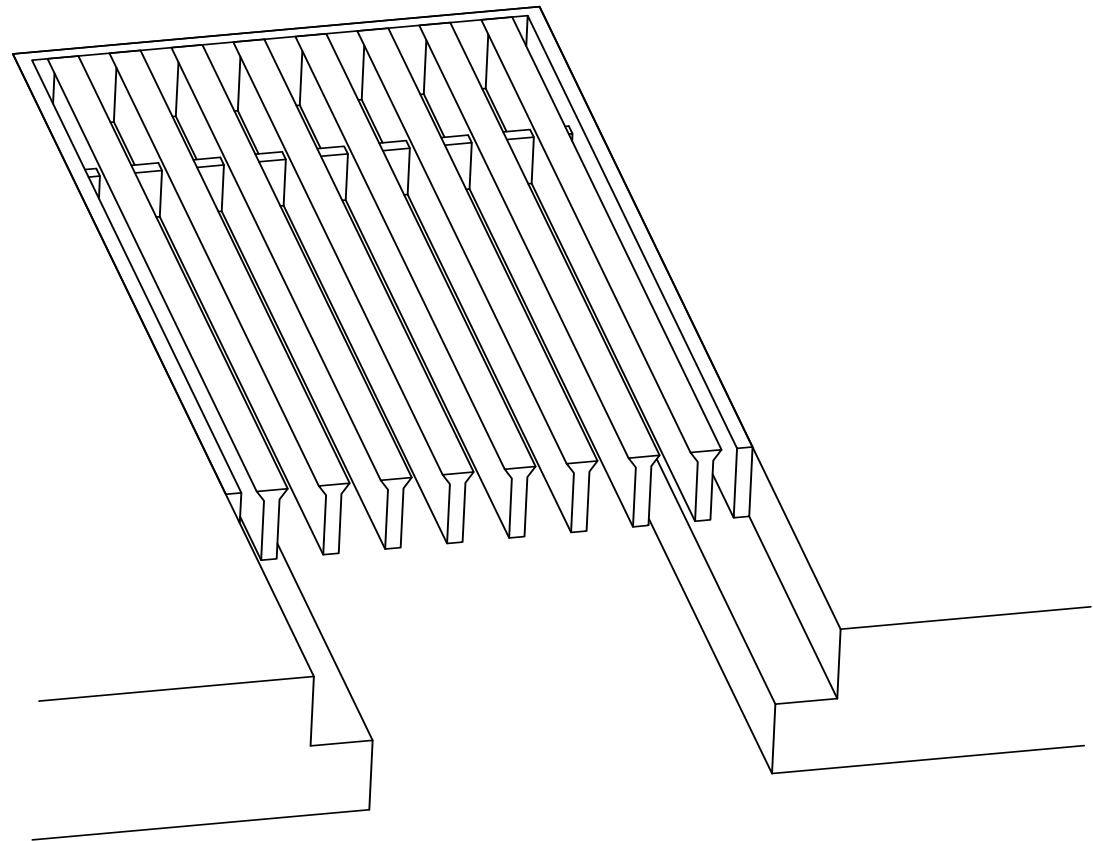

ADVANCED ARCHITECTURAL GRILLEWORKS

Creating Artistry in Architectural Grilles & Metal

Installation Detail # 18

BAND FRAME DROP IN

Used for multiple applications:

- Enclosures
- Millwork
- Fin tube openings

SECTION NAME: AAG330 Band Frame

TITLE: Installation Detail # 18

DRAWN BY: AAG

DRAWING #: 18-1

DATE: 11-30-18

SCALE: Not To Scale

Advanced Architectural Grilleworks

149 Denton Avenue, New Hyde Park, NY 11040