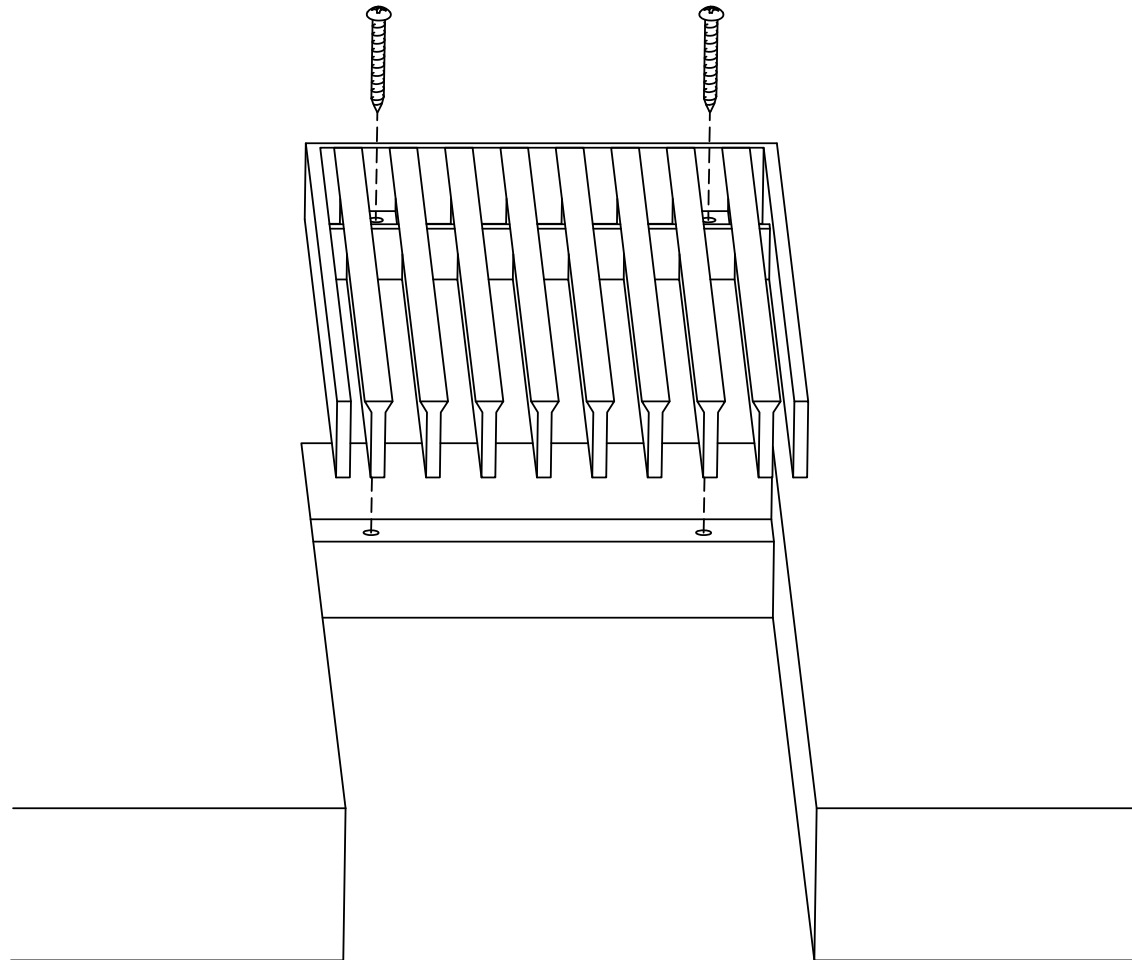

ADVANCED ARCHITECTURAL GRILLEWORKS

Creating Artistry in Architectural Grilles & Metal

Installation Detail # 19

WITH MOUNTING TABS

Used for multiple applications:

- Ceiling
- Wall

AAG provides mounting fasteners with matching finish.

SECTION NAME: AAG330 Band Frame

TITLE: Installation Detail # 19

DRAWN BY: AAG

DRAWING #: 19-1

DATE: 11-30-18

SCALE: Not To Scale

Advanced Architectural Grilleworks

149 Denton Avenue, New Hyde Park, NY 11040