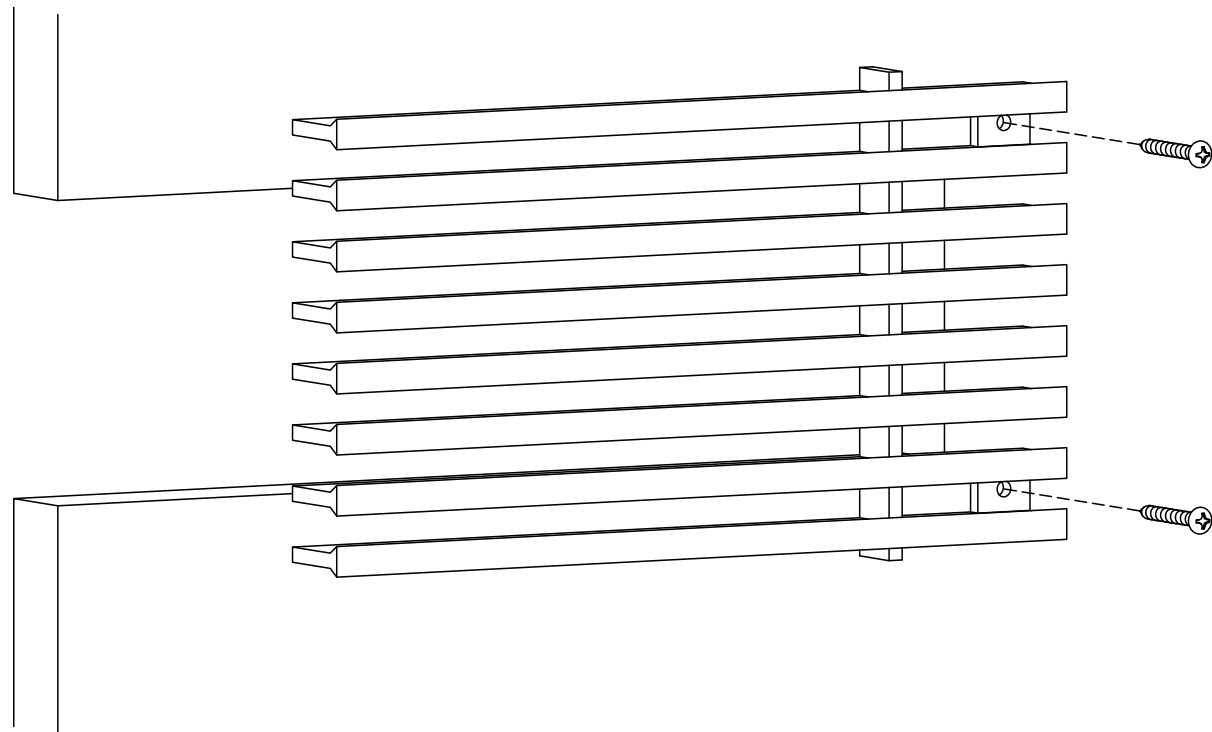

## Installation Detail # 3

### WITH MOUNTING TABS - SURFACE MOUNT

**Used for multiple applications:**

- Toe kicks
- Wall cladding
- Doors
- Other decorative purposes

*AAG provides mounting fasteners with a matching finish.*

SECTION NAME: AAG330 Core Only