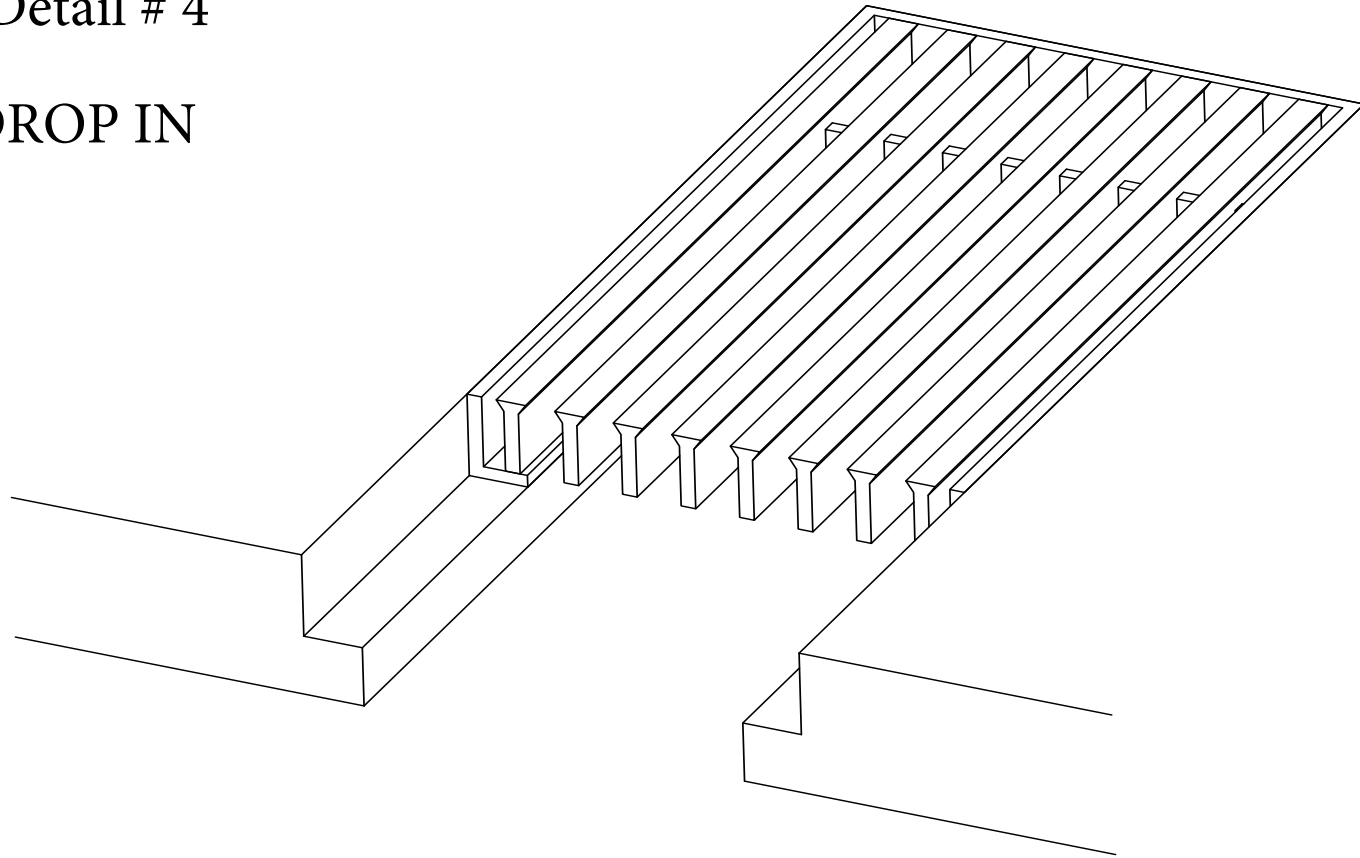

ADVANCED ARCHITECTURAL GRILLEWORKS

Creating Artistry in Architectural Grilles & Metal

Installation Detail # 4

A FRAME DROP IN

Used for multiple applications:

- Enclosures
- Floor vents
- Fin tube openings
- Millwork
- Counter-tops

SECTION NAME: AAG330 A Frame

TITLE: Installation Detail # 4

DRAWN BY: AAG

DRAWING #: 04-1

DATE: 11-30-18

SCALE: Not To Scale

Advanced Architectural Grilleworks

149 Denton Avenue, New Hyde Park, NY 11040