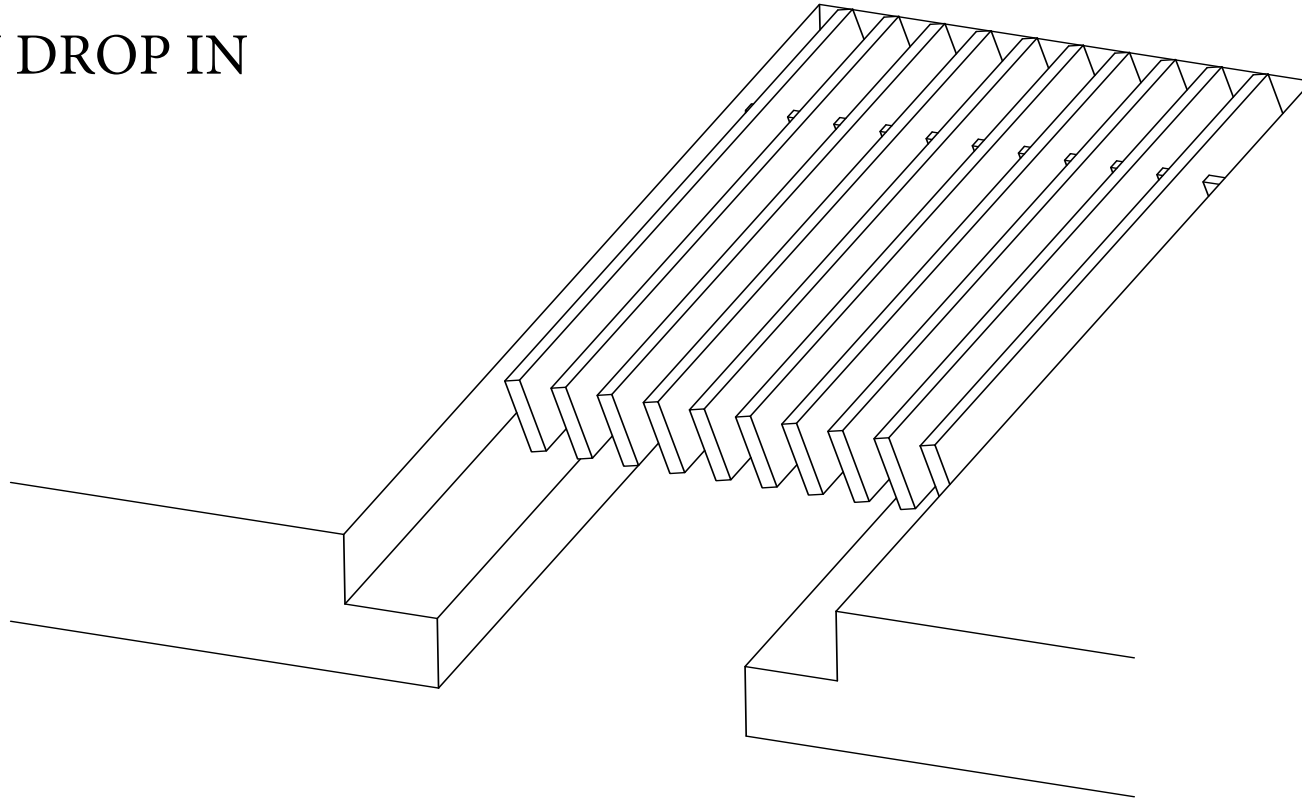

ADVANCED ARCHITECTURAL GRILLEWORKS

Creating Artistry in Architectural Grilles & Metal

Installation Detail # 1

CORE ONLY DROP IN

Drop in core which can be used for multiple applications where either blocking, wood work, angle or support is in place for the core to rest upon. Used on sills, radiators and enclosure covers.

SECTION NAME: AAG400 Core Only	
TITLE: Installation Detail # 1	
DRAWN BY: AAG	DRAWING #: 01-1
DATE: 11-30-18	SCALE: Not To Scale

Advanced Architectural Grilleworks
149 Denton Avenue, New Hyde Park, NY 11040
Voice: 516-488-0628
Email: sales@agrilles.com