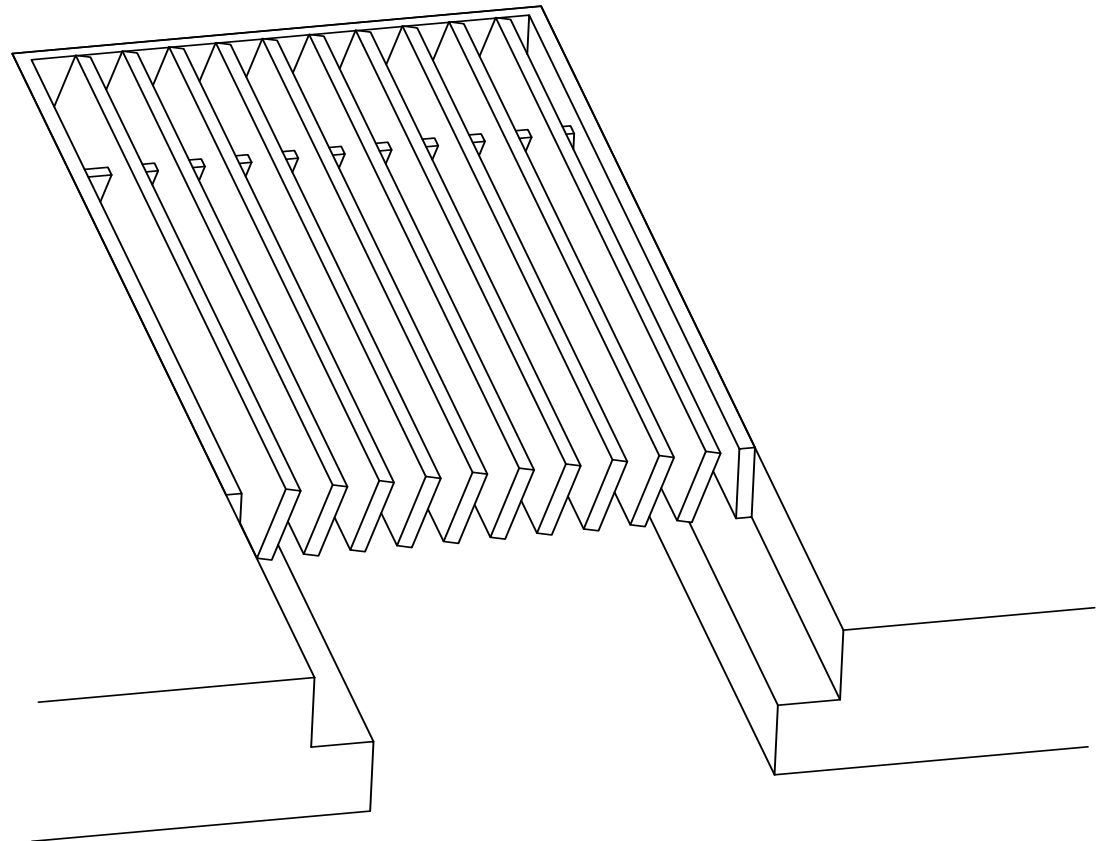

ADVANCED ARCHITECTURAL GRILLEWORKS

Creating Artistry in Architectural Grilles & Metal

Installation Detail # 18

BAND FRAME DROP IN

Used for multiple applications:

- Enclosures
- Millwork
- Fin tube openings

SECTION NAME: AAG400 Band Frame

TITLE: Installation Detail # 18

DRAWN BY: AAG

DRAWING #: 18-1

DATE: 11-30-18

SCALE: Not To Scale

Advanced Architectural Grilleworks

149 Denton Avenue, New Hyde Park, NY 11040