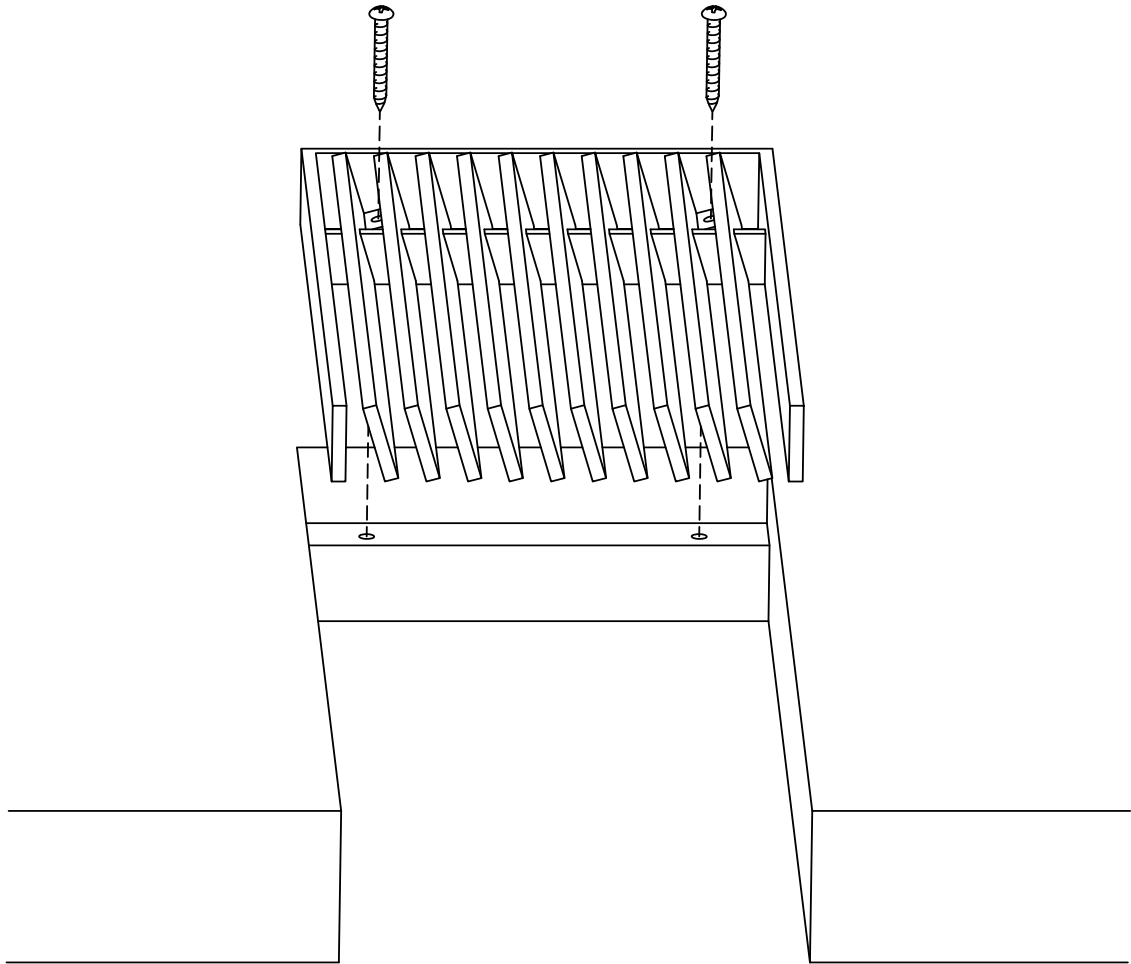

# ADVANCED ARCHITECTURAL GRILLEWORKS

*Creating Artistry in Architectural Grilles & Metal*

Installation Detail # 19

WITH MOUNTING TABS

*Used for multiple applications:*

- Ceiling
- Wall

*AAG provides mounting fasteners with matching finish.*

SECTION NAME: AAG400 Band Frame

TITLE: Installation Detail # 19

DRAWN BY: AAG

DRAWING #: 19-1

DATE: 11-30-18

SCALE: Not To Scale

**Advanced Architectural Grilleworks**

149 Denton Avenue, New Hyde Park, NY 11040