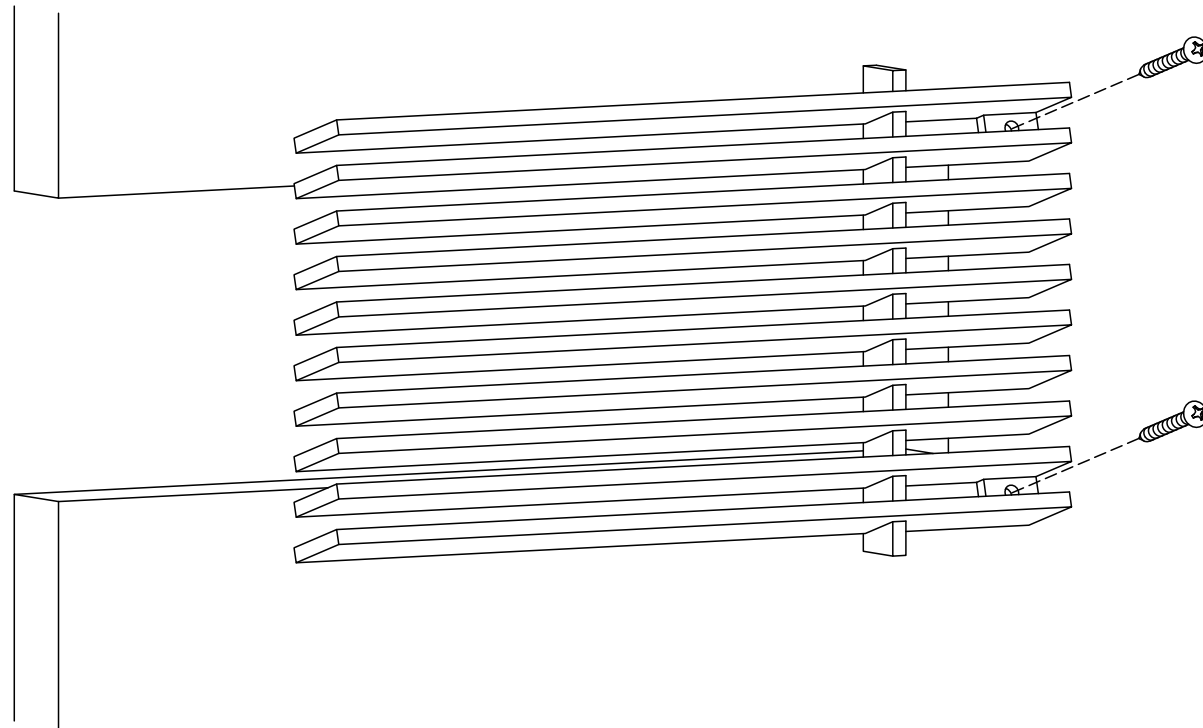

ADVANCED ARCHITECTURAL GRILLEWORKS

Creating Artistry in Architectural Grilles & Metal

Installation Detail # 3

WITH MOUNTING TABS - SURFACE MOUNT

Used for multiple applications:

- Toe kicks
- Wall cladding
- Doors
- Other decorative purposes

AAG provides mounting fasteners with a matching finish.

SECTION NAME: AAG400 Core Only

TITLE: Installation Detail # 3

DRAWN BY: AAG

DRAWING #: 03-1

DATE: 11-30-18

SCALE: Not To Scale

Advanced Architectural Grilleworks