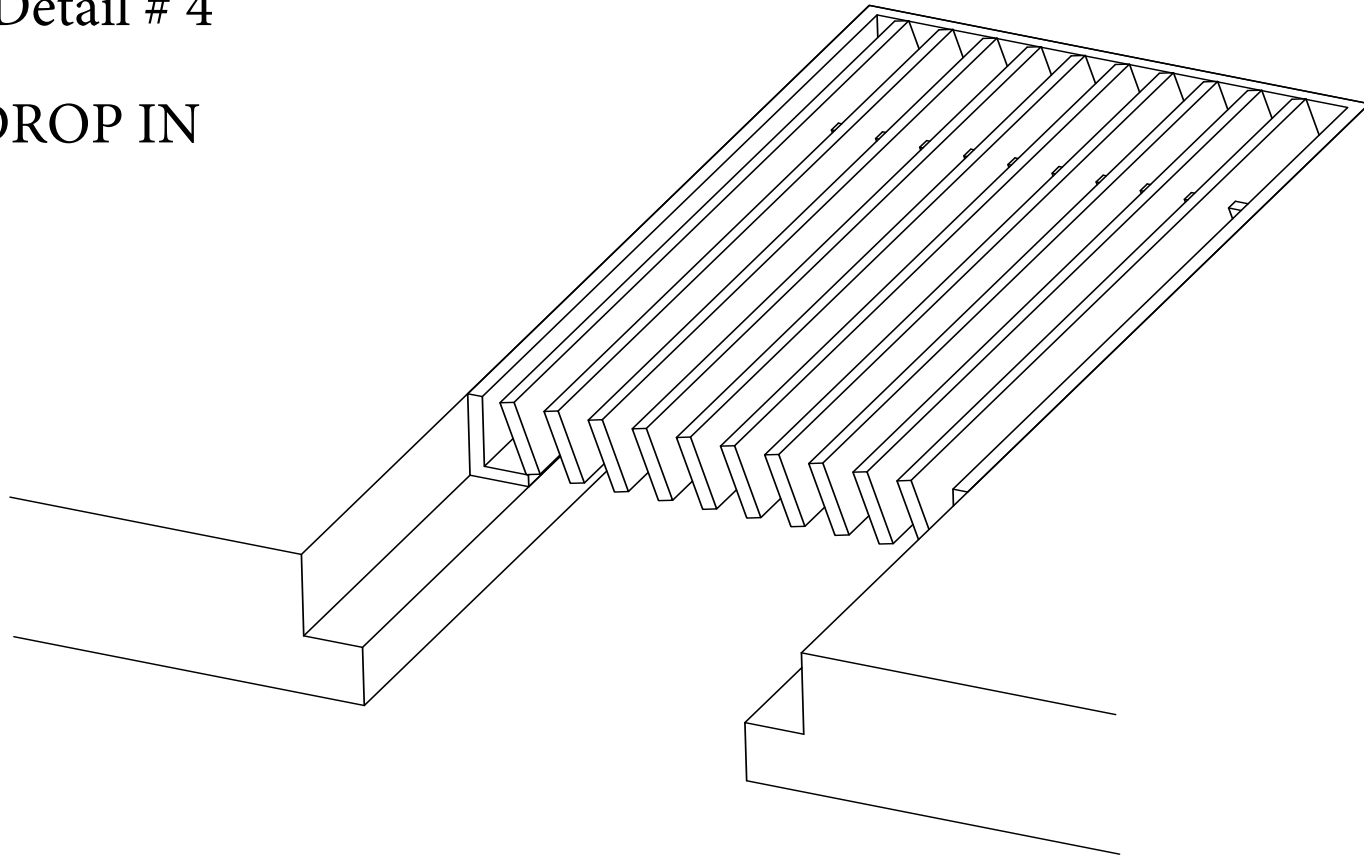

ADVANCED ARCHITECTURAL GRILLEWORKS

Creating Artistry in Architectural Grilles & Metal

Installation Detail # 4

A FRAME DROP IN

Used for multiple applications:

- Enclosures
- Floor vents
- Fin tube openings
- Millwork
- Counter-tops

SECTION NAME: AAG400 A Frame

TITLE: Installation Detail # 4

DRAWN BY: AAG

DRAWING #: 04-1

DATE: 11-30-18

SCALE: Not To Scale

Advanced Architectural Grilleworks

149 Denton Avenue, New Hyde Park, NY 11040