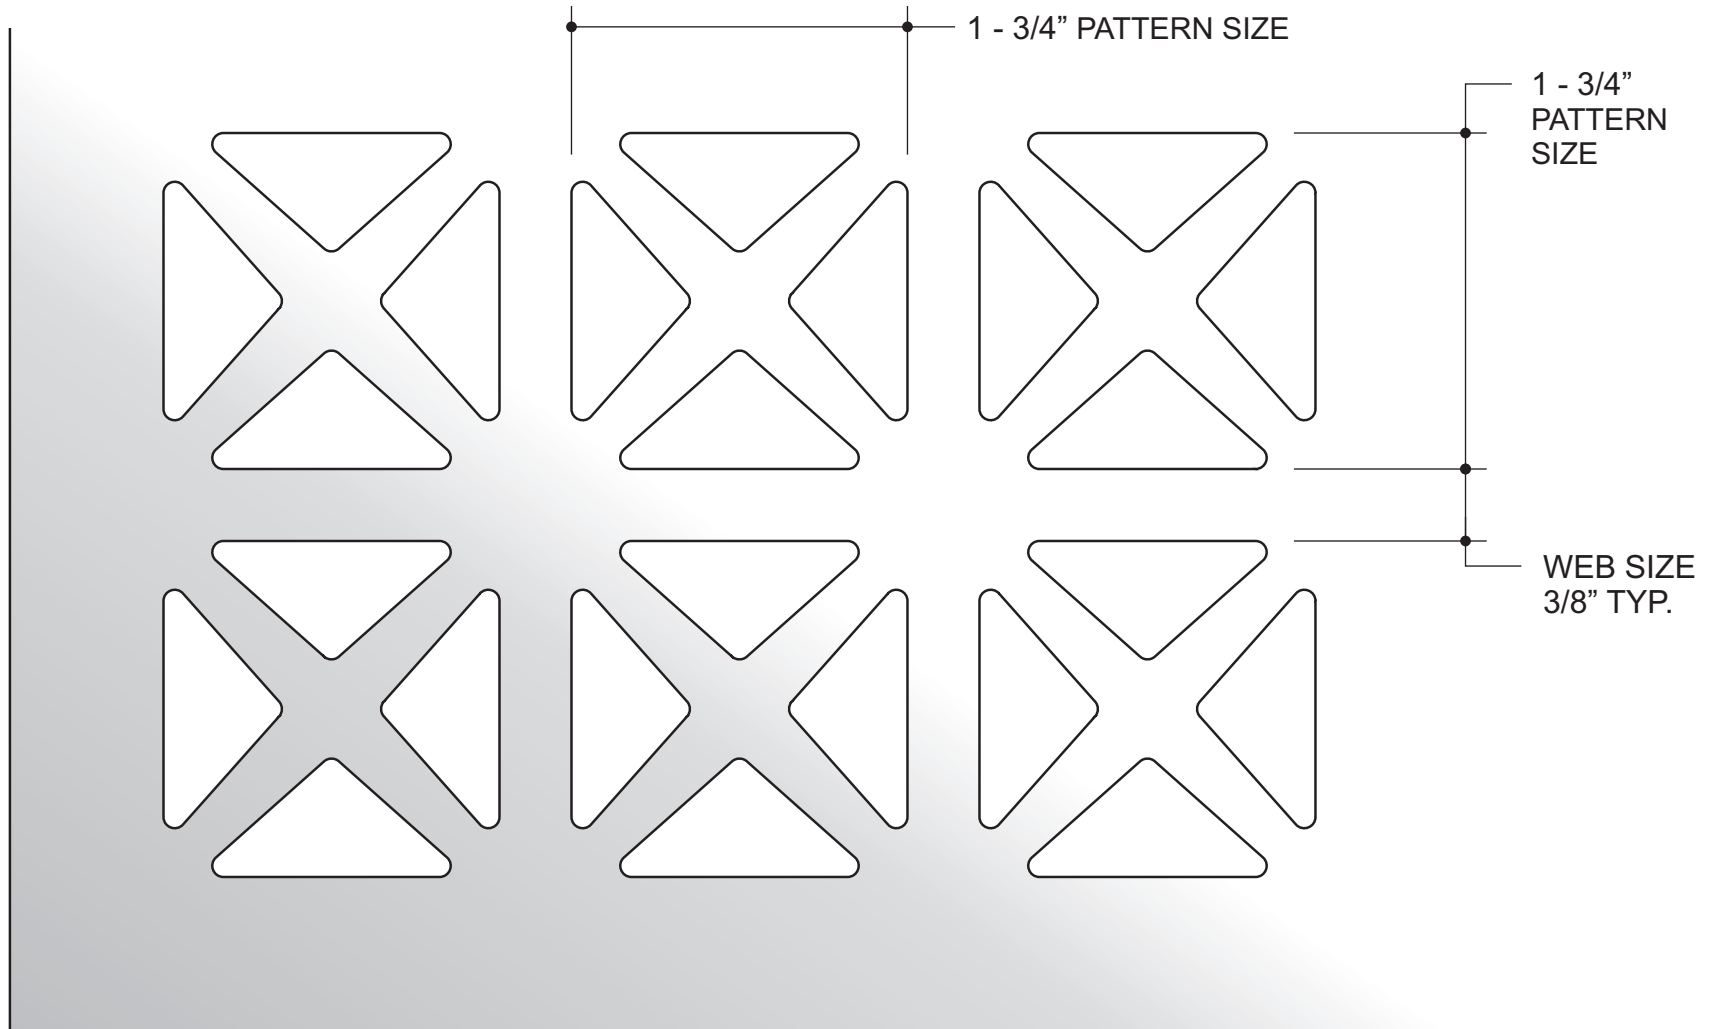

OPEN AREA = 39%

FORM # **AAG703-1750**

AAG703 MALTESE

1 - 3/4 INCH PATTERN SIZE - FULL SCALE

Custom
Architectural Grilles
& Metalwork

ADVANCED ARCH GRILLES

149 Denton Avenue, New Hyde Park, NY 11040
Voice: 516-488-0628 Fax: 516-488-0728
Email: sales@aagrilles.com

JOB #:

QUOTE #:

OPEN AREA = 36%

FORM #

AAG703-937

AAG703 MALTESE

15/16 INCH PATTERN SIZE - FULL SCALE

Custom
Architectural Grilles
& Metalwork