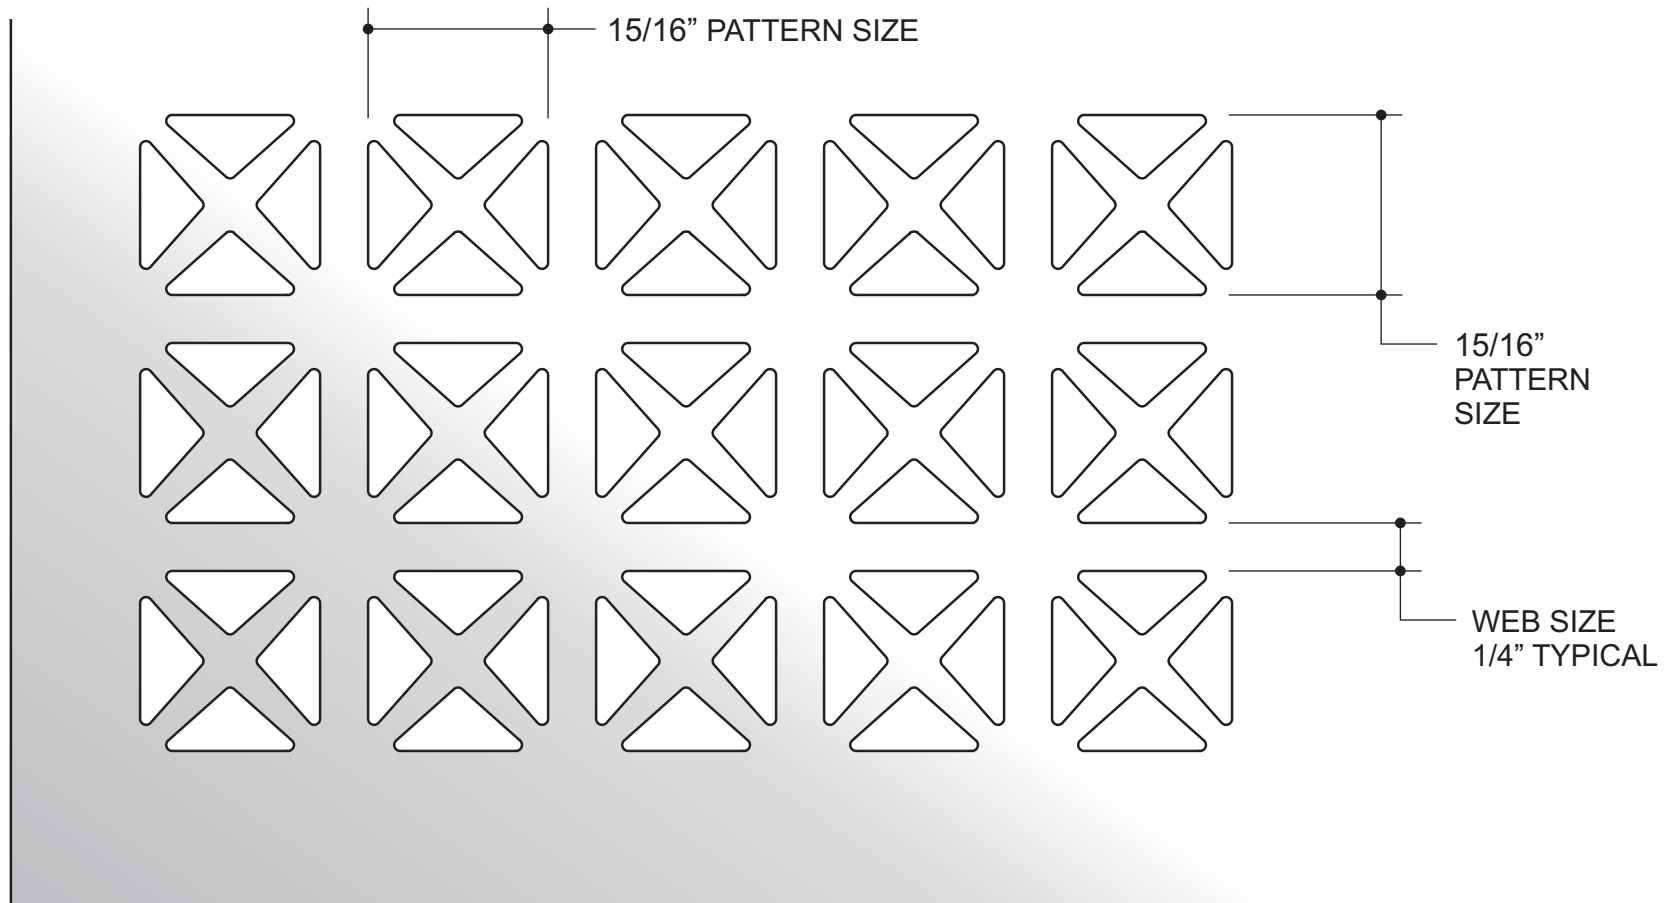

OPEN AREA = 39%

FORM # **AAG703-1750**

AAG703 MALTESE

1 - 3/4 INCH PATTERN SIZE - FULL SCALE

Custom
Architectural Grilles
& Metalwork

ADVANCED ARCH GRILLES

149 Denton Avenue, New Hyde Park, NY 11040
Voice: 516-488-0628 Fax: 516-488-0728
Email: sales@aagrilles.com

JOB #:

QUOTE #:

OPEN AREA = 36%

FORM #

AAG703-937

AAG703 MALTESE

15/16 INCH PATTERN SIZE - FULL SCALE

Custom
Architectural Grilles
& Metalwork