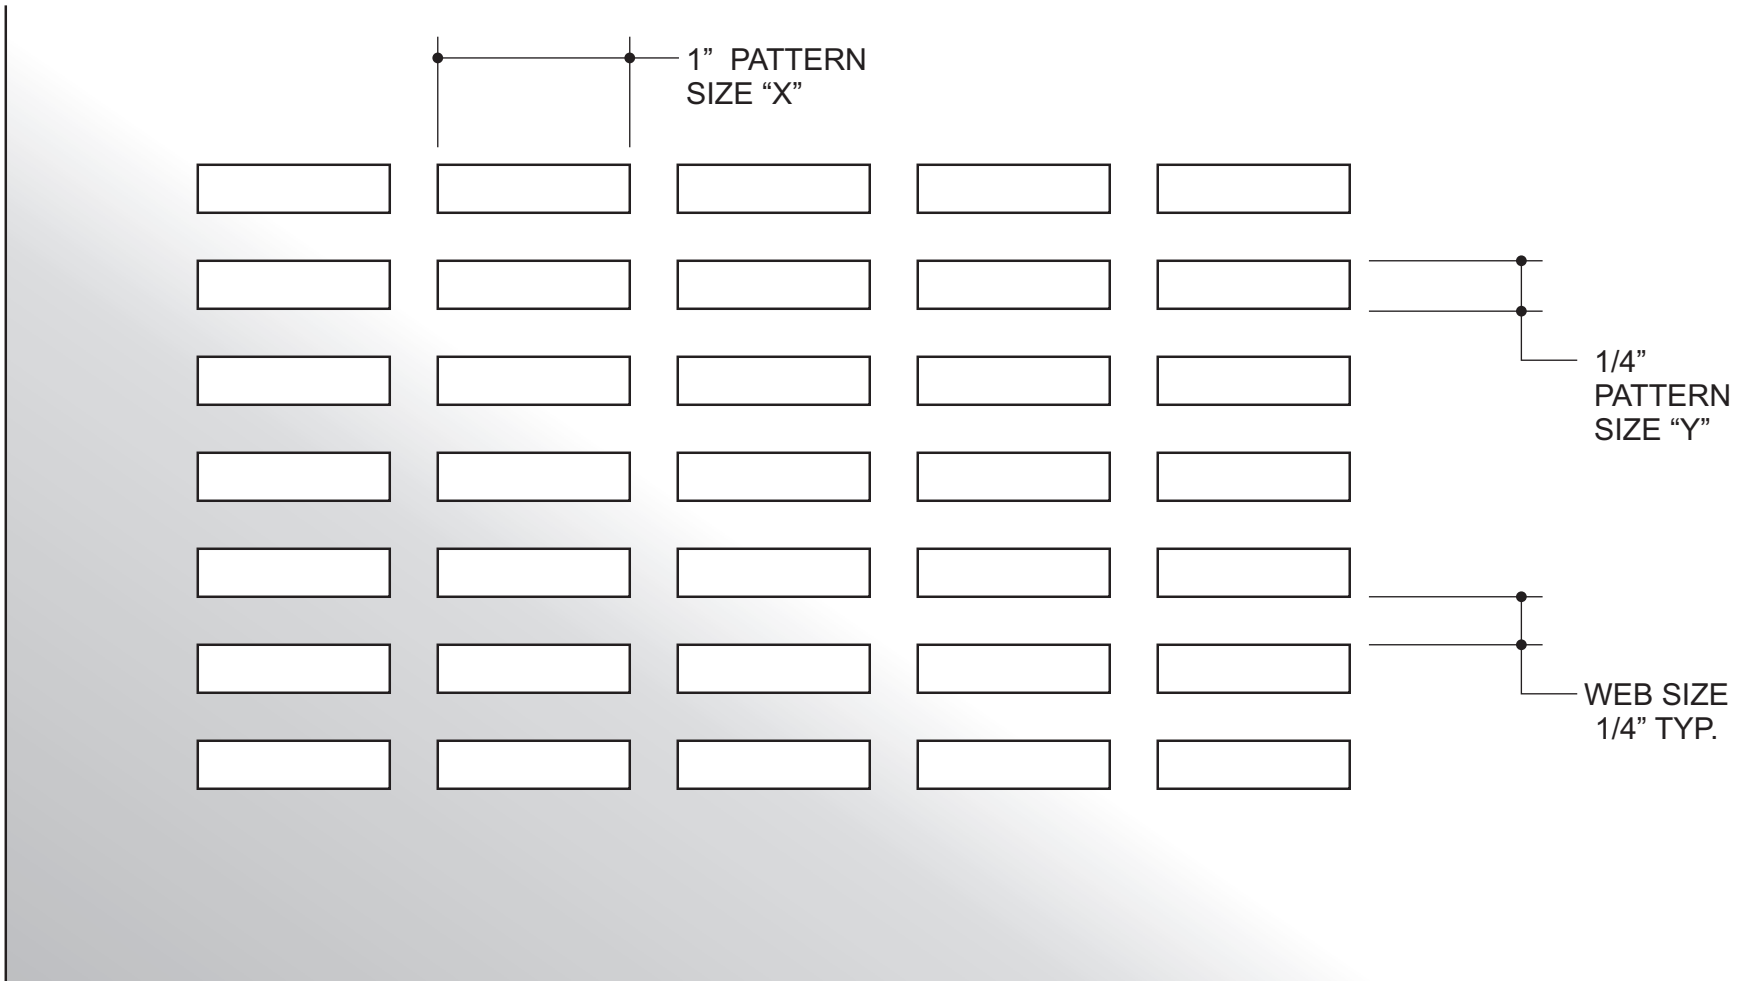

OPEN AREA = 40%

FORM # **AAG704-25x1**

AAG704 SCHOOL SLOT

1/4 x 1 INCH PATTERN SIZE - FULL SCALE

ADVANCED ARCH GRILLES

149 Denton Avenue, New Hyde Park, NY 11040
Voice: 516-488-0628 Fax: 516-488-0728
Email: sales@aagrilles.com