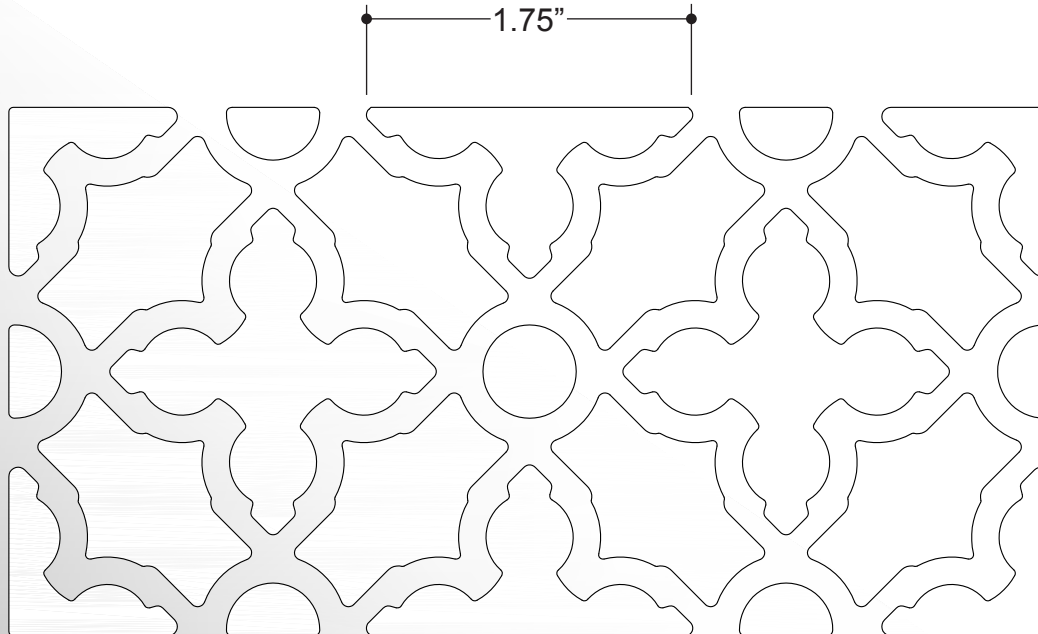

Email: sales@agrilles.com

JOB #:

QUOTE #:

ADVANCED ARCHITECTURAL GRILLEWORKS

FORM #

AAG719-175

OPEN AREA = 67%

AAG719 MAJESTIC

1- 3/4 INCH PATTERN SIZE - FULL SCALE

Advanced Architectural Grilleworks

149 Denton Avenue, New Hyde Park, NY 11040 Voice: 516-488-0628

Email: sales@agrilles.com

JOB #:

QUOTE #:

ADVANCED ARCHITECTURAL GRILLEWORKS

FORM #

AAG719-100

OPEN AREA = 54%

AAG719 MAJESTIC

1 INCH PATTERN SIZE - FULL SCALE

Advanced Architectural Grilleworks

149 Denton Avenue, New Hyde Park, NY 11040 Voice: 516-488-0628

Email: sales@agrilles.com