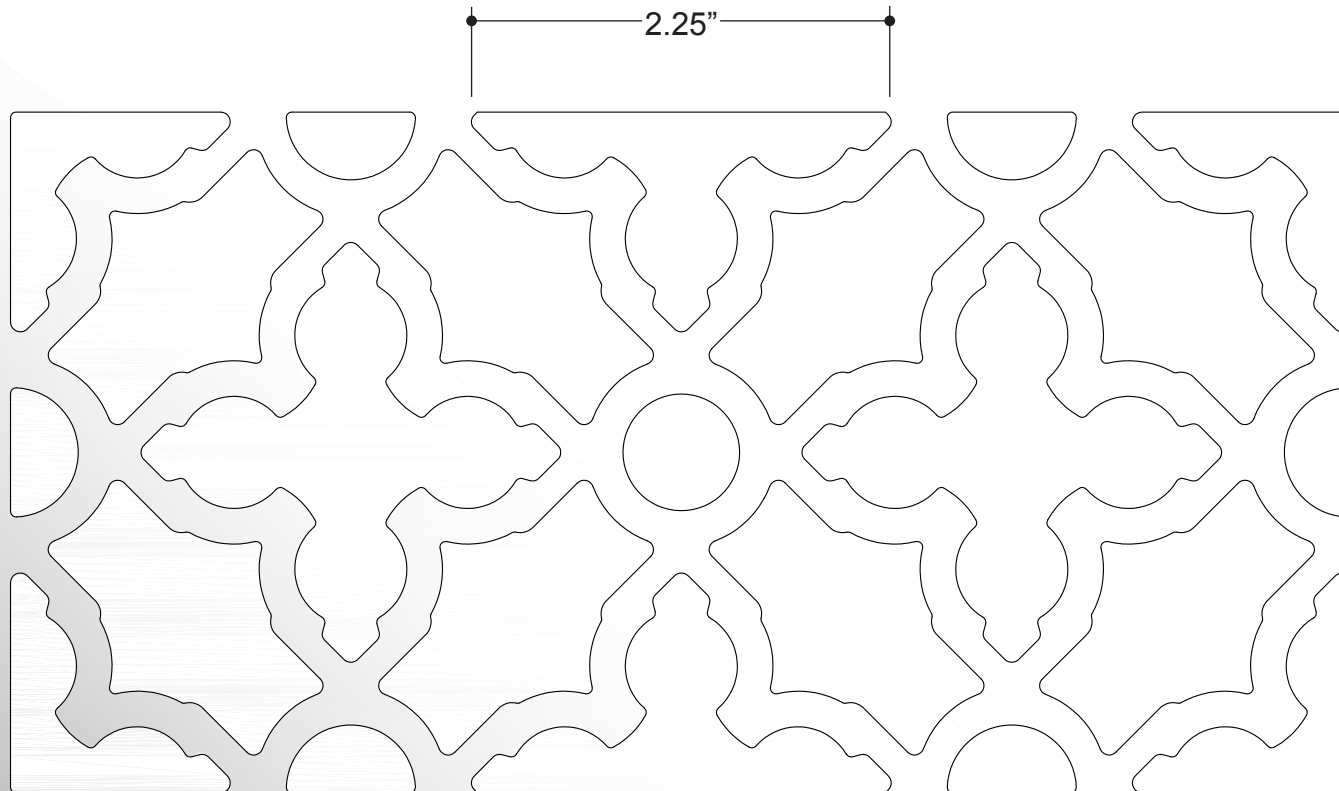

ADVANCED ARCHITECTURAL GRILLEWORKS

FORM #

AAG719-225

OPEN AREA = 66%

AAG719 MAJESTIC

2-1/4 INCH PATTERN SIZE - FULL SCALE

Advanced Architectural Grilleworks

149 Denton Avenue, New Hyde Park, NY 11040 Voice: 516-488-0628

FORM #

AAG719-100

OPEN AREA = 54%

AAG719 MAJESTIC

1 INCH PATTERN SIZE - FULL SCALE

Advanced Architectural Grilleworks

149 Denton Avenue, New Hyde Park, NY 11040 Voice: 516-488-0628

Email: sales@agrilles.com