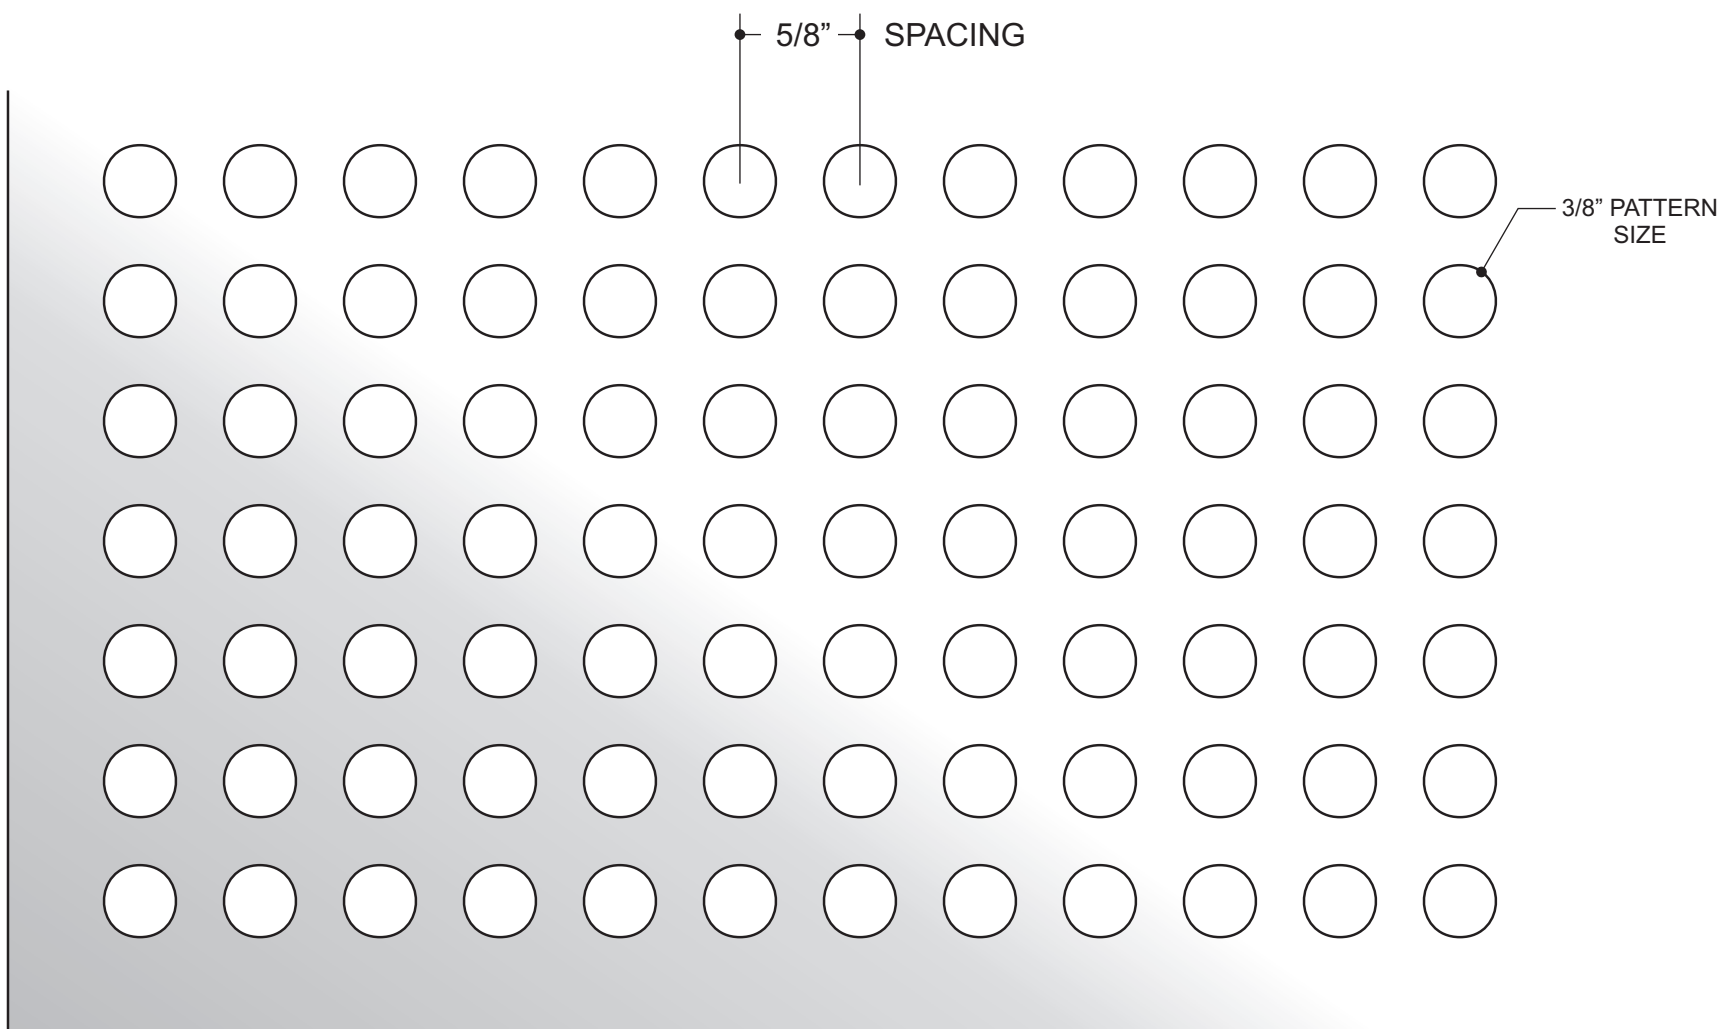

OPEN AREA = 35%

FORM #

AAG720-1/2

AAG720 STRAIGHT HOLE

1/2 INCH PATTERN SIZE - FULL SCALE

Custom
**Architectural Grilles
& Metalwork**

ADVANCED ARCH GRILLES

149 Denton Avenue, New Hyde Park, NY 11040

Voice: 516-488-0628 Fax: 516-488-0728

Email: sales@aagrilles.com

JOB #:

QUOTE #:

OPEN AREA = 28%

FORM # **AAG720-3/8**

AAG720 STRAIGHT HOLE

3/8 INCH PATTERN SIZE - FULL SCALE