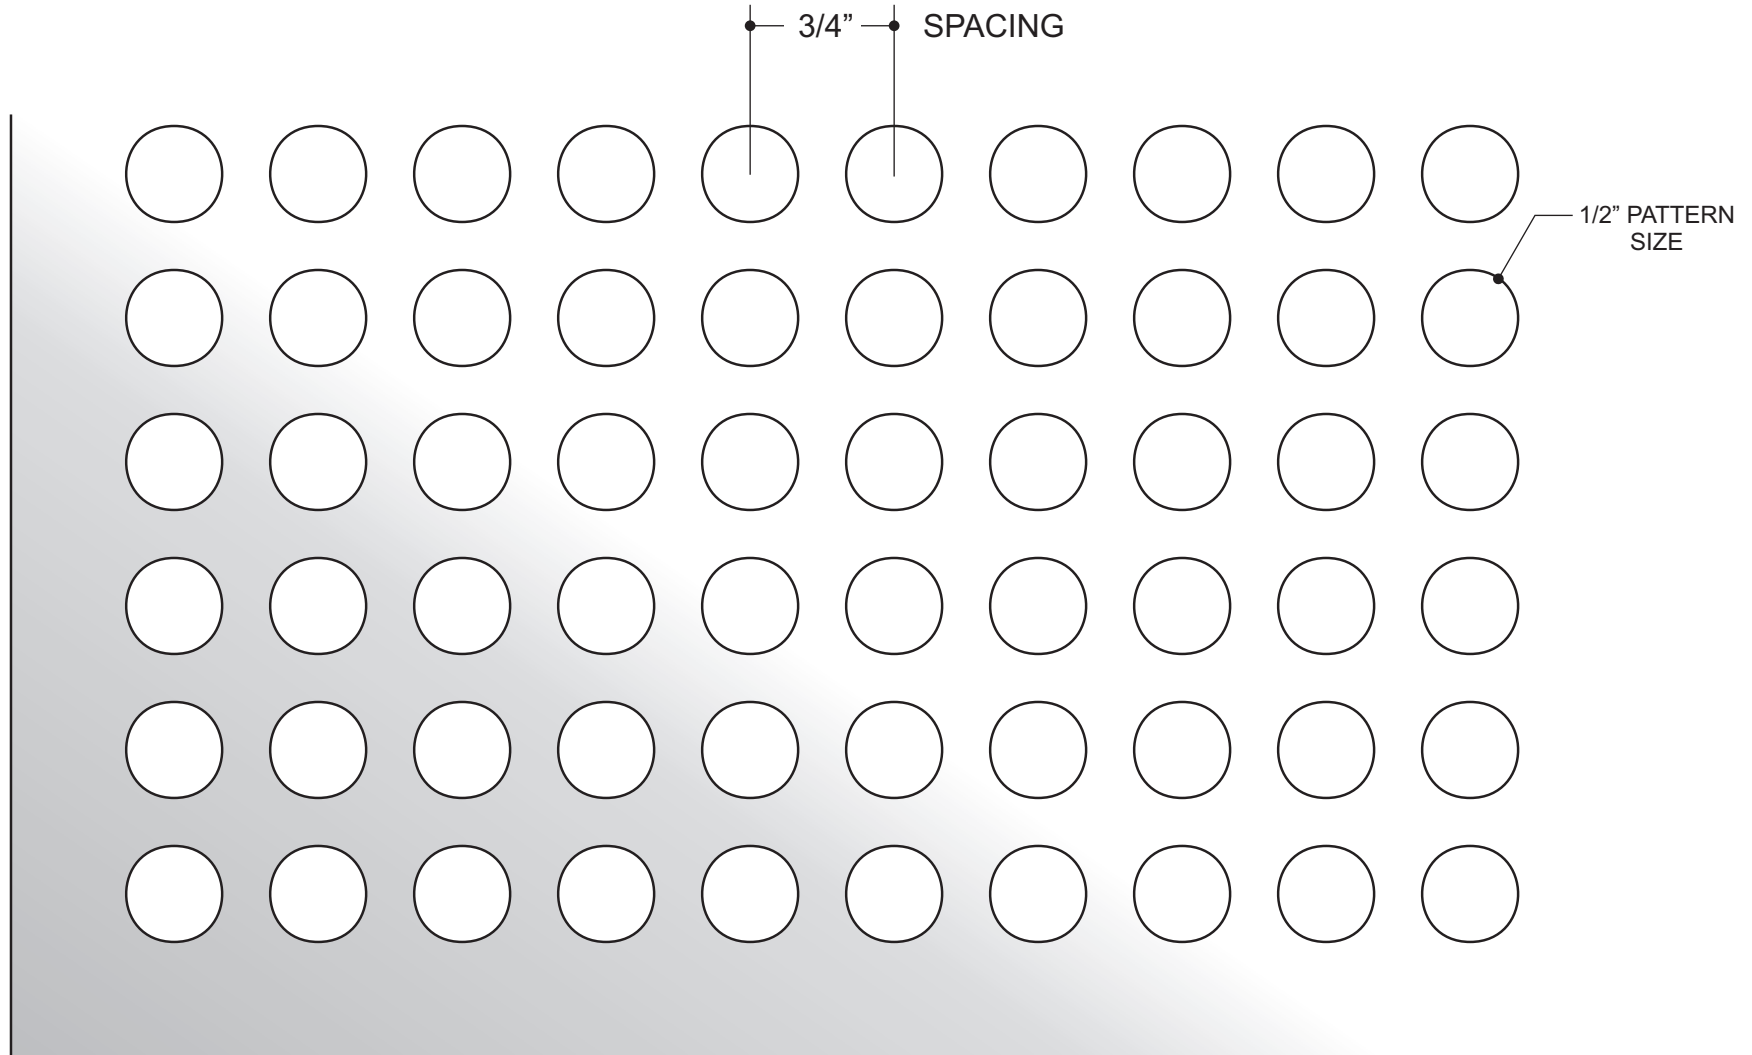

OPEN AREA = 35%

FORM #

AAG720-1/2

AAG720 STRAIGHT HOLE

1/2 INCH PATTERN SIZE - FULL SCALE

Custom
**Architectural Grilles
& Metalwork**

ADVANCED ARCH GRILLES

149 Denton Avenue, New Hyde Park, NY 11040

Voice: 516-488-0628 Fax: 516-488-0728

Email: sales@aagrilles.com

JOB #:

QUOTE #:

OPEN AREA = 28%

FORM # **AAG720-3/8**

AAG720 STRAIGHT HOLE

3/8 INCH PATTERN SIZE - FULL SCALE