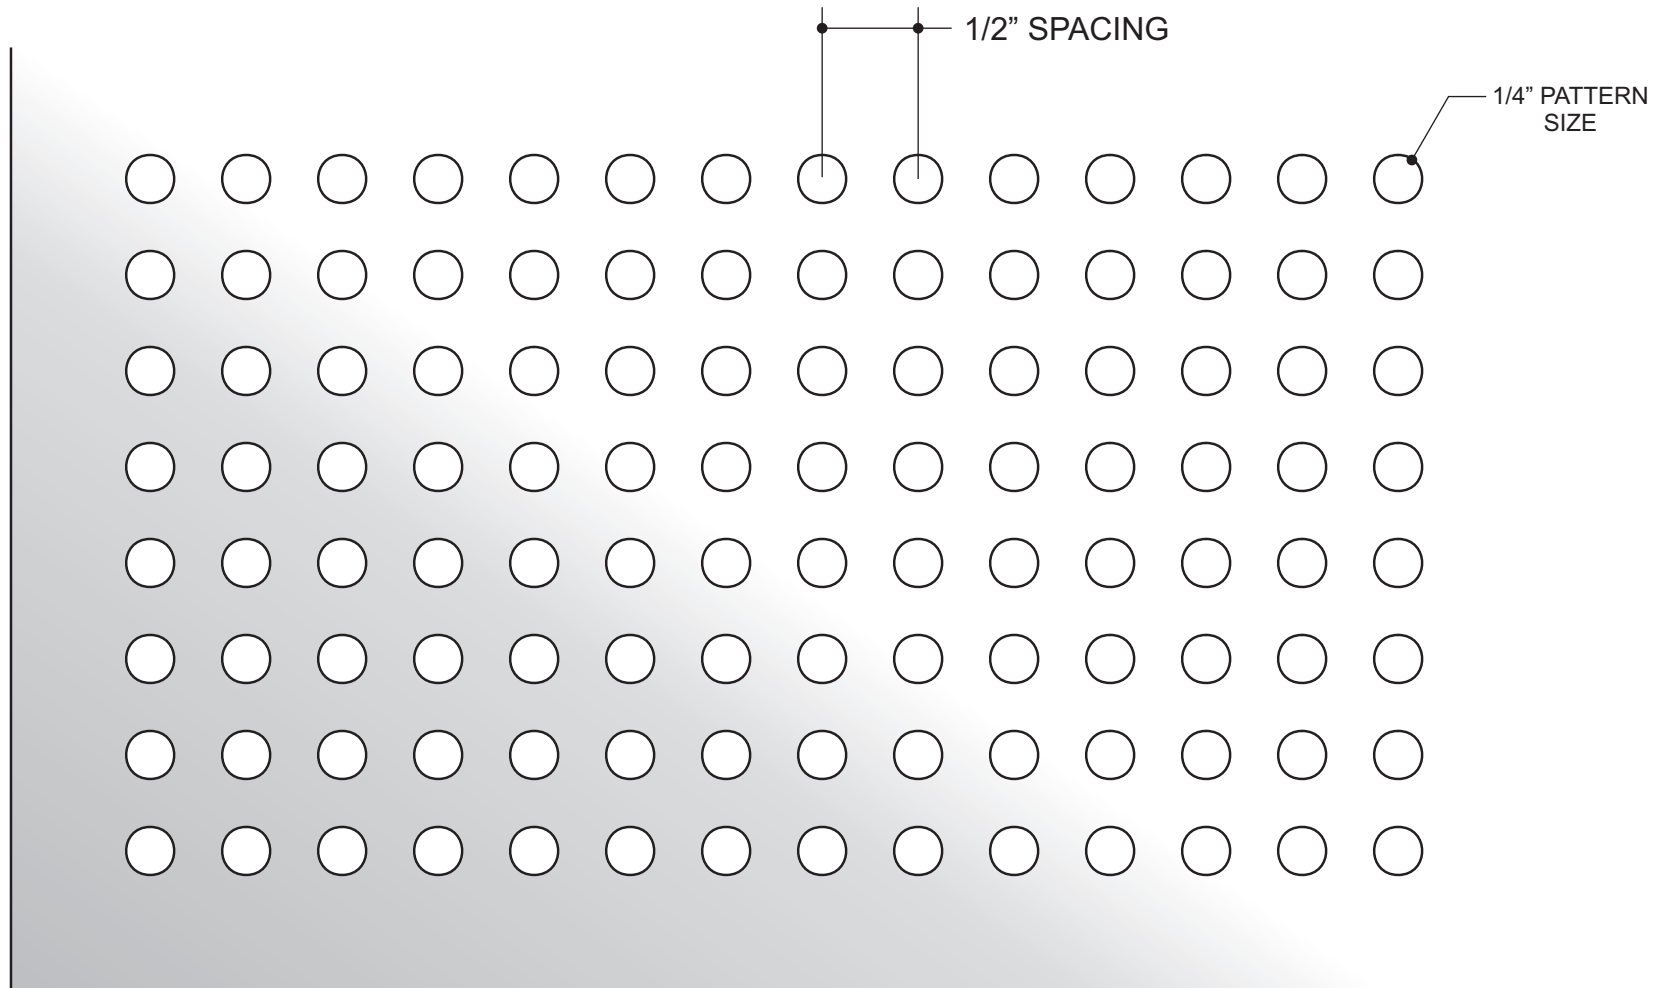

FORM #

AAG720-1/4

AAG720 STRAIGHT HOLE

1/4 INCH PATTERN SIZE - FULL SCALE

Custom
**Architectural Grilles
& Metalwork**

ADVANCED ARCH GRILLES

149 Denton Avenue, New Hyde Park, NY 11040

Voice: 516-488-0628 Fax: 516-488-0728