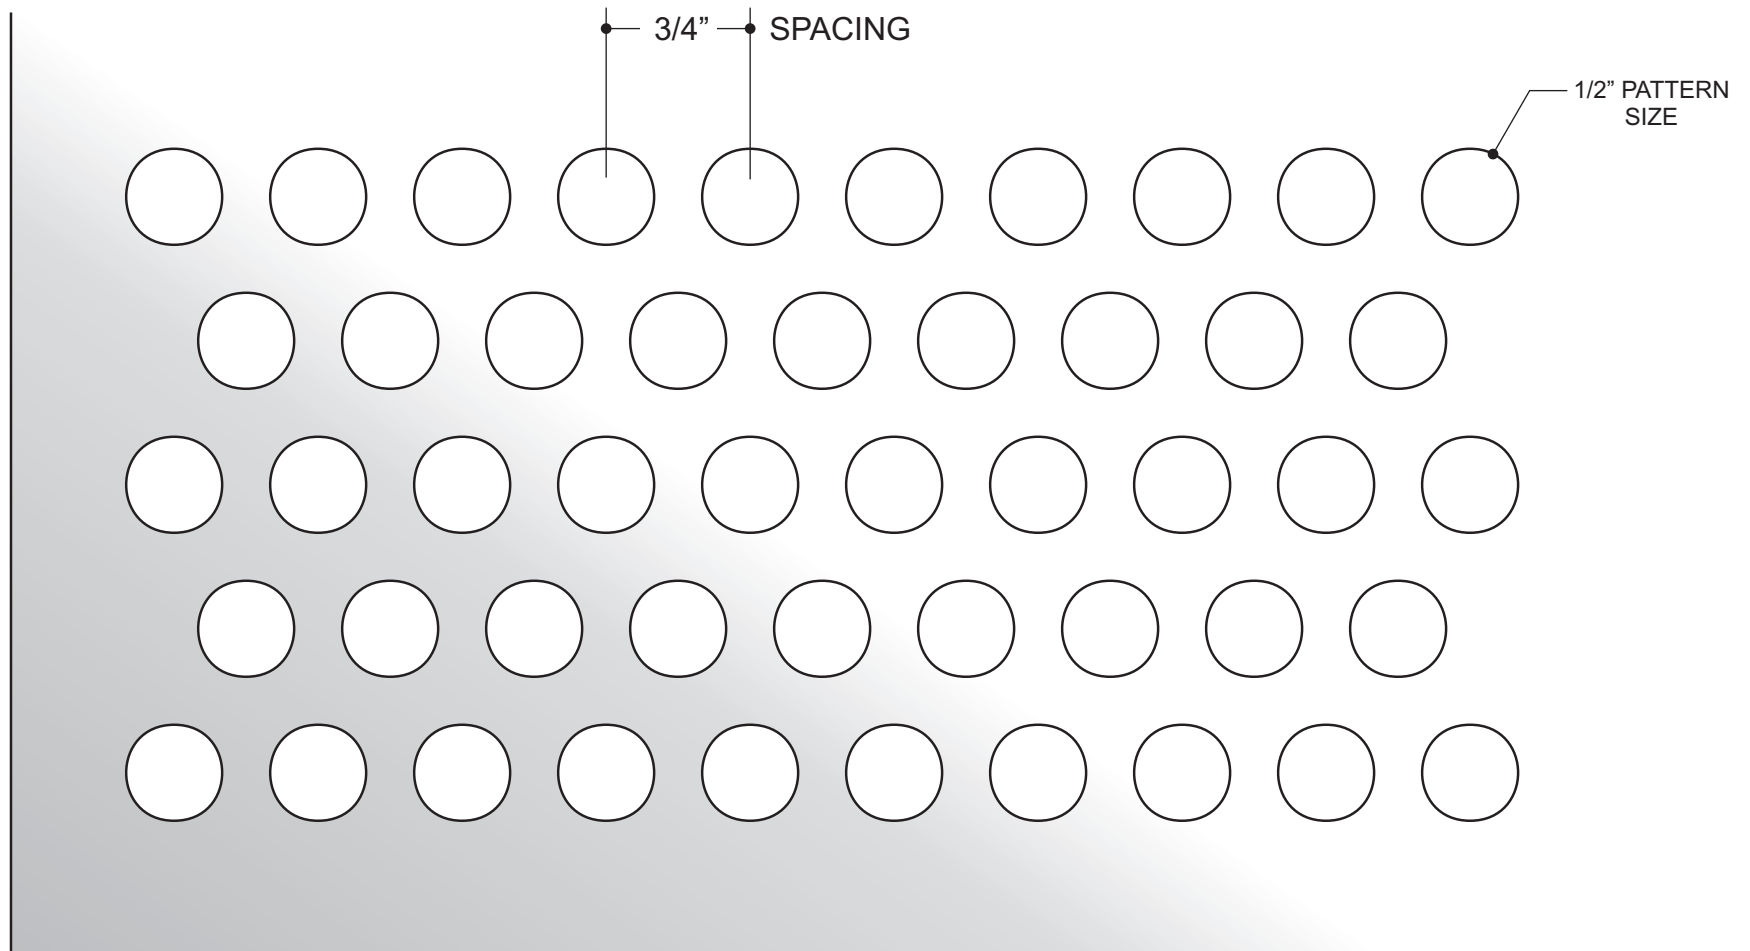

OPEN AREA = 35%

FORM #

AAG721-1/2

AAG721 STAGGERED HOLE

1/2 INCH PATTERN SIZE - FULL SCALE

Custom
**Architectural Grilles
& Metalwork**

ADVANCED ARCH GRILLES

149 Denton Avenue, New Hyde Park, NY 11040

JOB #:

QUOTE #:

OPEN AREA = 20%

FORM #

AAG721-1/4

AAG721 STAGGERED HOLE

1/4 INCH PATTERN SIZE - FULL SCALE

Custom
**Architectural Grilles
& Metalwork**