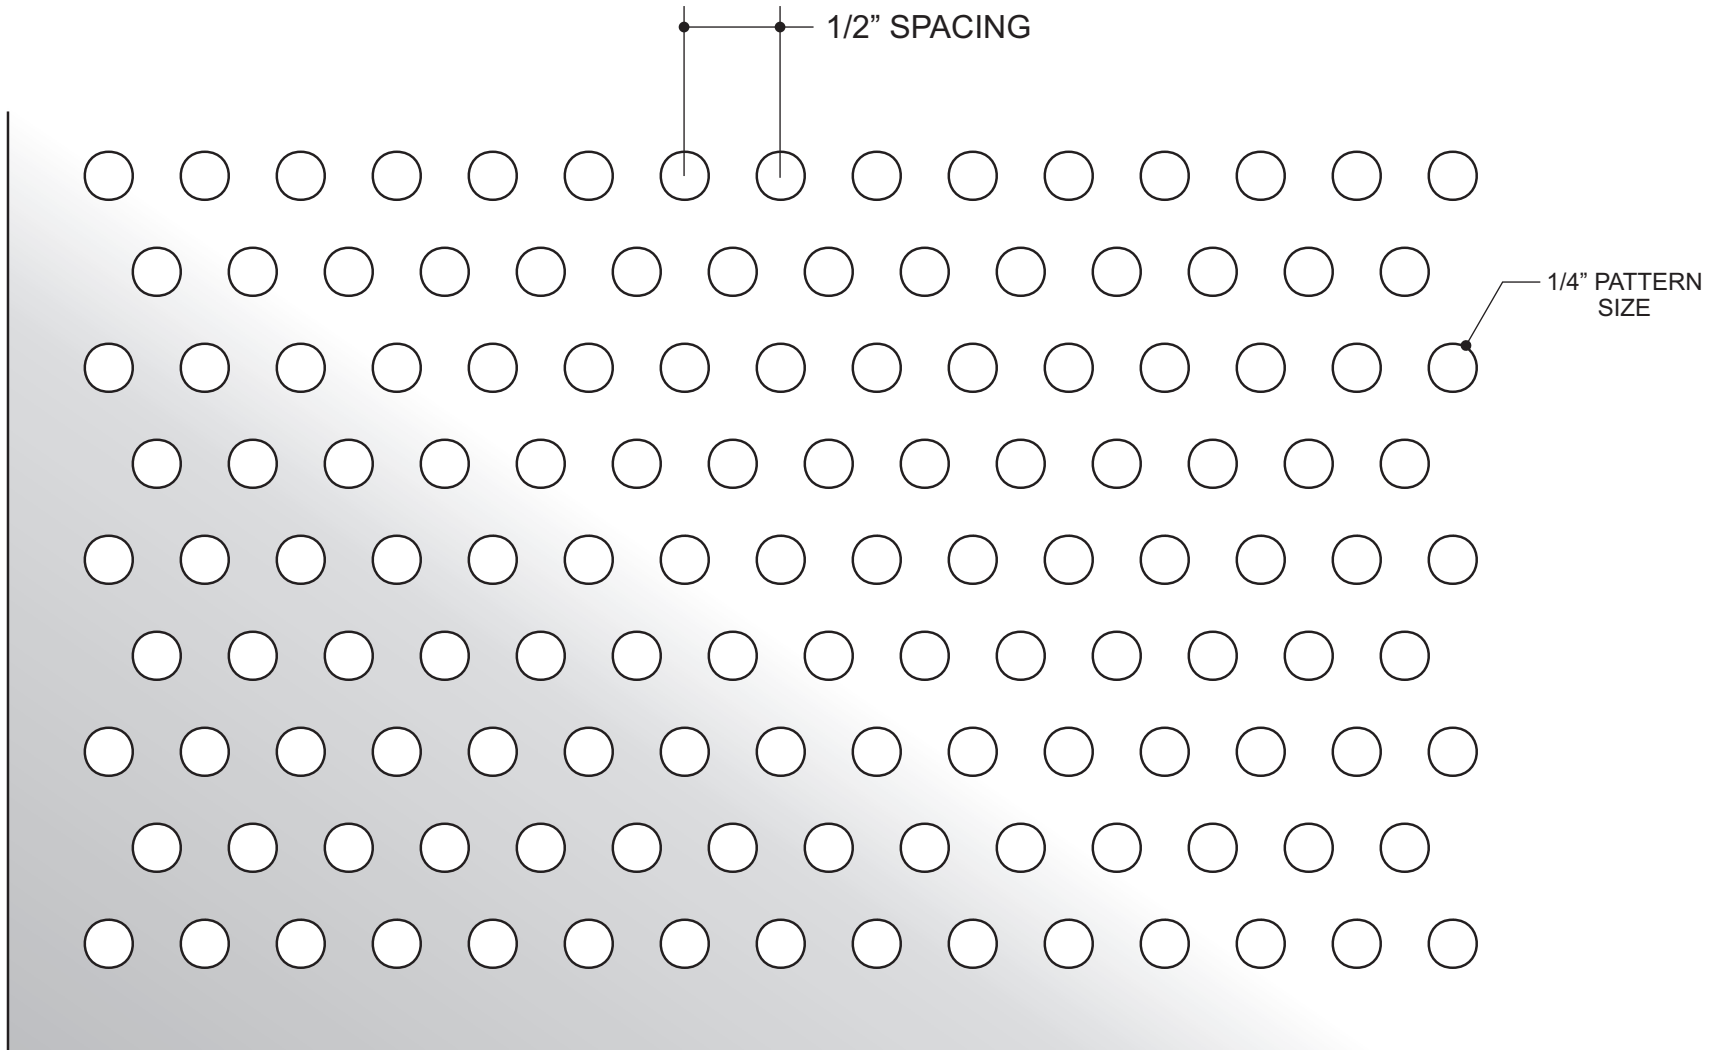

JOB #:

QUOTE #:

OPEN AREA = 20%

FORM #

AAG721-1/4

AAG721 STAGGERED HOLE

1/4 INCH PATTERN SIZE - FULL SCALE

Custom
**Architectural Grilles
& Metalwork**