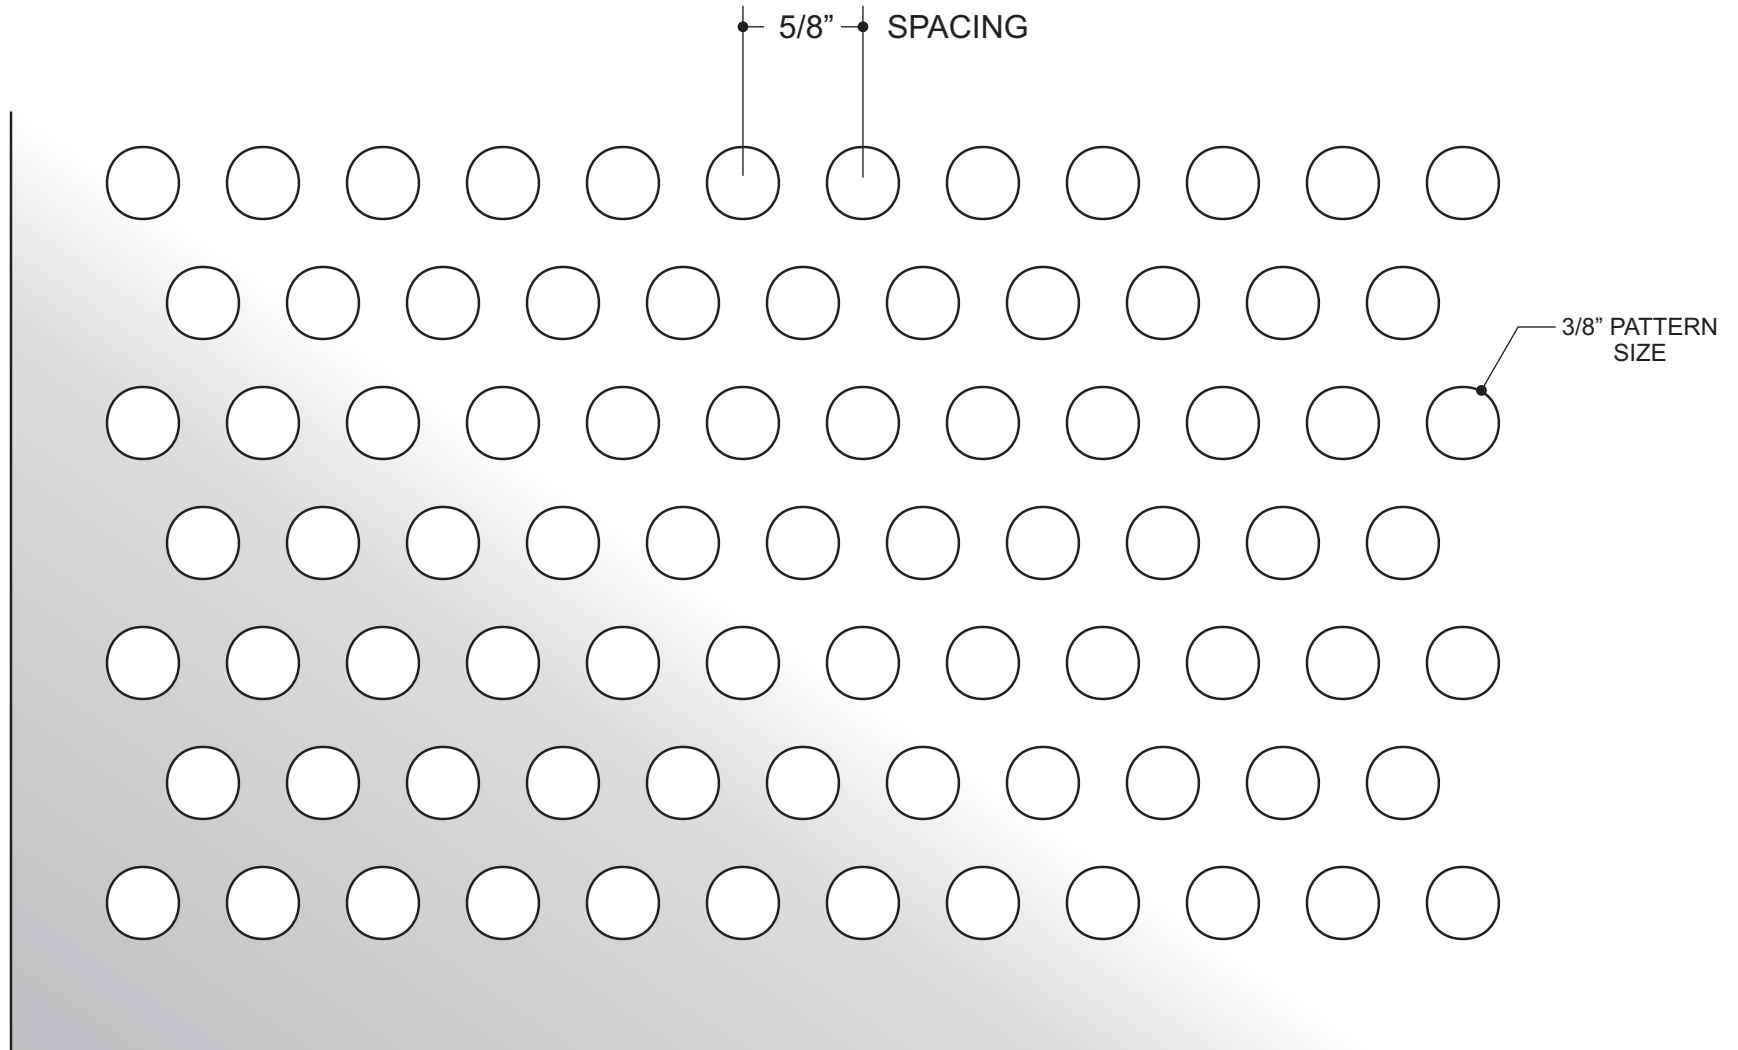

OPEN AREA = 28%

FORM #

AAG721-3/8

AAG721 STAGGERED HOLE

3/8 INCH PATTERN SIZE - FULL SCALE

Custom
Architectural Grilles
& Metalwork

ADVANCED ARCH GRILLES

149 Denton Avenue, New Hyde Park, NY 11040

Voice: 516-488-0628 Fax: 516-488-0728

Email: sales@aagrilles.com

JOB #:

QUOTE #: