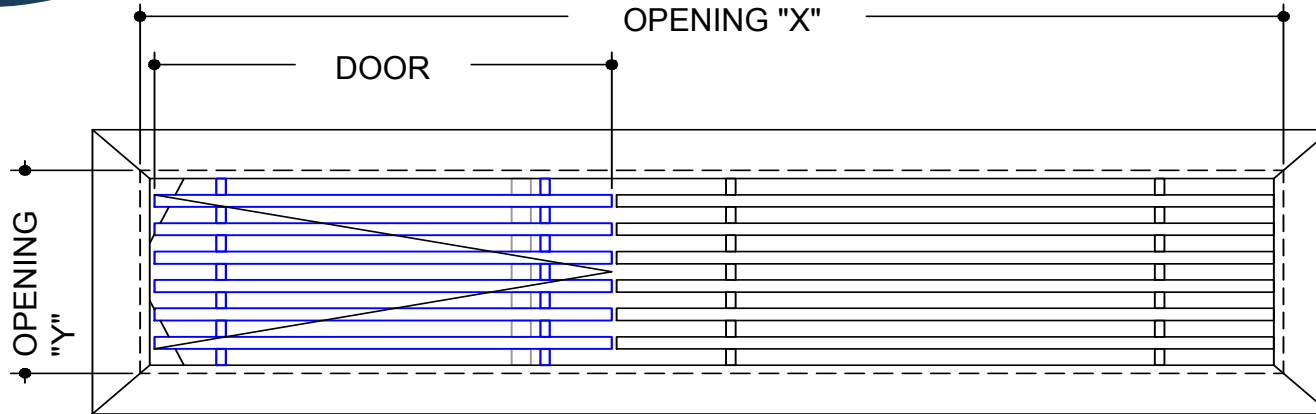

# ADVANCED ARCHITECTURAL GRILLEWORKS

CORE STYLE  
**AAG-100**

FRAME STYLE  
**"B"-frame**

DOOR CAN BE PLACED ON RIGHT OR LEFT SIDE  
Default door size is 8". If you need other size, please specify.

MATERIAL:

FINISH:

DEPTH: **3/4"**

DOOR SIZE: