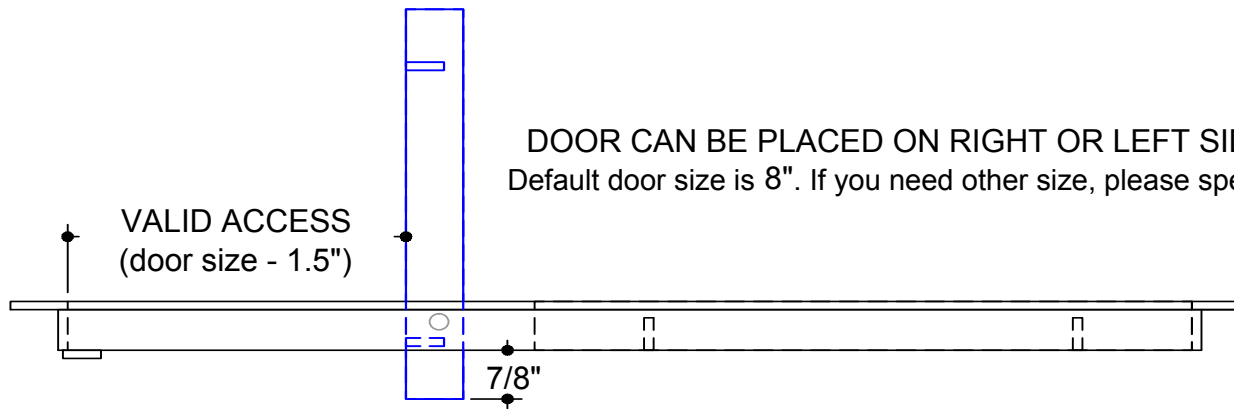

# ADVANCED ARCHITECTURAL GRILLEWORKS

CORE STYLE  
**AAG-100**

FRAME STYLE  
**"B"-frame**

DOOR CAN BE PLACED ON RIGHT OR LEFT SIDE  
Default door size is 8". If you need other size, please specify.

MATERIAL:

FINISH:

DEPTH: **3/4"**

DOOR SIZE: