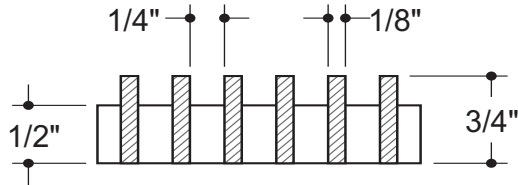

# ADVANCED ARCHITECTURAL GRILLEWORKS

CORE STYLE  
**AAG-100**

FRAME STYLE  
**"B"-frame**

DOOR CAN BE PLACED ON RIGHT OR LEFT SIDE  
Default door size is 8". If you need other size, please specify.

MATERIAL:

# ADVANCED ARCHITECTURAL GRILLEWORKS

CORE STYLE  
**AAG-100**

FRAME STYLE  
**Core Only**

MATERIAL:

FINISH:

DEPTH: **3/4"**

**OPENING SIZES**

QTY	X	Y