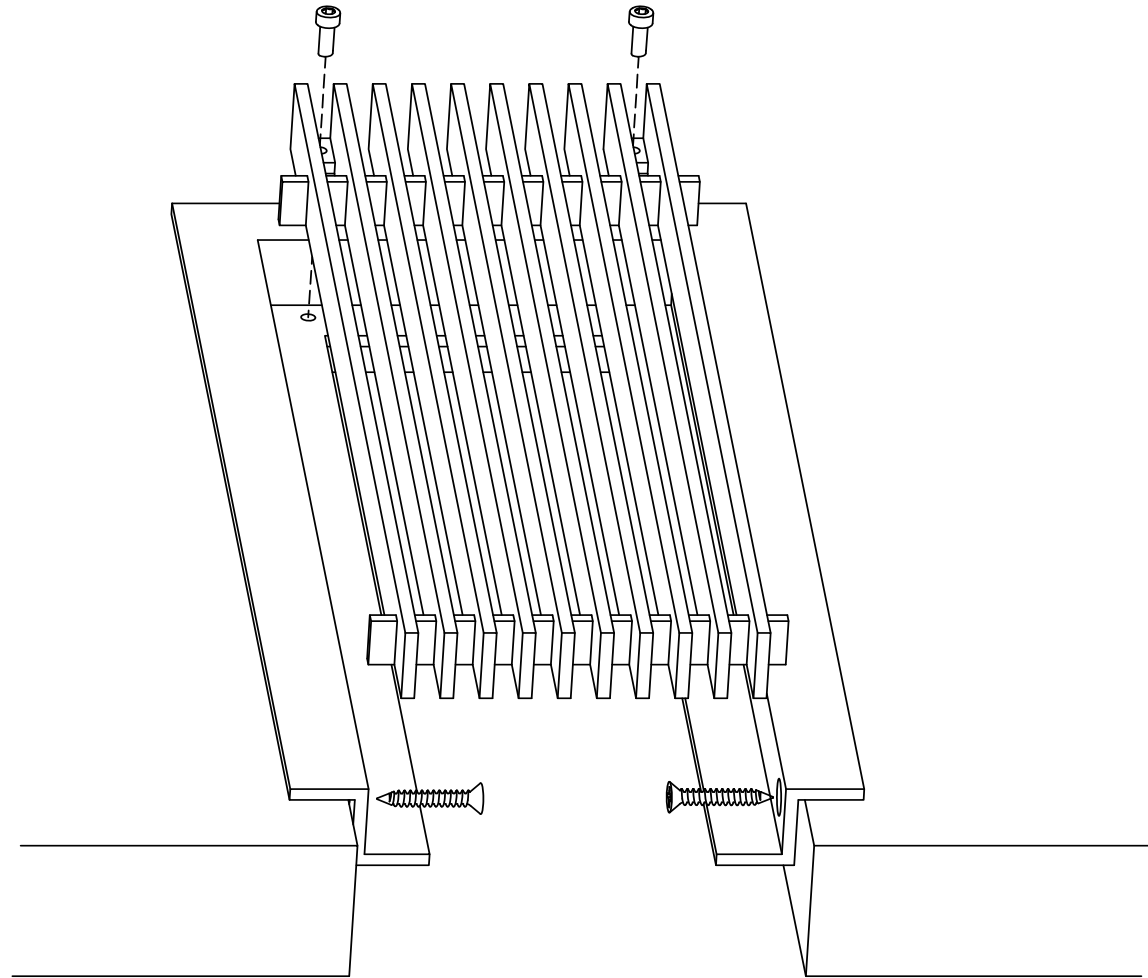

## Installation Detail # 17

WITH CONCEALED  
MOUNTING HOLES -  
REMOVABLE CORE

*AAG Tip: Excellent choice when  
access is important.*

*Always with removable core - C Frame with concealed,  
countersunk mounting holes on the inside of frame for  
fastening to the opening.  
Used for wall and ceiling applications.  
AAG provides mounting fasteners with a matching finish.*

SECTION NAME: AAG100 C Frame

TITLE: Installation Detail # 17

DRAWN BY: AAG

DRAWING #: 17-1

DATE: 11-30-18

SCALE: Not To Scale

**Advanced Architectural Grilleworks**

149 Denton Avenue, New Hyde Park, NY 11040