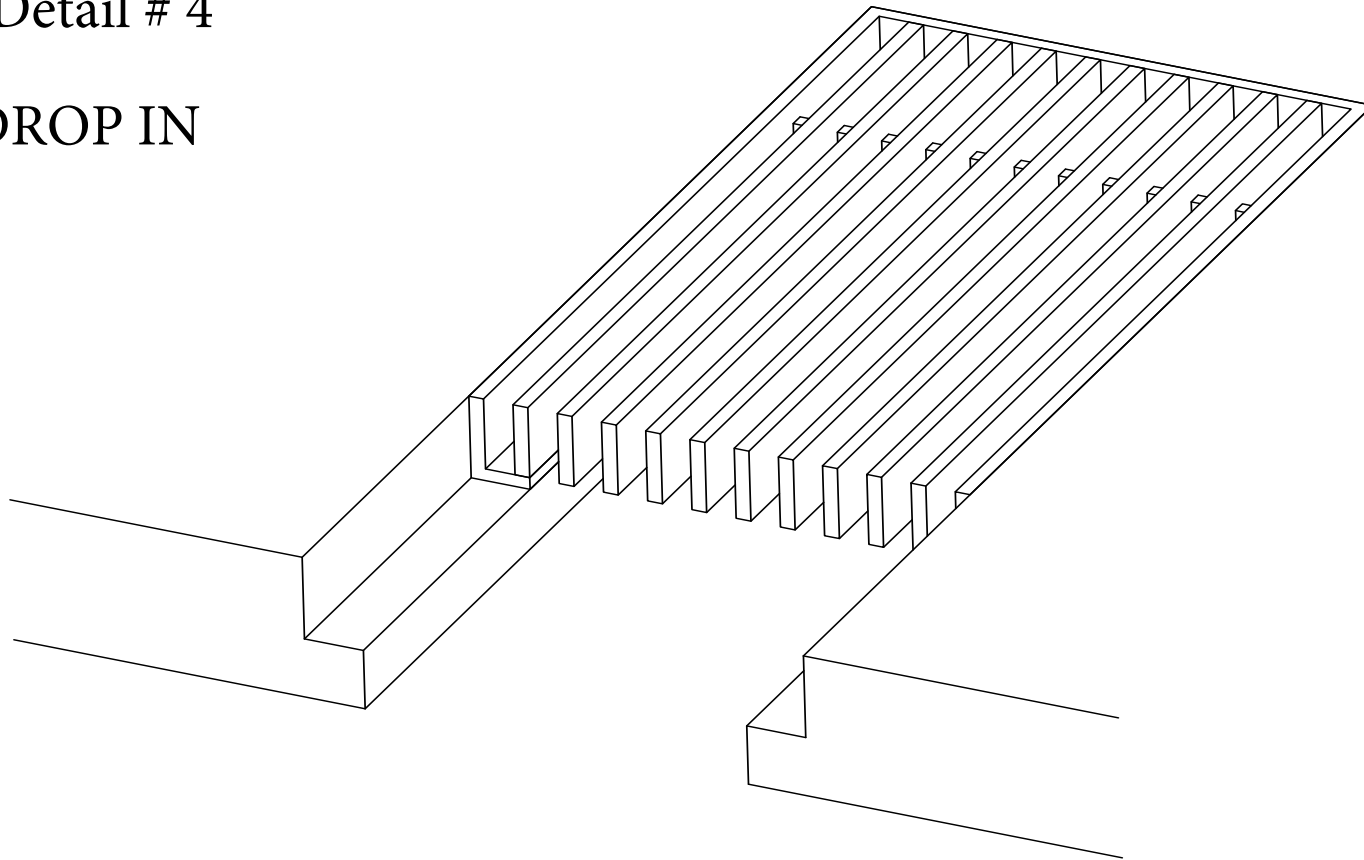

# ADVANCED ARCHITECTURAL GRILLEWORKS

*Creating Artistry in Architectural Grilles & Metal*

Installation Detail # 4

A FRAME DROP IN

*Used for multiple applications:*

- Enclosures
- Floor vents
- Fin tube openings
- Millwork
- Counter-tops

SECTION NAME: AAG100 A Frame

TITLE: Installation Detail # 4

DRAWN BY: AAG

DRAWING #: 04-1

DATE: 11-30-18

SCALE: Not To Scale

**Advanced Architectural Grilleworks**

149 Denton Avenue, New Hyde Park, NY 11040