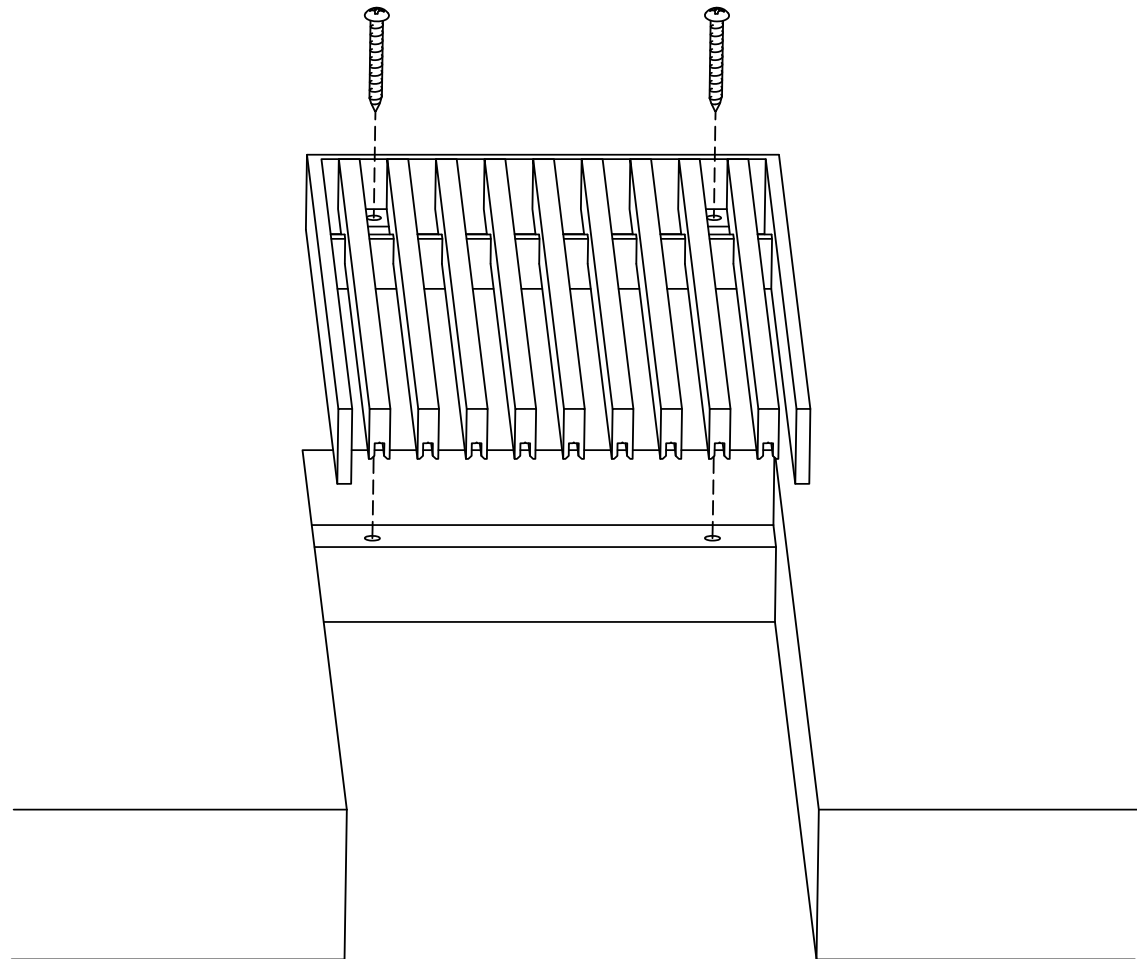

ADVANCED ARCHITECTURAL GRILLEWORKS

Creating Artistry in Architectural Grilles & Metal

Installation Detail # 19

WITH MOUNTING TABS

Used for multiple applications:

- Ceiling
- Wall

AAG provides mounting fasteners with matching finish.

SECTION NAME: AAG110 Band Frame

TITLE: Installation Detail # 19

DRAWN BY: AAG

DRAWING #: 19-1

DATE: 11-30-18

SCALE: Not To Scale

Advanced Architectural Grilleworks

149 Denton Avenue, New Hyde Park, NY 11040