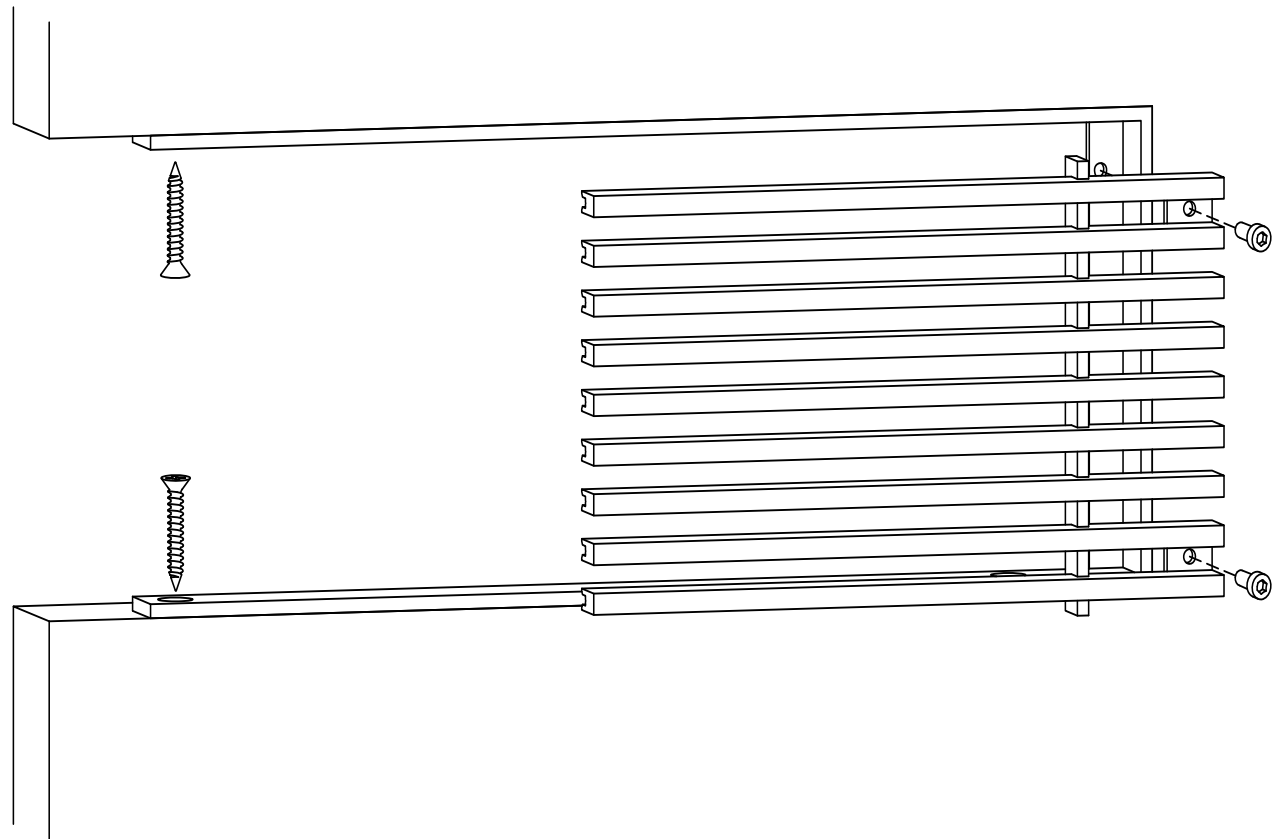

ADVANCED ARCHITECTURAL GRILLEWORKS

Creating Artistry in Architectural Grilles & Metal

Installation Detail # 20

WITH CONCEALED
MOUNTING HOLES -
REMOVABLE CORE

*AAG Tip: Excellent choice when
access is important.*

*Always with removable core – Band Frame with
concealed, countersunk mounting holes on the inside of
frame for fastening to the opening.
Used for wall and ceiling applications.
AAG provides mounting fasteners with a matching finish.*

SECTION NAME: AAG110 Band Frame

TITLE: Installation Detail # 20

DRAWN BY: AAG

DRAWING #: 20-1

DATE: 11-30-18

SCALE: Not To Scale

Advanced Architectural Grilleworks

149 Denton Avenue, New Hyde Park, NY 11040