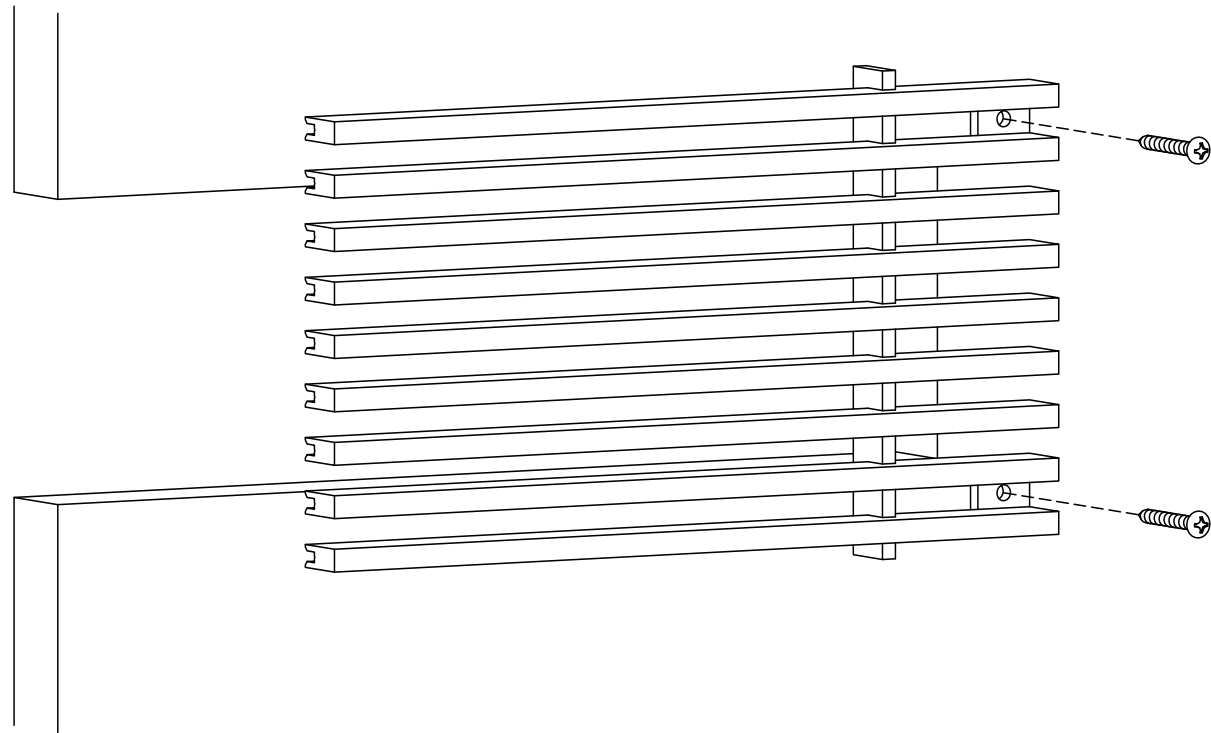

ADVANCED ARCHITECTURAL GRILLEWORKS

Creating Artistry in Architectural Grilles & Metal

Installation Detail # 3

WITH MOUNTING TABS - SURFACE MOUNT

Used for multiple applications:

- Toe kicks
- Wall cladding
- Doors
- Other decorative purposes

AAG provides mounting fasteners with a matching finish.

SECTION NAME: AAG110 Core Only

TITLE: Installation Detail # 3

DRAWN BY: AAG

DRAWING #: 03-1

DATE: 11-30-18

SCALE: Not To Scale

Advanced Architectural Grilleworks