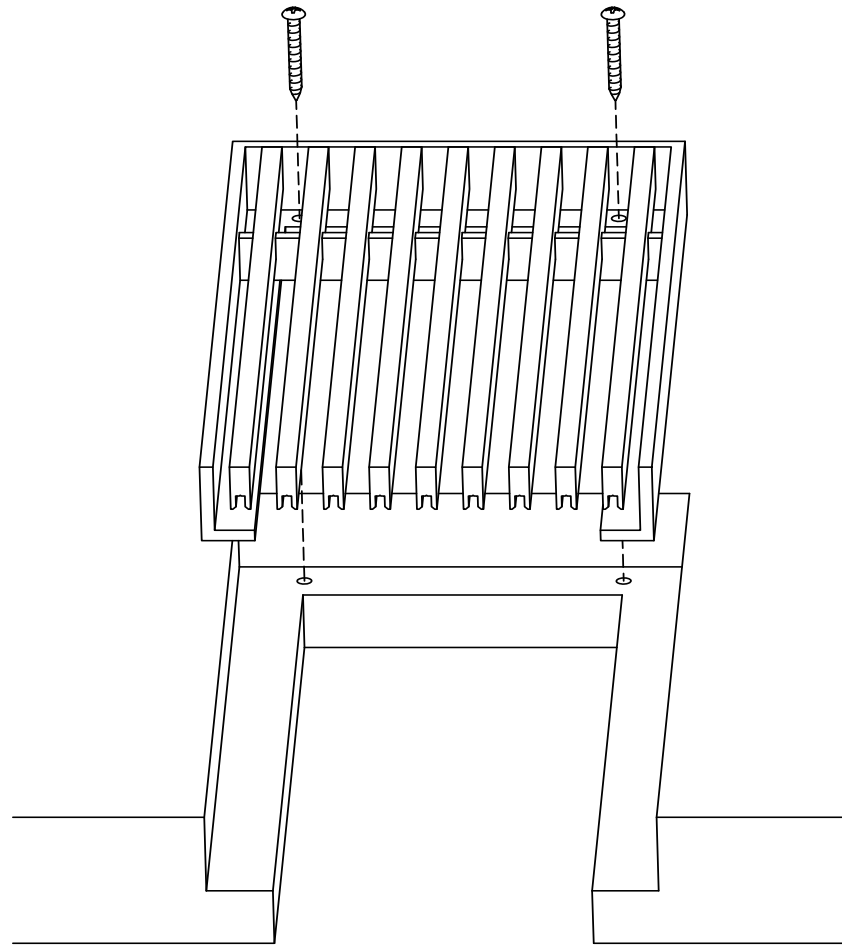

ADVANCED ARCHITECTURAL GRILLEWORKS

Creating Artistry in Architectural Grilles & Metal

Installation Detail # 5

WITH COUNTERSUNK
MOUNTING HOLES

*Secures the grille and frame to:
Wall openings, ceiling openings, floor vent access points,
toe-kicks and under benches.
AAG provides mounting fasteners with a matching finish.*

SECTION NAME: AAG110 A Frame

TITLE: Installation Detail # 5

DRAWN BY: AAG

DRAWING #: 05-1

DATE: 11-30-18

SCALE: Not To Scale

Advanced Architectural Grilleworks
149 Denton Avenue, New Hyde Park, NY 11040
Voice: 516-488-0628
Email: sales@agrilles.com